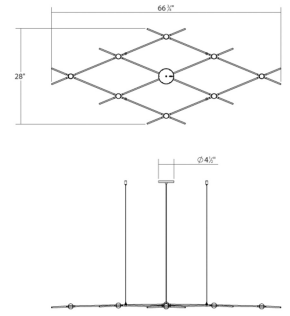

Project:

Constellation Aquarius Minor Spec Sheet

SKU: 21Q13-RW3312 Learn more at:
<https://sonnemanlight.com/constellation-aquarius>

Description: Aquarius is "The Great One;" it is a broad constellation of uniform brightness across a vast space of sky. Expansive, covering a large range of space, Aquarius is the latest innovative design configuration of our Constellation architectural lighting system. Available in sizes: Minor, Medius, and Major.

Type #:

Dimensions

Height:	1.5"
Width:	66.75"
Length:	28"
Canopy/Backplate/Base:	4.5"
Hanging Details:	10' Adjustable Cord/Cable
Size:	Minor
Canopy/Backplate/Base Height:	0.5

Electrical Specs

Bulb(s) Included?:	Yes
Bulb 1 Type:	Integral LED
Bulb Quantity:	1
Input Voltage:	100-277VAC
Wattage:	18
Initial Lumens:	2230
Delivered Lumens:	1560
Color Temperature:	3000K
CRI:	90
Power Supply Type:	Driver
Power Supply Quantity:	1
Power Supply Location:	Remote
Dimming Type:	TRIAC & ELV @120V / 0-10V
Bulb Max Wattage:	18