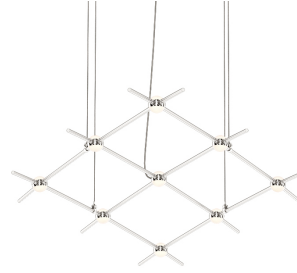

Project:

Constellation Aquarius Minor Spec Sheet

SKU: 21Q13-RW3312 Learn more at:
<https://sonnemanlight.com/constellation-aquarius>

Description: Aquarius is "The Great One;" it is a broad constellation of uniform brightness across a vast space of sky. Expansive, covering a large range of space, Aquarius is the latest innovative design configuration of our Constellation architectural lighting system. Available in sizes: Minor, Medius, and Major.

Type #:

Dimensions

Height:	1.5"
Width:	66.75"
Length:	28"
Canopy/Backplate/Base:	4.5"
Hanging Details:	10' Adjustable Cord/Cable
Size:	Minor
Canopy/Backplate/Base Height:	0.5

Electrical Specs

Bulb(s) Included?:	Yes
Bulb 1 Type:	Integral LED
Bulb Quantity:	1
Input Voltage:	100-277VAC
Wattage:	18
Initial Lumens:	2230
Delivered Lumens:	1560
Color Temperature:	3000K
CRI:	90
Power Supply Type:	Driver
Power Supply Quantity:	1
Power Supply Location:	Remote
Dimming Type:	TRIAC & ELV @120V / 0-10V
Bulb Max Wattage:	18

Installation

Installation:	Licensed electrician required, multi-step installation
Sloped Ceiling Compatible?:	Adapter Available

Shade

Lens Type:	White Optical Acrylic Lens
Shade 1 Material:	Acrylic

Available Finishes

Available Finishes: Satin Nickel w/Clear Faceted Acrylic Lens, Satin Nickel w/White Optical Acrylic Lens

General Listings

Certification:	C-ETL-US
Color/Finish:	Satin Nickel (.13)
Dark Sky Friendly:	N