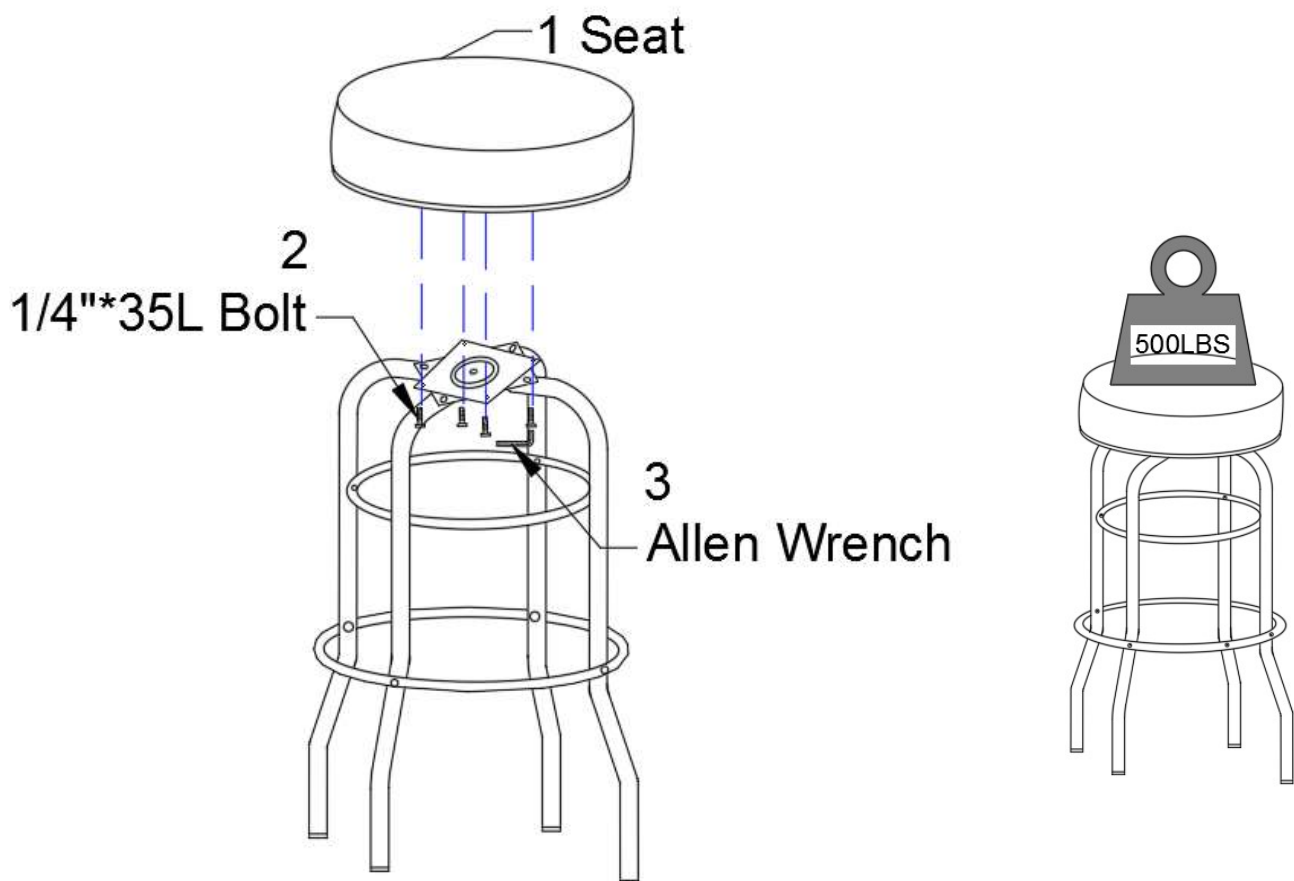

PARTS

1		Seat	1
2		BOLT 1/4"*35L	4
3		ALLEN WRENCH	1

STEP 1

Quality and Safety Guidelines

·Please follow the static and dynamic weight capacity limits provided on this item. If you are unsure of the weight capacities for this product.