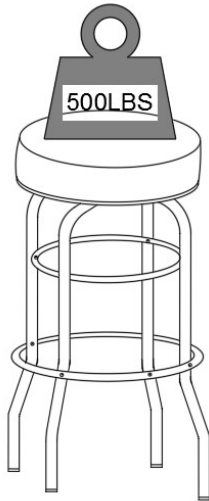

Thank you for your purchase!

Double Ring Chrome Barstool with Seat

ASSEMBLY INSTRUCTIONS

Before You Begin:

Please identify all component parts and hardware pieces required before you begin. Carefully remove all of the components from the packaging and set aside for assembly. Assemble on a soft surface to prevent scratching during assembly.

Caution:

Tighten all components securely before use. Failure to do so may result in personal injury. DO NOT use any sharp objects to open plastic wrapped components as damage to product or components may result.