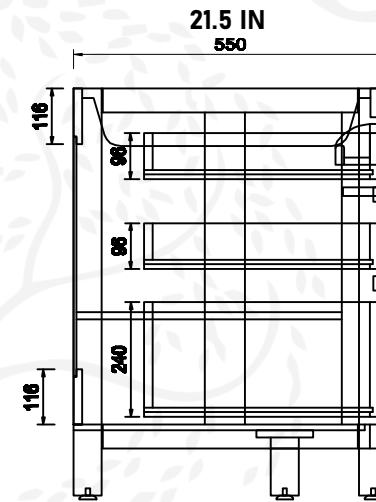

SONO-42

DEEP DRAWER
WITH BUILT-IN
ORGANIZER
AND POWER STATION