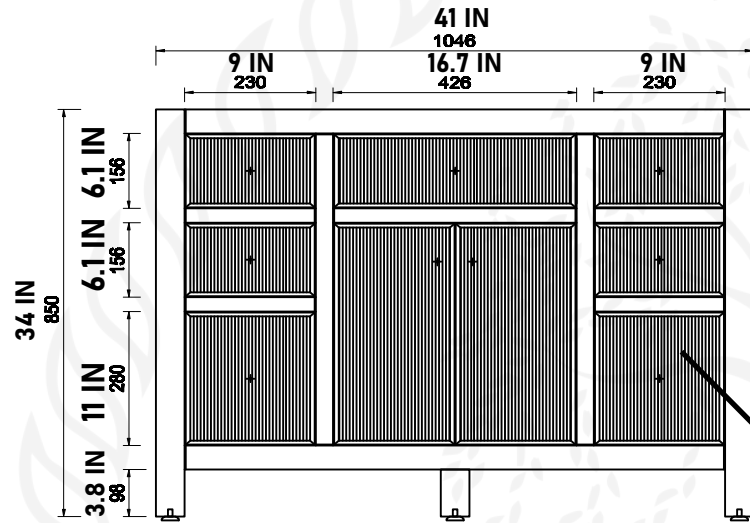

SONO-42

DEEP DRAWER
WITH BUILT-IN
ORGANIZER
AND POWER STATION