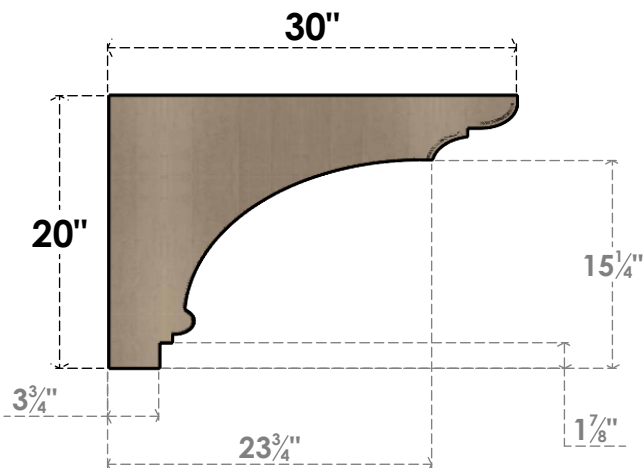

ITEM NUMBER: CORU10X30X20HUGRCPR

10"W X 30"D X 20"H SERIES 3 CLASSIC HUGHES ROUGH CEDAR TIMBERTHANE
FAUX WOOD CORBEL, PRIMED

SIDE PROFILE

FRONT PROFILE

ISOMETRIC

EKENA MILLWORK
2300 WEST MAIN ST.
CLARKSVILLE, TX 75426
TOLL FREE: 866-607-0453
WWW.EKENAMILLWORK.COM

NOTES

1. INSTALLATION TO BE COMPLETED IN ACCORDANCE WITH MANUFACTURER'S SPECIFICATIONS.
2. DRAWING MAY NOT BE TO SCALE
3. THIS DRAWING IS INTENDED FOR DESIGN AND PLANNING PURPOSES ONLY.
4. ALL INFORMATION CONTAINED HEREIN WAS CURRENT AT THE TIME OF DEVELOPMENT BUT MUST BE REVIEWED AND APPROVED BY THE PRODUCT MANUFACTURER TO BE CONSIDERED ACCURATE.
5. TIMBERTHANE ARCHITECTURAL PRODUCTS ARE MADE FROM HIGH DENSITY URETHANE AND COME FACTORY PRIMED