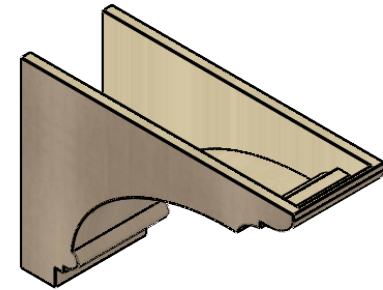

ITEM NUMBER: CORU10X30X20HUGRCPR

10"W X 30"D X 20"H SERIES 3 CLASSIC HUGHES ROUGH CEDAR TIMBERTHANE
FAUX WOOD CORBEL, PRIMED

SIDE PROFILE

FRONT PROFILE

ISOMETRIC

EKENA MILLWORK
2300 WEST MAIN ST.
CLARKSVILLE, TX 75426
TOLL FREE: 866-607-0453
WWW.EKENAMILLWORK.COM

NOTES

1. INSTALLATION TO BE COMPLETED IN ACCORDANCE WITH MANUFACTURER'S SPECIFICATIONS.
2. DRAWING MAY NOT BE TO SCALE
3. THIS DRAWING IS INTENDED FOR DESIGN AND PLANNING PURPOSES ONLY.
4. ALL INFORMATION CONTAINED HEREIN WAS CURRENT AT THE TIME OF DEVELOPMENT BUT MUST BE REVIEWED AND APPROVED BY THE PRODUCT MANUFACTURER TO BE CONSIDERED ACCURATE.
5. TIMBERTHANE ARCHITECTURAL PRODUCTS ARE MADE FROM HIGH DENSITY URETHANE AND COME FACTORY PRIMED