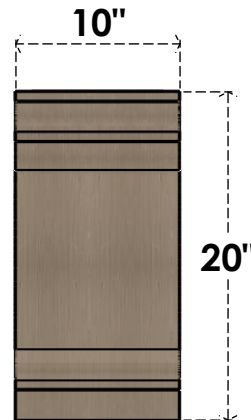

ITEM NUMBER: CORU10X30X20HUGRCPR

10"W X 30"D X 20"H SERIES 3 CLASSIC HUGHES ROUGH CEDAR TIMBERTHANE
FAUX WOOD CORBEL, PRIMED

SIDE PROFILE

FRONT PROFILE

ISOMETRIC

EKENA MILLWORK
2300 WEST MAIN ST.
CLARKSVILLE, TX 75426
TOLL FREE: 866-607-0453
WWW.EKENAMILLWORK.COM

NOTES

1. INSTALLATION TO BE COMPLETED IN ACCORDANCE WITH MANUFACTURER'S SPECIFICATIONS.
2. DRAWING MAY NOT BE TO SCALE
3. THIS DRAWING IS INTENDED FOR DESIGN AND PLANNING PURPOSES ONLY.
4. ALL INFORMATION CONTAINED HEREIN WAS CURRENT AT THE TIME OF DEVELOPMENT BUT MUST BE REVIEWED AND APPROVED BY THE PRODUCT MANUFACTURER TO BE CONSIDERED ACCURATE.
5. TIMBERTHANE ARCHITECTURAL PRODUCTS ARE MADE FROM HIGH DENSITY URETHANE AND COME FACTORY PRIMED