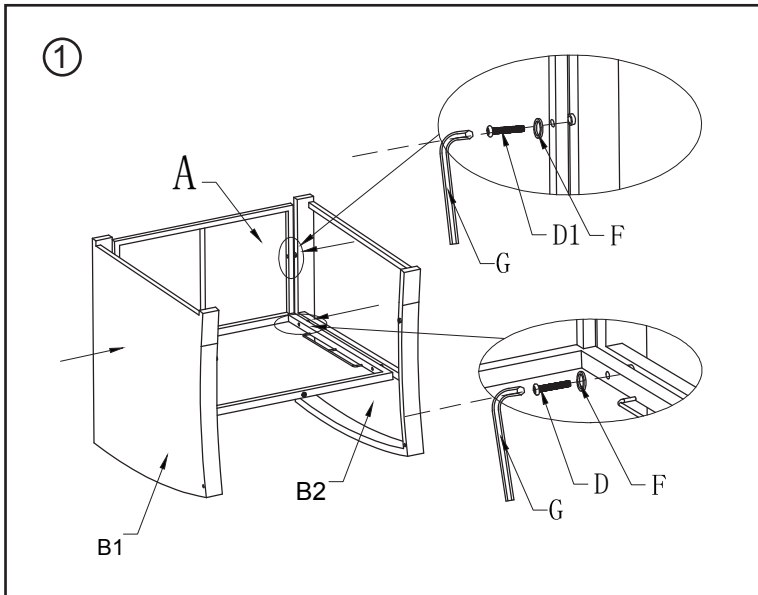

Hardware fittings

Item no.	Reference Image	Description	Qty.
D1		screw M6X35	28
D		screw M6X40	17
E		screw M6X70	6
F		washer	51
G		allen key	5

armchair backrest-C

stool cushion-C

armchair seat cushion-H

back cushion-I

CARTON 2/3

left armrest-B1

right armrest-B2

armchair seat panel-A

stool top-A

stool side panel-B

CARTON 3/3

table top-A

linking tube-D

table leg-B

washer-F

screw-E
M6X20

allen key-G

ASSEMBLY

chairx2

A	 Seat panel	2
B1	 left armrest	2
B2	 right armrest	2
C	 backrest	2

I	 back cushion	2
H	 armchair seat cushion	2
D	 screw M6X40	10
D1	 screw M6X35	8
E	 screw M6X70	4
F	 washer	22
G	 allen key	2

A		1
B1		1
B2		1
C		1

I		3
H		1
D		7
D1		4
E		2
F		13
G		1

stoolx2

A	 <p>stool top</p>	2
B	 <p>side panel</p>	4