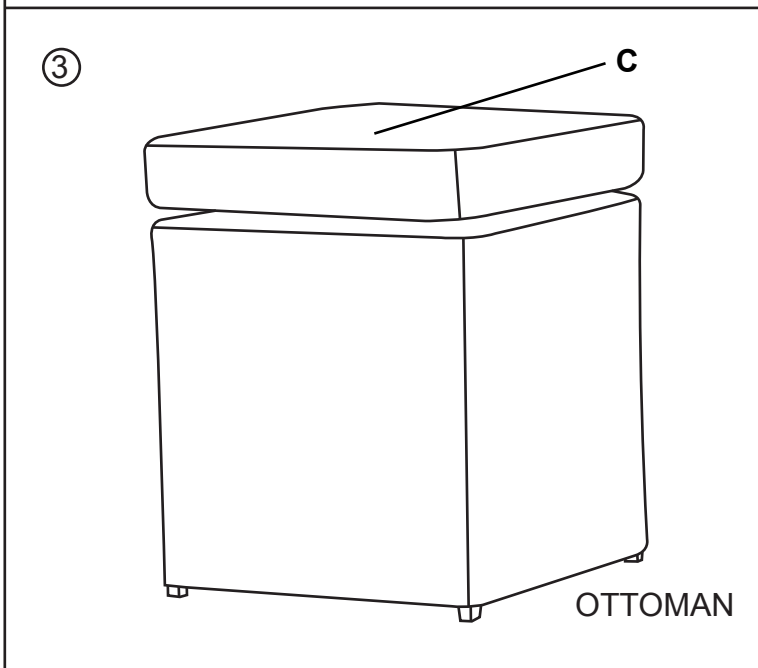

Hardware fittings

Item no.	Reference Image	Description	Qty.
D1		screw M6X35	28
D		screw M6X40	17
E		screw M6X70	6
F		washer	51
G		allen key	5

armchair backrest-C

stool cushion-C

armchair seat cushion-H

back cushion-I

linking tube-D

table leg-B

washer-F

screw-E
M6X20

allen key-G

ASSEMBLY

chairx2

A	 Seat panel	2
B1	 left armrest	2
B2	 right armrest	2
C	 backrest	2

I	 back cushion	2
H	 armchair seat cushion	2
D	 screw M6X40	10
D1	 screw M6X35	8
E	 screw M6X70	4
F	 washer	22
G	 allen key	2

A		1
B1		1
B2		1
C		1

I		3
H		1
D		7
D1		4
E		2
F		13
G		1

stoolx2

A	 <p>stool top</p>	2
B	 <p>side panel</p>	4

C	 <p>stool cushion</p>	2
D1	 <p>screw M6X35</p>	16
E	 <p>washer M6</p>	16
G	 <p>allen key</p>	2

A	 table top	1
B	 table leg	2

D	 linking tube	1
E	 screw M6X20	10
F	 washer	10
G	 allen key	1