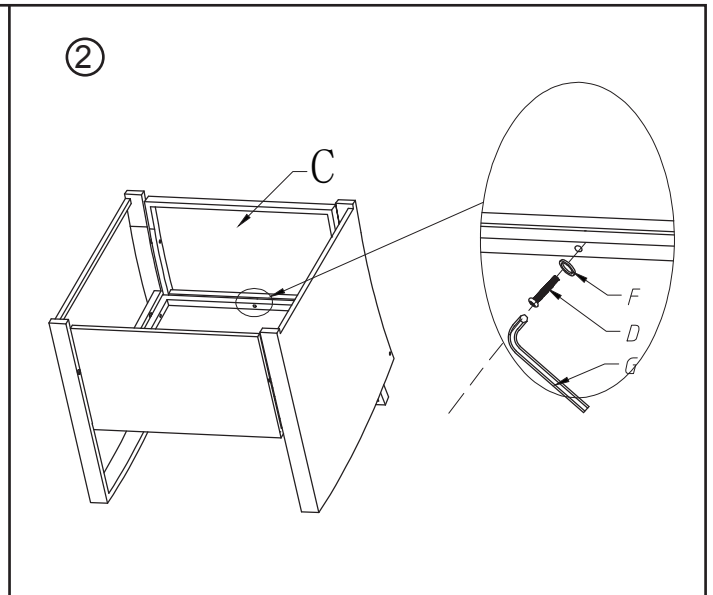

Hardware fittings

Item no.	Reference Image	Description	Qty.
D1		screw M6X35	28
D		screw M6X40	17
E		screw M6X70	6
F		washer	51
G		allen key	5

armchair backrest-C

stool cushion-C

armchair seat cushion-H

back cushion-I

CARTON 2/3

left armrest-B1

right armrest-B2

armchair seat panel-A

stool top-A

stool side panel-B

CARTON 3/3

table top-A

linking tube-D

table leg-B

washer-F

screw-E
M6X20

allen key-G

ASSEMBLY

chairx2

A	 Seat panel	2
B1	 left armrest	2
B2	 right armrest	2
C	 backrest	2

I	 back cushion	2
H	 armchair seat cushion	2
D	 screw M6X40	10
D1	 screw M6X35	8
E	 screw M6X70	4
F	 washer	22
G	 allen key	2

A		1
B1		1
B2		1
C		1

I		3
H		1
D		7
D1		4
E		2
F		13
G		1

stoolx2

A	 <p>stool top</p>	2
B	 <p>side panel</p>	4