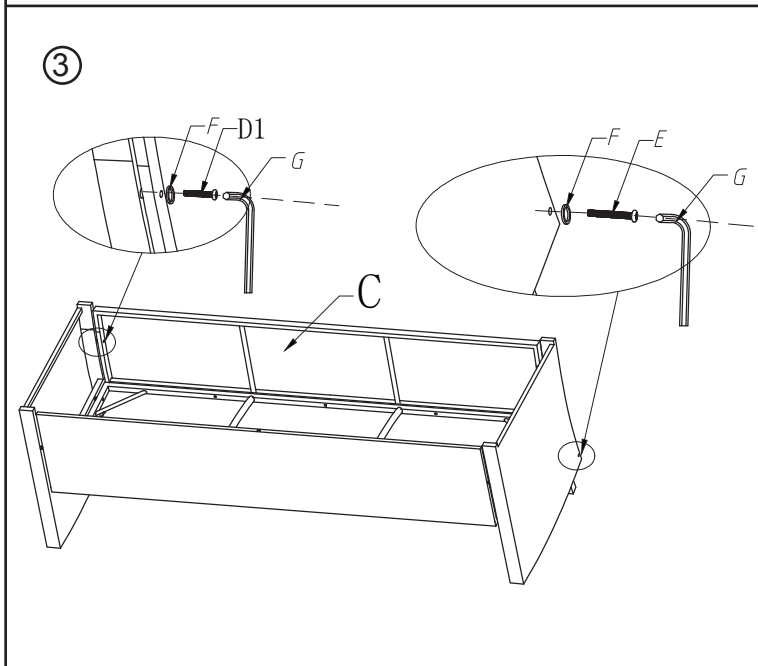

Hardware fittings

Item no.	Reference Image	Description	Qty.
D1		screw M6X35	28
D		screw M6X40	17
E		screw M6X70	6
F		washer	51
G		allen key	5

armchair backrest-C

stool cushion-C

armchair seat cushion-H

back cushion-I

CARTON 2/3

left armrest-B1

right armrest-B2

armchair seat panel-A

stool top-A

stool side panel-B

CARTON 3/3

table top-A

linking tube-D

table leg-B

washer-F

screw-E
M6X20

allen key-G

ASSEMBLY

chairx2

A	 Seat panel	2
B1	 left armrest	2
B2	 right armrest	2
C	 backrest	2

I	 back cushion	2
H	 armchair seat cushion	2
D	 screw M6X40	10
D1	 screw M6X35	8
E	 screw M6X70	4
F	 washer	22
G	 allen key	2

A		1
B1		1
B2		1
C		1

I		3
H		1
D		7
D1		4
E		2
F		13
G		1

stoolx2

A	 <p>stool top</p>	2
B	 <p>side panel</p>	4