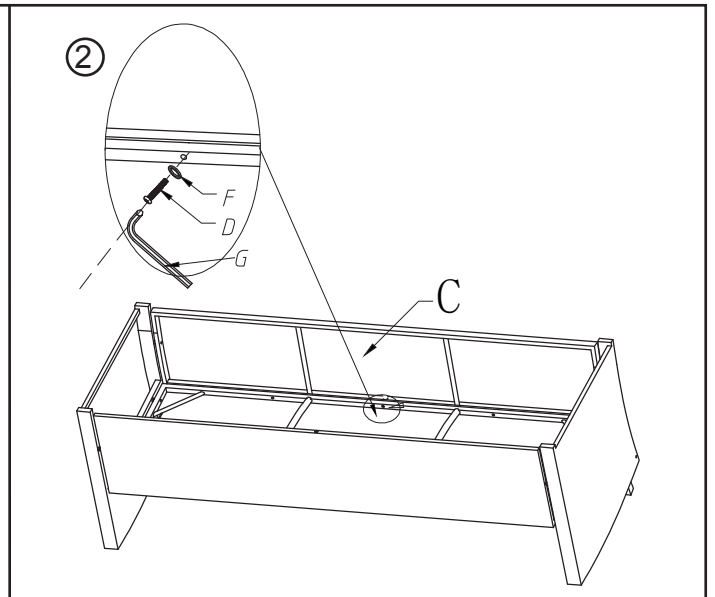

Hardware fittings

Item no.	Reference Image	Description	Qty.
D1		screw M6X35	28
D		screw M6X40	17
E		screw M6X70	6
F		washer	51
G		allen key	5

armchair backrest-C

stool cushion-C

armchair seat cushion-H

back cushion-I

CARTON 2/3

left armrest-B1

right armrest-B2

armchair seat panel-A

stool top-A

stool side panel-B

CARTON 3/3

table top-A

linking tube-D

table leg-B

washer-F

screw-E
M6X20

allen key-G

ASSEMBLY

chairx2

A	 Seat panel	2
B1	 left armrest	2
B2	 right armrest	2
C	 backrest	2

I	 back cushion	2
H	 armchair seat cushion	2
D	 screw M6X40	10
D1	 screw M6X35	8
E	 screw M6X70	4
F	 washer	22
G	 allen key	2

A		1
B1		1
B2		1
C		1

I		3
H		1
D		7
D1		4
E		2
F		13
G		1

stoolx2

A	 <p>stool top</p>	2
B	 <p>side panel</p>	4