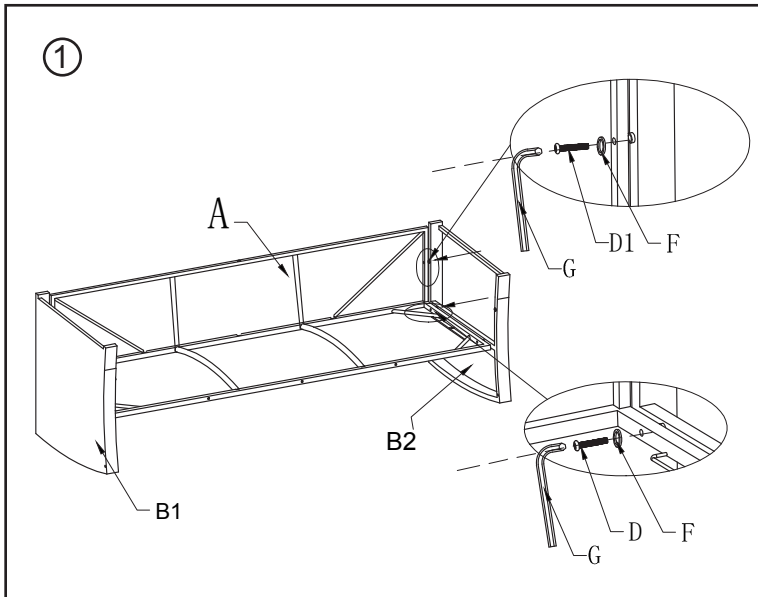

Hardware fittings

Item no.	Reference Image	Description	Qty.
D1		screw M6X35	28
D		screw M6X40	17
E		screw M6X70	6
F		washer	51
G		allen key	5

armchair backrest-C

stool cushion-C

armchair seat cushion-H

back cushion-I

CARTON 2/3

left armrest-B1

right armrest-B2

armchair seat panel-A

stool top-A

stool side panel-B

CARTON 3/3

table top-A

linking tube-D

table leg-B

washer-F

screw-E
M6X20

allen key-G

ASSEMBLY

chairx2

A	 Seat panel	2
B1	 left armrest	2
B2	 right armrest	2
C	 backrest	2

I	 back cushion	2
H	 armchair seat cushion	2
D	 screw M6X40	10
D1	 screw M6X35	8
E	 screw M6X70	4
F	 washer	22
G	 allen key	2

A		1
B1		1
B2		1
C		1

I		3
H		1
D		7
D1		4
E		2
F		13
G		1

stoolx2

A	 <p>stool top</p>	2
B	 <p>side panel</p>	4