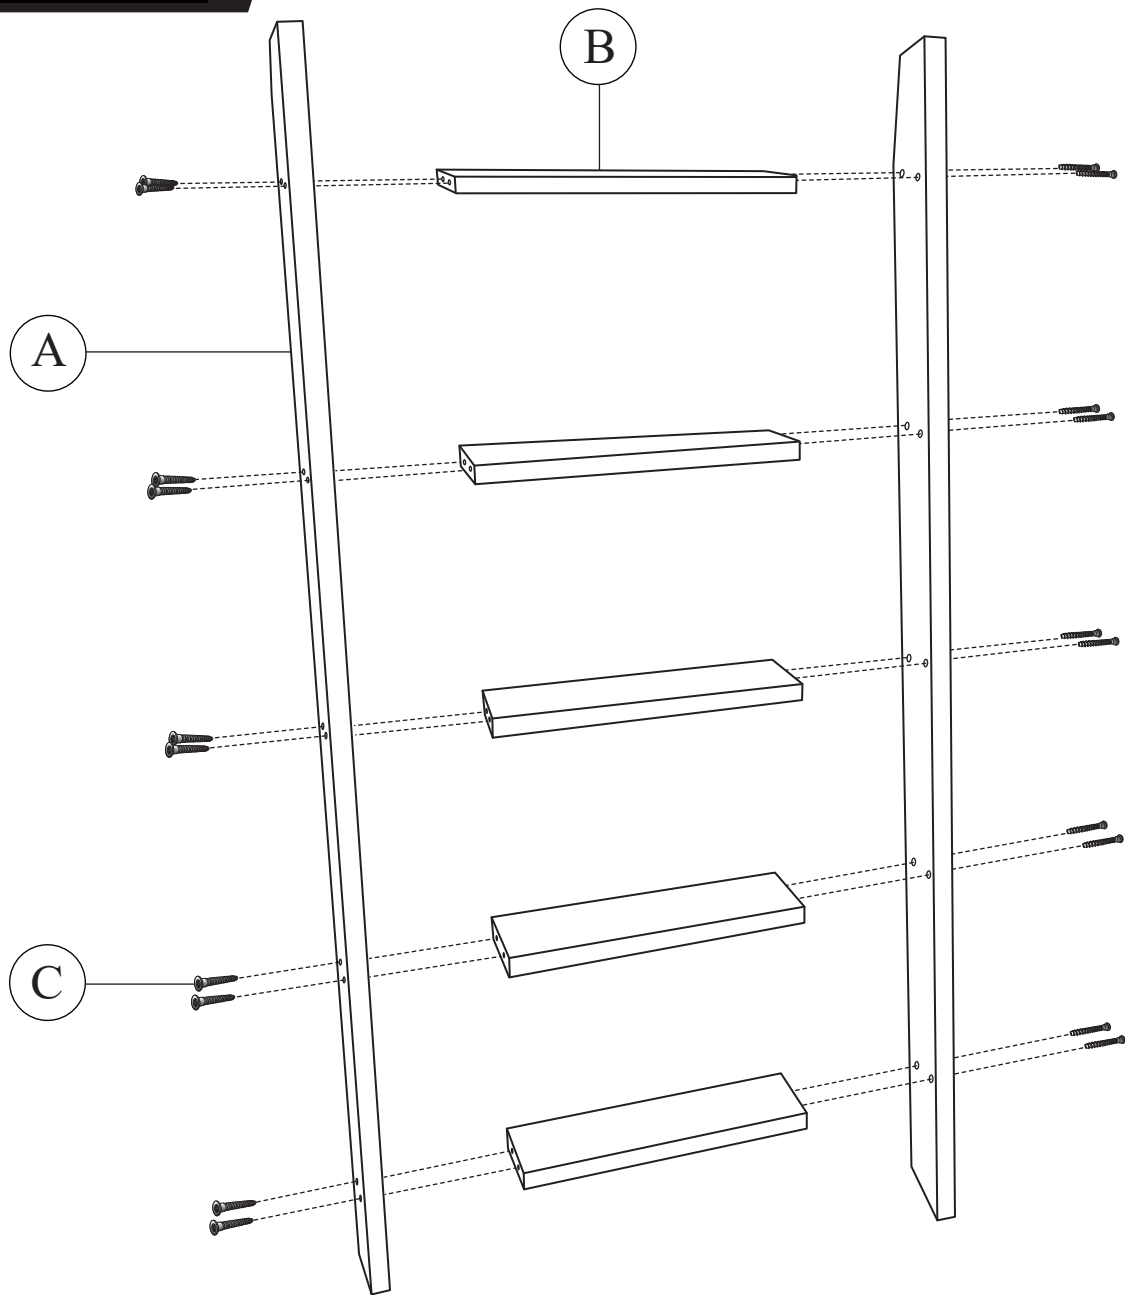

Decorative Ladder Towel Blanket Shelf

No.	A	B	C
Part			 M7 x 50
Pcs	2	5	20