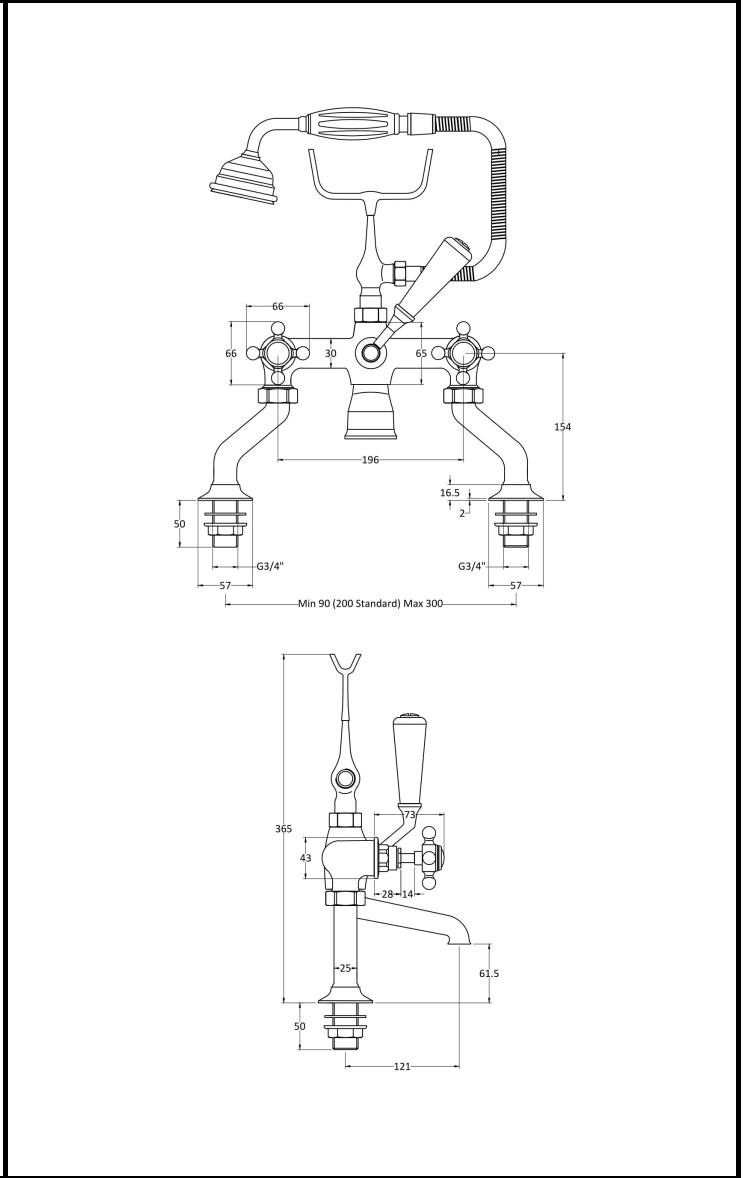

## CUSTOMER DATA SHEET - BRASSWARE

SALES CODE: BC304HX

DESCRIPTION: Topaz Deck Bsm W/ Shower Kit

PRODUCT DIMENSIONS				
Height (mm)	Width (mm)	Depth (mm)	Length (mm)	Nett Wgt Kg
320	350	155		4.7

PACKAGING DIMENSIONS			
Height (mm)	Width (mm)	Depth (mm)	Gross Wgt Kg
150	232	330	4.9

PACKAGING DATA			
Box Colour	White Cardboard Box		
Box Qty	1	Label Colour	White Label
Label Size	100 x 50	Label Qty	1

OUTER BOX DIMENSIONS (If Applicable)				
Height (mm)	Width (mm)	Depth (mm)	Length (mm)	Gross Wgt Kg
320	345	520		23
Barcode	5055275830680			

PRODUCT DETAILS	
Country of Origin	United Kingdom
Fitting Instruction	Yes
Product Material	Brass
Control Type	Manual
Waste Included	Waste Not Included
WRAS Approval	No Approval No. N/A
Operating Pressure (bar)	0.2
Valve/Cartridge Type	1/4 Turn Ceramic Disc

Colour/Finish	Chrome
Mount Type	Deck
Waste Type	Not Applicable
Flow Rates (Litres Per Min)	0.1 bar 10.6 0.5 bar 28.6 1 bar 41.4 2 bar 59 3 bar 72.8
Pipe Size	22 mm (3/4" Bsp)
Pipe Centres	90-300mm