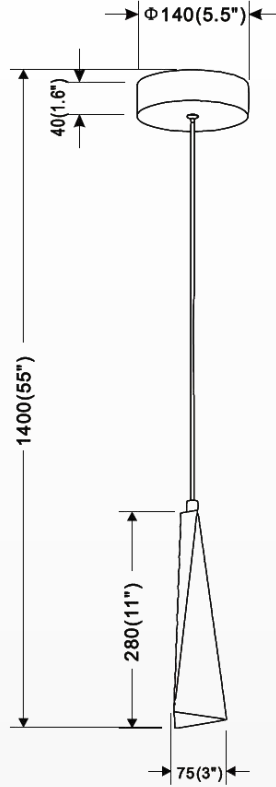

## SPECIFICATION

- Dimension: 5.5"×55"
- Wattage: 6W
- Voltage: 120V
- Temp: 3000K
- Lumens: 462LM
- Dimmable: ELV, DIMMING 5%-100%
- CRI: > 80
- Material: Iron+Aluminum+Len
- Lifespan: 50000hs
- Warranty: 3 years
- Operation temperature: -20°C-40°C