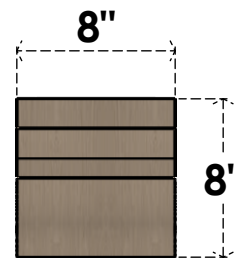

ITEM NUMBER: CORU08X16X08MONRCPR

8"W X 16"D X 8"H SERIES 3 WIDE MONTEREY ROUGH CEDAR TIMBERTHANE
FAUX WOOD CORBEL, PRIMED

SIDE PROFILE

FRONT PROFILE

ISOMETRIC

EKENA MILLWORK
2300 WEST MAIN ST.
CLARKSVILLE, TX 75426
TOLL FREE: 866-607-0453
WWW.EKENAMILLWORK.COM

NOTES

1. INSTALLATION TO BE COMPLETED IN ACCORDANCE WITH MANUFACTURER'S SPECIFICATIONS.
2. DRAWING MAY NOT BE TO SCALE
3. THIS DRAWING IS INTENDED FOR DESIGN AND PLANNING PURPOSES ONLY.
4. ALL INFORMATION CONTAINED HEREIN WAS CURRENT AT THE TIME OF DEVELOPMENT BUT MUST BE REVIEWED AND APPROVED BY THE PRODUCT MANUFACTURER TO BE CONSIDERED ACCURATE.
5. TIMBERTHANE ARCHITECTURAL PRODUCTS ARE MADE FROM HIGH DENSITY URETHANE AND COME FACTORY PRIMED