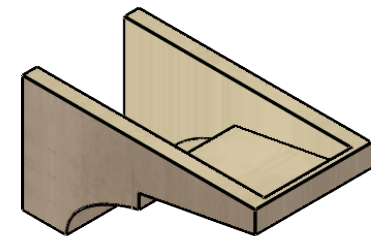

ITEM NUMBER: CORU08X16X08MONRCPR

8"W X 16"D X 8"H SERIES 3 WIDE MONTEREY ROUGH CEDAR TIMBERTHANE
FAUX WOOD CORBEL, PRIMED

SIDE PROFILE

FRONT PROFILE

ISOMETRIC

EKENA MILLWORK
2300 WEST MAIN ST.
CLARKSVILLE, TX 75426
TOLL FREE: 866-607-0453
WWW.EKENAMILLWORK.COM