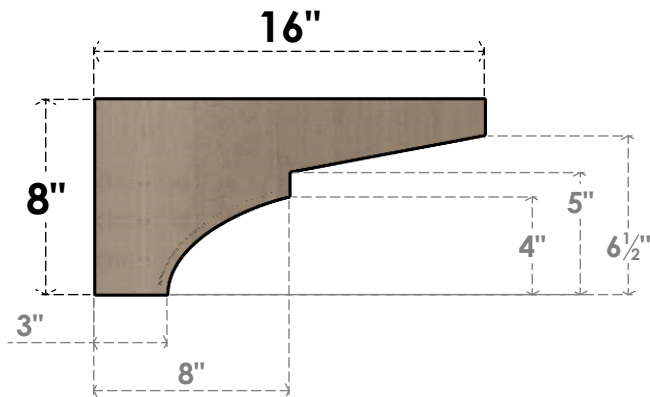

ITEM NUMBER: CORU08X16X08MONRCPR

8"W X 16"D X 8"H SERIES 3 WIDE MONTEREY ROUGH CEDAR TIMBERTHANE
FAUX WOOD CORBEL, PRIMED

SIDE PROFILE

FRONT PROFILE

ISOMETRIC

EKENA MILLWORK
2300 WEST MAIN ST.
CLARKSVILLE, TX 75426
TOLL FREE: 866-607-0453
WWW.EKENAMILLWORK.COM

NOTES

1. INSTALLATION TO BE COMPLETED IN ACCORDANCE WITH MANUFACTURER'S SPECIFICATIONS.
2. DRAWING MAY NOT BE TO SCALE
3. THIS DRAWING IS INTENDED FOR DESIGN AND PLANNING PURPOSES ONLY.
4. ALL INFORMATION CONTAINED HEREIN WAS CURRENT AT THE TIME OF DEVELOPMENT BUT MUST BE REVIEWED AND APPROVED BY THE PRODUCT MANUFACTURER TO BE CONSIDERED ACCURATE.
5. TIMBERTHANE ARCHITECTURAL PRODUCTS ARE MADE FROM HIGH DENSITY URETHANE AND COME FACTORY PRIMED