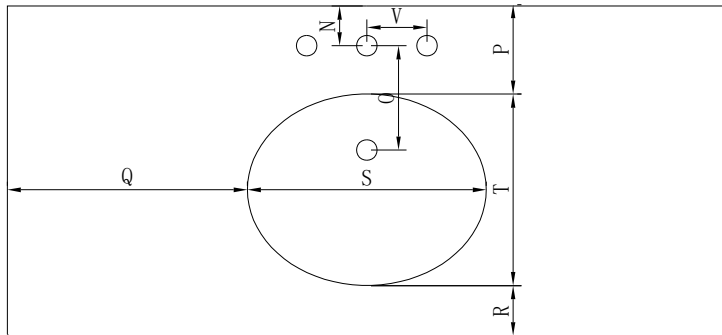

# 54" Single Vanity

All Dims Measured to the Nearest 0.1"

- A : Overall Width = 54" / 137.1cm.
- B : Overall Depth = 22" / 55.9 cm.
- C : Counter Height = 34" / 86.4 cm.
- D : Cabinet Width = 53.9" / 136.8 cm.
- E : Plumbing Cutout Height = 12" / 30.5 cm.
- F : Plumbing Cutout Width = 12" / 30.5 cm.
- G : Edge of Cabinet to Edge of Cutout = 20.9" / 53.1cm.
- H : Floor to Bottom of Cutout = 14.6" / 37.0 cm.
- I : Drawer Height:
  - I1 = 7.9" / 20.0 cm.
- J : Drawer Width:
  - J1 = 14.2" / 36.1 cm.
- K : Door Height = 25.5" / 64.7cm.
- L : Door Width = 10.2" / 25.8 cm.
- M : Toe Kick Height = 4.5" / 11.4 cm.
- N : Rear Edge of Counter to Rear Edge of Faucet Hole = 2.6" / 6.8 cm.
- O : Centerline of Faucet Hole to Drain Hole = 7" / 17.7 cm.
- P : Rear Edge of Counter to Rear Edge of Sink = 5.8" / 14.9 cm.
- Q : Edge of Counter to Edge of Sink = 19" / 48.3 cm.
- R : Front Edge of Counter to Front Edge of Sink = 3.3" / 8.5 cm.
- S : Sink Width = 16" / 40.5 cm.
- T : Sink Depth Front/Back = 12.7" / 32.5 cm
- U : Distance between Sinks = w/o
- V : Rear Middle of Counter to Rear Middle of Faucet Hole = 4" / 10.2 cm.