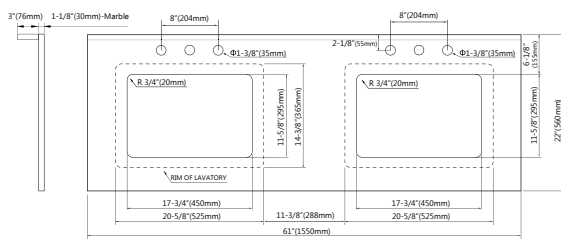

000 6122 Marble Countertop