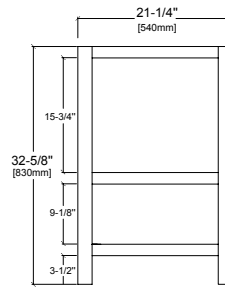

035/036 48,60,72 Vanity
Bathroom Cabinet
INSTALLATION GUIDE

DOWELL

72" Vanity Drawing

Side view

Basin & Countertop Options

000 7322 Granite Countertop