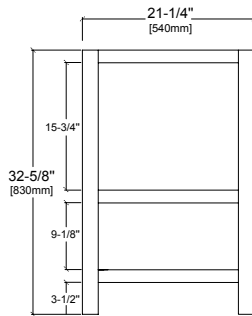

DOWELL

035/036 48,60,72 Vanity

Bathroom Cabinet

INSTALLATION GUIDE

035/036 48,60,72 Vanity
 Bathroom Cabinet
 INSTALLATION GUIDE

DOWELL

48" Vanity Drawing

Elevation view

035/036 48,60,72 Vanity
 Bathroom Cabinet
 INSTALLATION GUIDE

DOWELL

60" Vanity Drawing

Elevation view

Side view

Front

Top view

Back