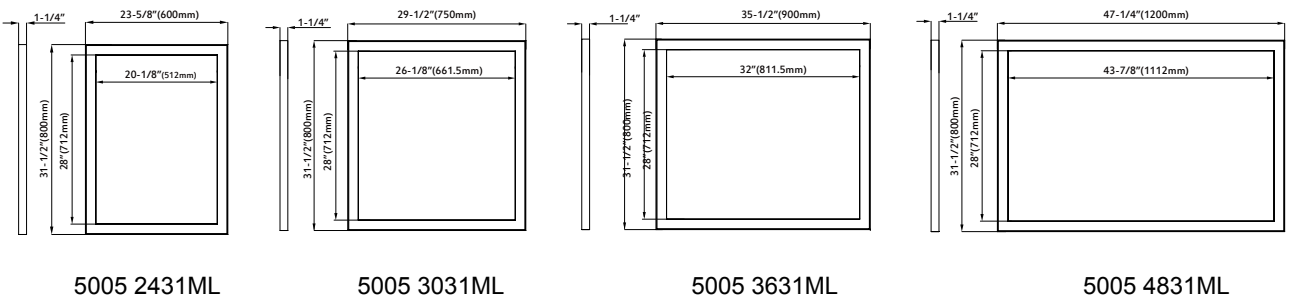

5005 LED Mirror light with Touch switch, with ALU frame Series