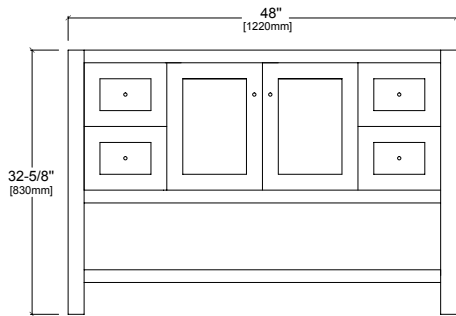

DOWELL

035/036 48,60,72 Vanity

Bathroom Cabinet

INSTALLATION GUIDE

035/036 48,60,72 Vanity
 Bathroom Cabinet
 INSTALLATION GUIDE

DOWELL

48" Vanity Drawing

Elevation view

035/036 48,60,72 Vanity
 Bathroom Cabinet
 INSTALLATION GUIDE

DOWELL

60" Vanity Drawing

Elevation view

Side view

Front

Top view

Back