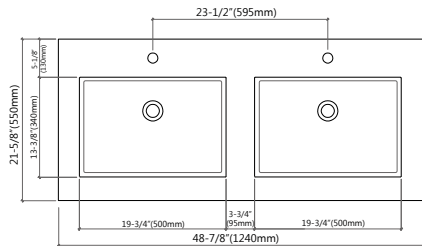

DOWELL

035/036 48,60,72 Vanity

Bathroom Cabinet

INSTALLATION GUIDE

035/036 48,60,72 Vanity
 Bathroom Cabinet
 INSTALLATION GUIDE

DOWELL

48" Vanity Drawing

Elevation view

Side view

Front

Top view

Back

Basin & Countertop Options

000 4922BP & 000 4922BP-BL

000 4922 Marble Countertop

6003 2115 Ceramic Basin

035/036 48,60,72 Vanity
 Bathroom Cabinet
 INSTALLATION GUIDE

DOWELL

60" Vanity Drawing

Elevation view

Side view

Front

Top view

Back