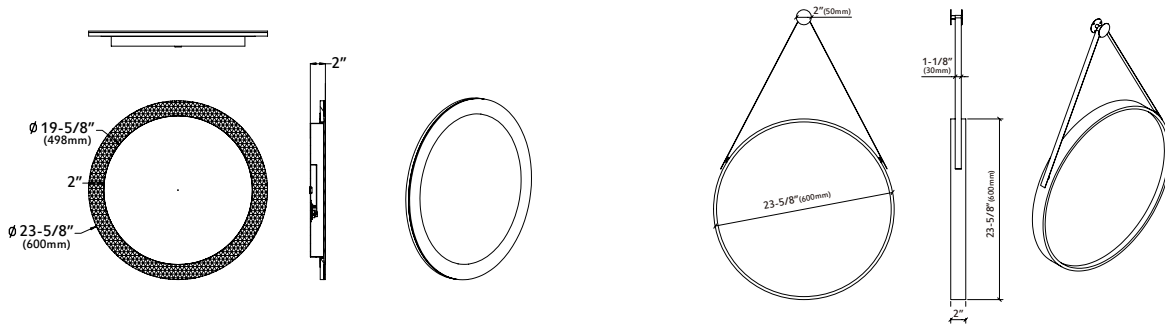

5001 LED Mirror light with Touch switch Series

5005 LED Mirror light with Touch switch, with ALU frame Series

5004 Alu Frame Mirror Series

Mirror & Medicine Cabinet Options

Round Mirror Series

5001 024 LED Mirror light