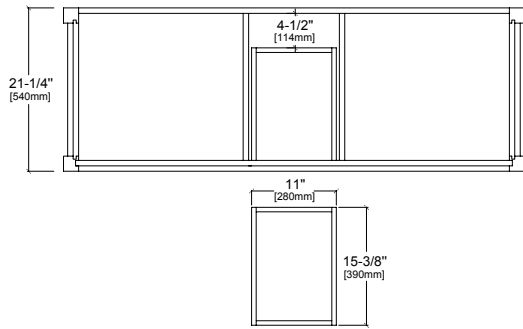

035/036 48,60,72 Vanity
 Bathroom Cabinet
 INSTALLATION GUIDE

DOWELL

60" Vanity Drawing

Elevation view

Side view

Front

Top view

Back