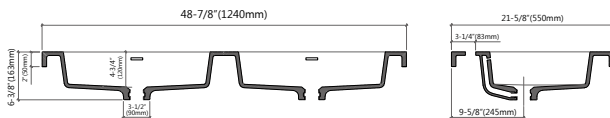

Side view

Front

Top view

Back

Basin & Countertop Options

000 4922BP & 000 4922BP-BL

000 4922 Marble Countertop

6003 2115 Ceramic Basin

035/036 48,60,72 Vanity
 Bathroom Cabinet
 INSTALLATION GUIDE

DOWELL

60" Vanity Drawing

Elevation view

Side view

Front

Top view

Back