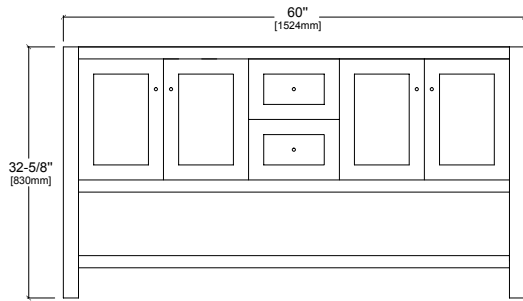

DOWELL

035/036 48,60,72 Vanity

Bathroom Cabinet

INSTALLATION GUIDE

035/036 48,60,72 Vanity
 Bathroom Cabinet
 INSTALLATION GUIDE

DOWELL

48" Vanity Drawing

Elevation view

Side view

Front

Top view

Back

Basin & Countertop Options

000 4922BP & 000 4922BP-BL

000 4922 Marble Countertop

6003 2115 Ceramic Basin

035/036 48,60,72 Vanity
 Bathroom Cabinet
 INSTALLATION GUIDE

DOWELL

60" Vanity Drawing

Elevation view

Side view

Front

Top view

Back