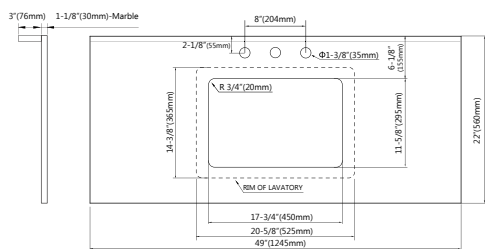

000 4922 Marble Countertop