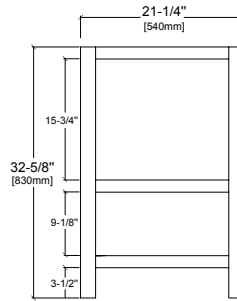

DOWELL

035/036 48,60,72 Vanity

Bathroom Cabinet

INSTALLATION GUIDE

035/036 48,60,72 Vanity
 Bathroom Cabinet
 INSTALLATION GUIDE

DOWELL

48" Vanity Drawing

Elevation view

035/036 48,60,72 Vanity
 Bathroom Cabinet
 INSTALLATION GUIDE

DOWELL

60" Vanity Drawing

Elevation view

Side view

Front

Top view

Back