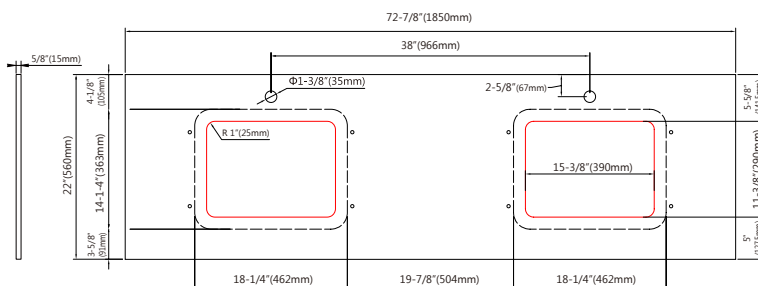

Side view

Front

Top view

Back

Basin & Countertop Options

000 7322 Granite Countertop

6003 1814 Ceramic Basin

Mirror Options