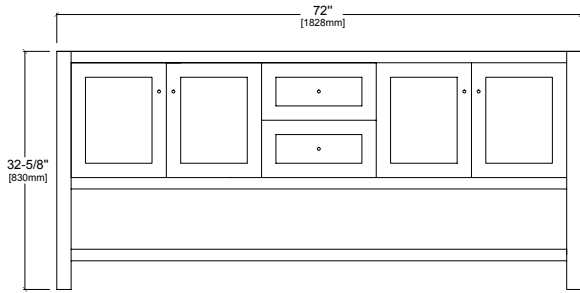

035/036 48,60,72 Vanity
Bathroom Cabinet
INSTALLATION GUIDE

DOWELL

72" Vanity Drawing

Elevation view