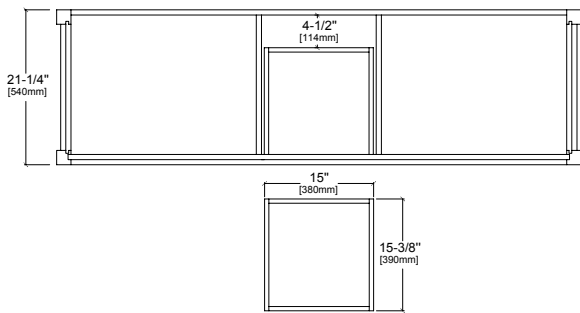

035/036 48,60,72 Vanity
Bathroom Cabinet
INSTALLATION GUIDE

DOWELL

72" Vanity Drawing

Top view

Basin & Countertop Options

000 7322 Granite Countertop