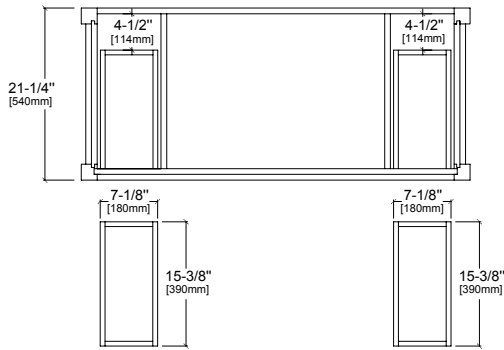

035/036 48,60,72 Vanity
Bathroom Cabinet
INSTALLATION GUIDE

DOWELL

48" Vanity Drawing

Top view

Basin & Countertop Options