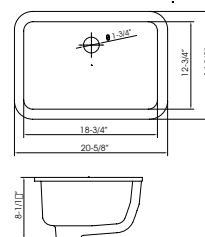

6003 2115 Ceramic Basin