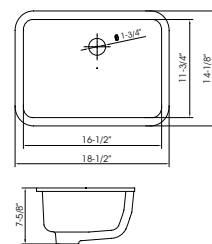

6003 1814 Ceramic Basin