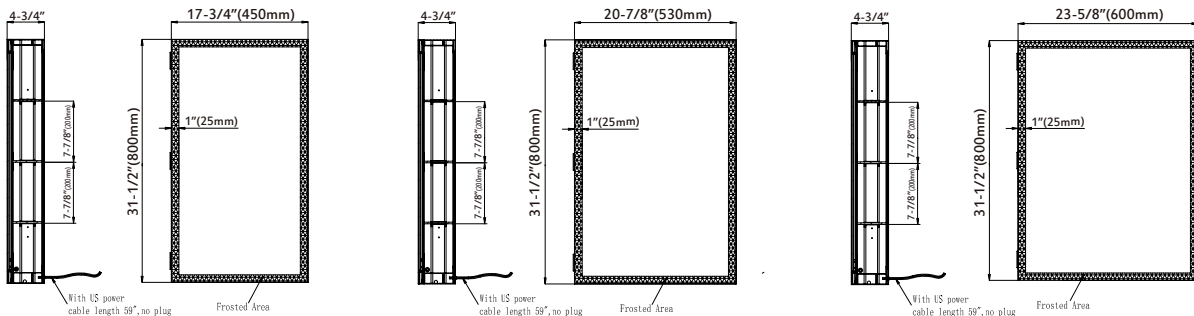

5003 2131 ML

5003 2431 ML

5003 Medicine Cabinet LED Mirror with Sensor Switch Series

5003 1831 ML