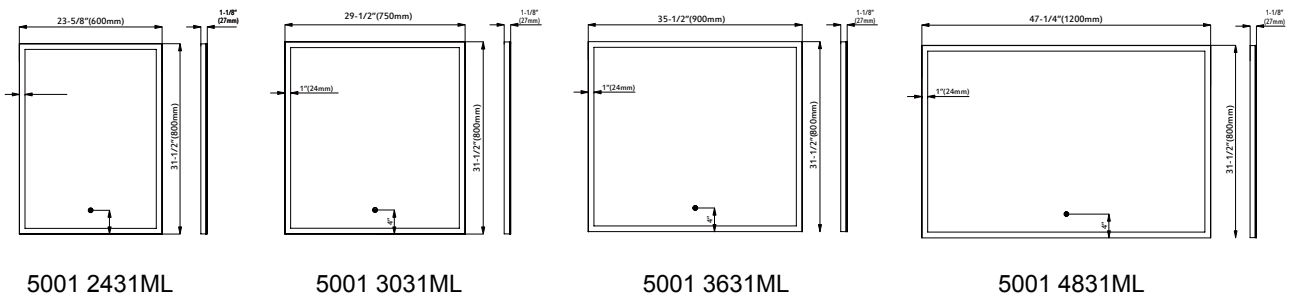

Mirror Options

5001 LED Mirror light with Touch switch Series