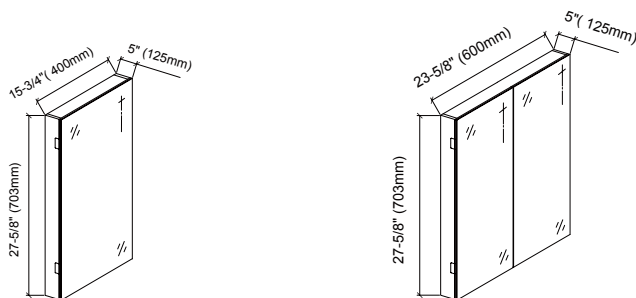

000 2427 05

Aluminum Medicine Cabinet Series

000 1627 05