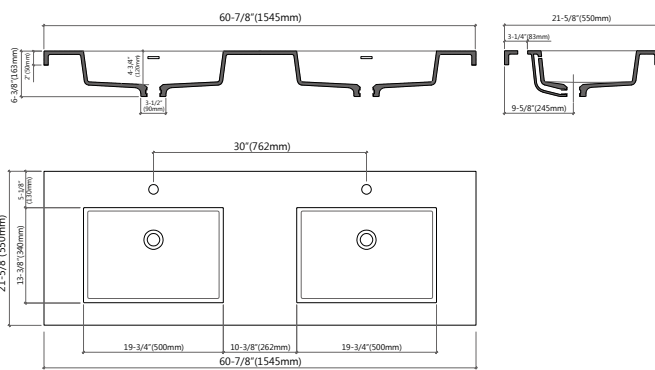

Basin & Countertop Options

000 6122BP & 000 6122BP-BL