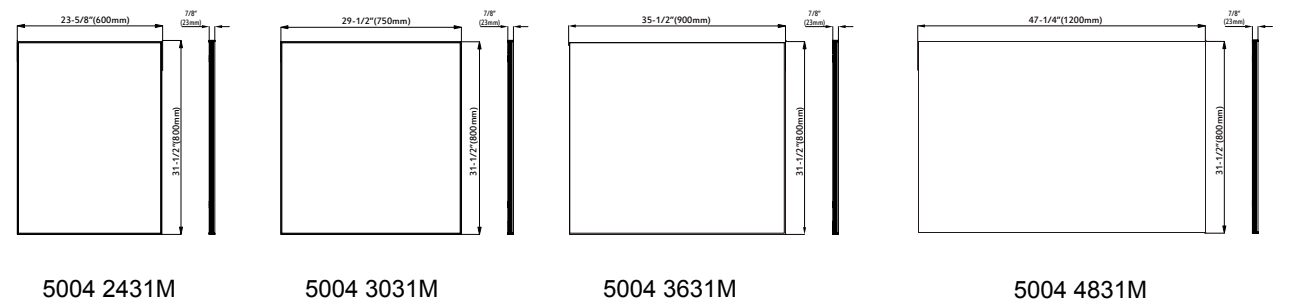

5004 Alu Frame Mirror Series