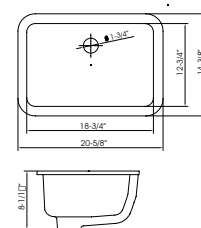

6003 2115 Ceramic Basin