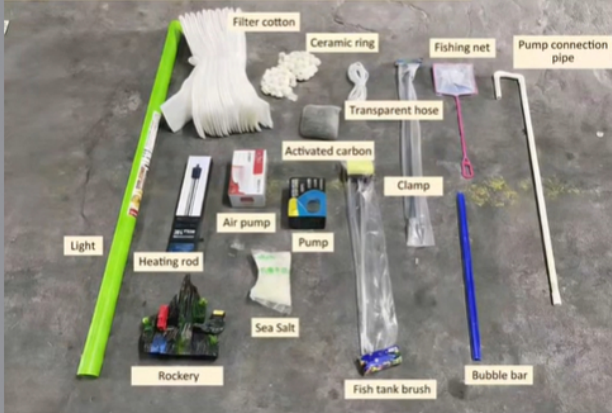

Preview Media

All the components inside the cylinder

Vre ID: 525550

Asset ID: 83935805-e1f9-470c-aef5-1aa80a

Active

Wayfair Proprietary

Hide on Site

Delete