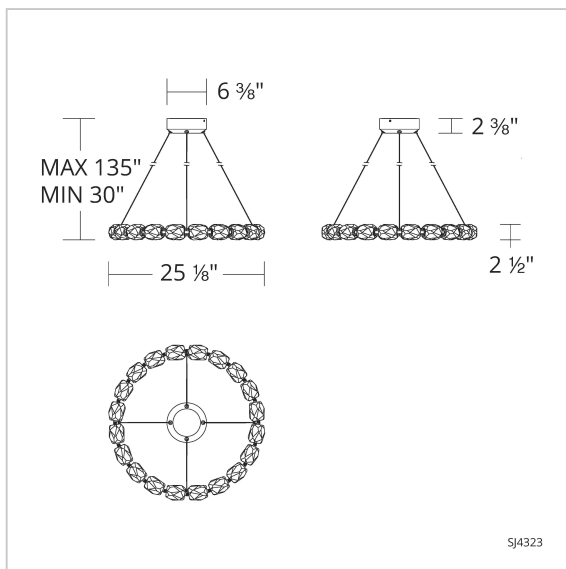

Radiance
Crystal
(R)

FINISH OPTIONS

Aged Brass
(-700)

Polished
Nickel
(-701)

LINE DRAWING

SPECIFICATIONS

Light Source	LED
Standards	ETL/cETL

Model	Finish	Crystal	# of Lights	CCT	Weight	Voltage	Wattage	LED Lumens	Delivered Lumens
SJ4323	- 700 - 701	R	20 Light	3000K/3500K/ 4000K	22lbs	120-277V	40W	4709	Up To 4474