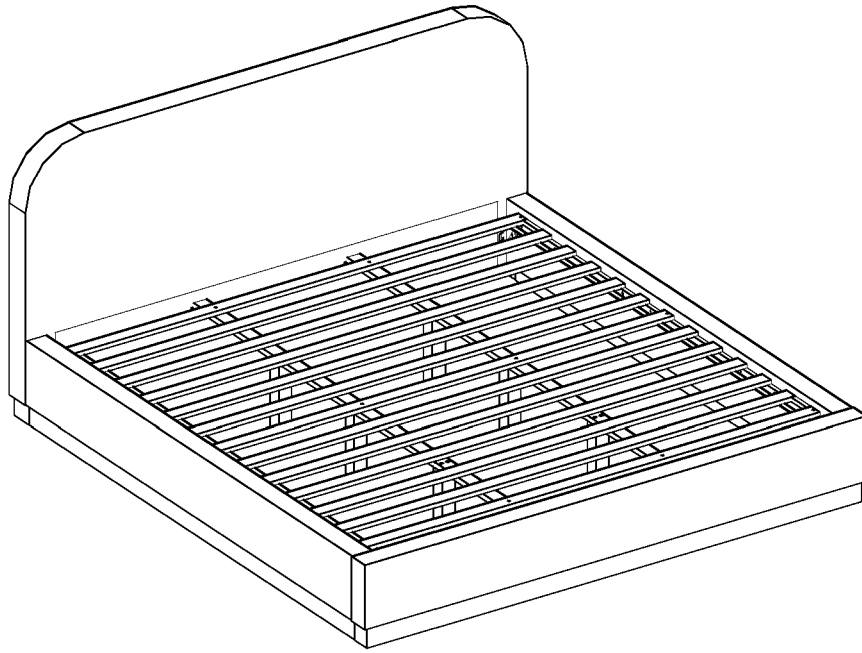

ASSEMBLY INSTRUCTIONS

MODEL : BD814-FS

COMPONENT

Headboard - 1 pc.  ①	Footboard - 1 pc.  ②	Side Rail - 2 pcs.  ③	Center Rail - 2 pcs.  ④	Center Leg - 6 pcs.  ⑤	Slats - 13 pcs.(1set)  ⑥
---	--	---	---	--	---

HARDWARE

Allen Key M4 - 1 pc.  A	Allen Key M5 - 1 pc.  B	JCBC Bolt M6 x 40mm - 12 pcs.  C	Wood Screw M4 x 20mm - 4 pcs.  D	Wood Screw M4 x 25mm - 12 pcs.  E
--	---	---	---	--

ASSEMBLY INSTRUCTIONS

STEP 1 :