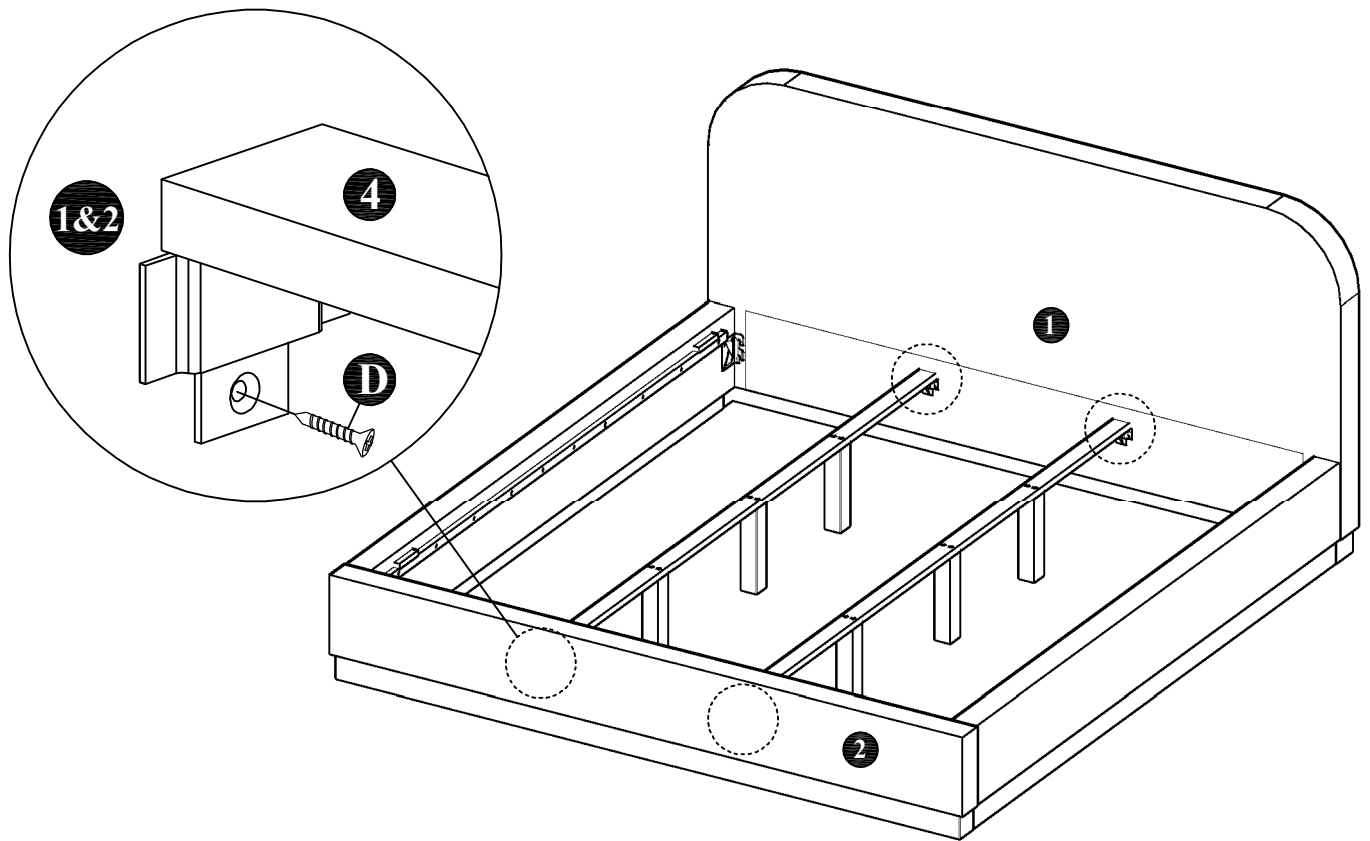

ASSEMBLY INSTRUCTIONS

STEP 3 :