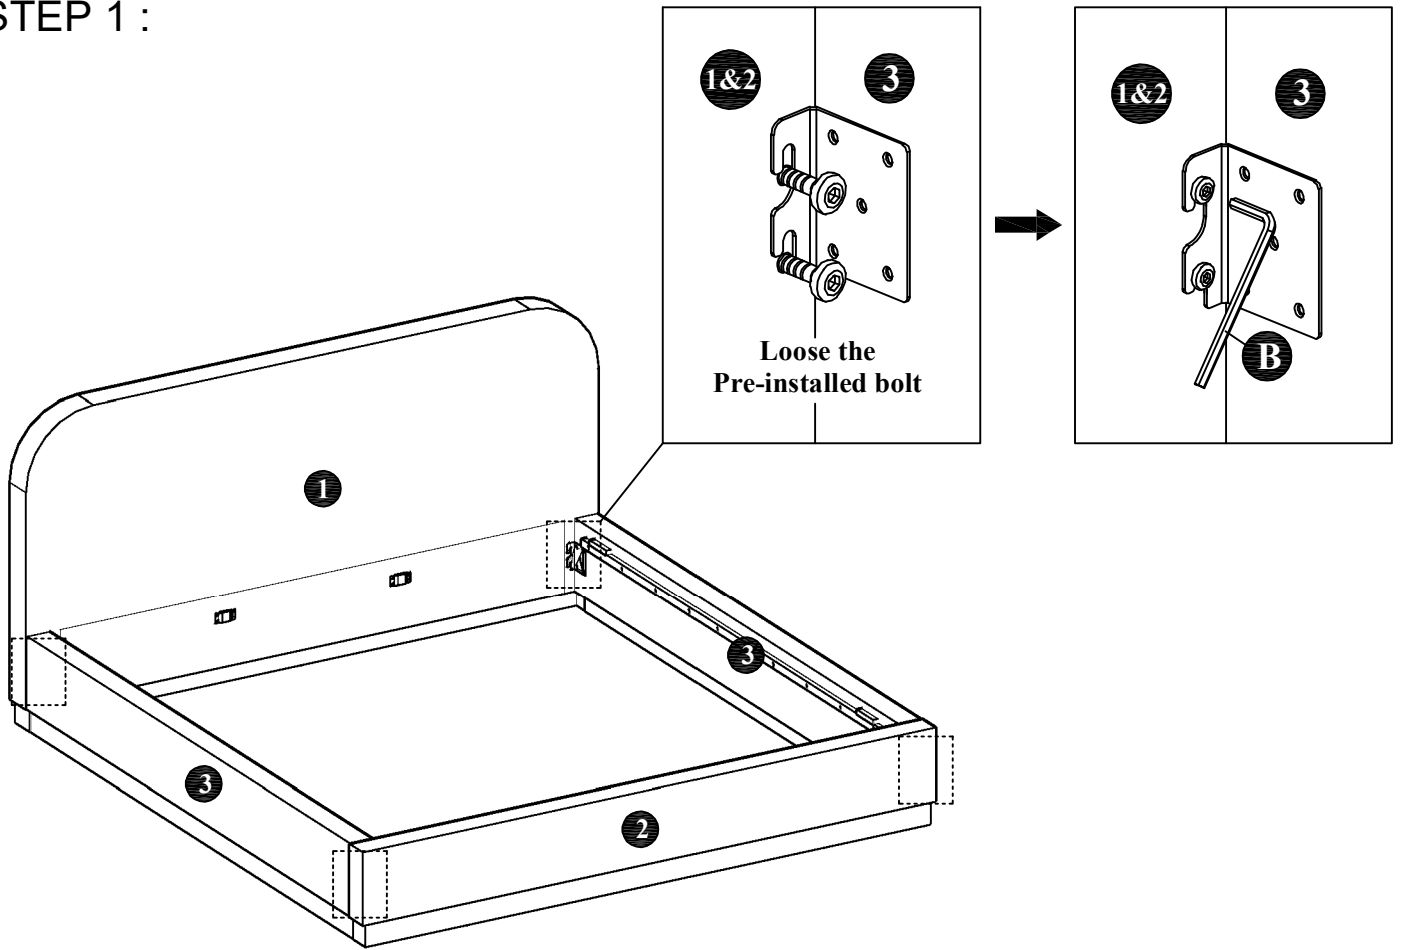

ASSEMBLY INSTRUCTIONS

MODEL : BD814-FS

COMPONENT

Headboard - 1 pc.  ①	Footboard - 1 pc.  ②	Side Rail - 2 pcs.  ③	Center Rail - 2 pcs.  ④	Center Leg - 6 pcs.  ⑤	Slats - 13 pcs.(1set)  ⑥
---	--	---	---	--	---

HARDWARE

Allen Key M4 - 1 pc.  A	Allen Key M5 - 1 pc.  B	JCBC Bolt M6 x 40mm - 12 pcs.  C	Wood Screw M4 x 20mm - 4 pcs.  D	Wood Screw M4 x 25mm - 12 pcs.  E
--	---	---	---	--

ASSEMBLY INSTRUCTIONS

STEP 1 :