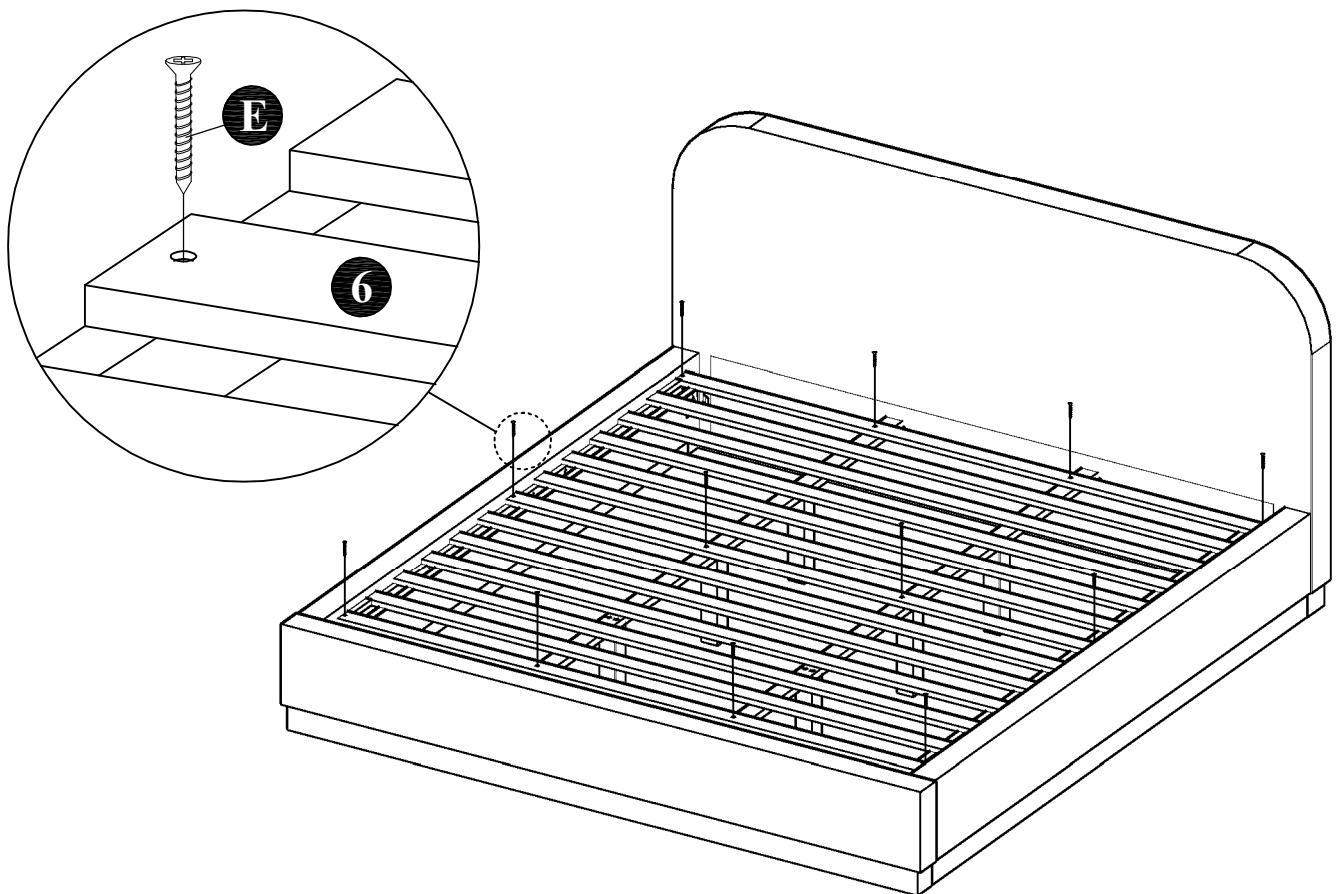

ASSEMBLY INSTRUCTIONS

MODEL : BD814-FS

COMPONENT

Headboard - 1 pc.  ①	Footboard - 1 pc.  ②	Side Rail - 2 pcs.  ③	Center Rail - 2 pcs.  ④	Center Leg - 6 pcs.  ⑤	Slats - 13 pcs.(1set)  ⑥
---	--	---	---	--	---

HARDWARE

Allen Key M4 - 1 pc.  A	Allen Key M5 - 1 pc.  B	JCBC Bolt M6 x 40mm - 12 pcs.  C	Wood Screw M4 x 20mm - 4 pcs.  D	Wood Screw M4 x 25mm - 12 pcs.  E
--	---	---	---	--

ASSEMBLY INSTRUCTIONS

STEP 1 :

STEP 2 :

ASSEMBLY INSTRUCTIONS

STEP 3 :

STEP 4 :

ASSEMBLY INSTRUCTIONS

COMPLETE VIEW

IMPORTANT

Please lift up the bed to move
with 2 or more people.