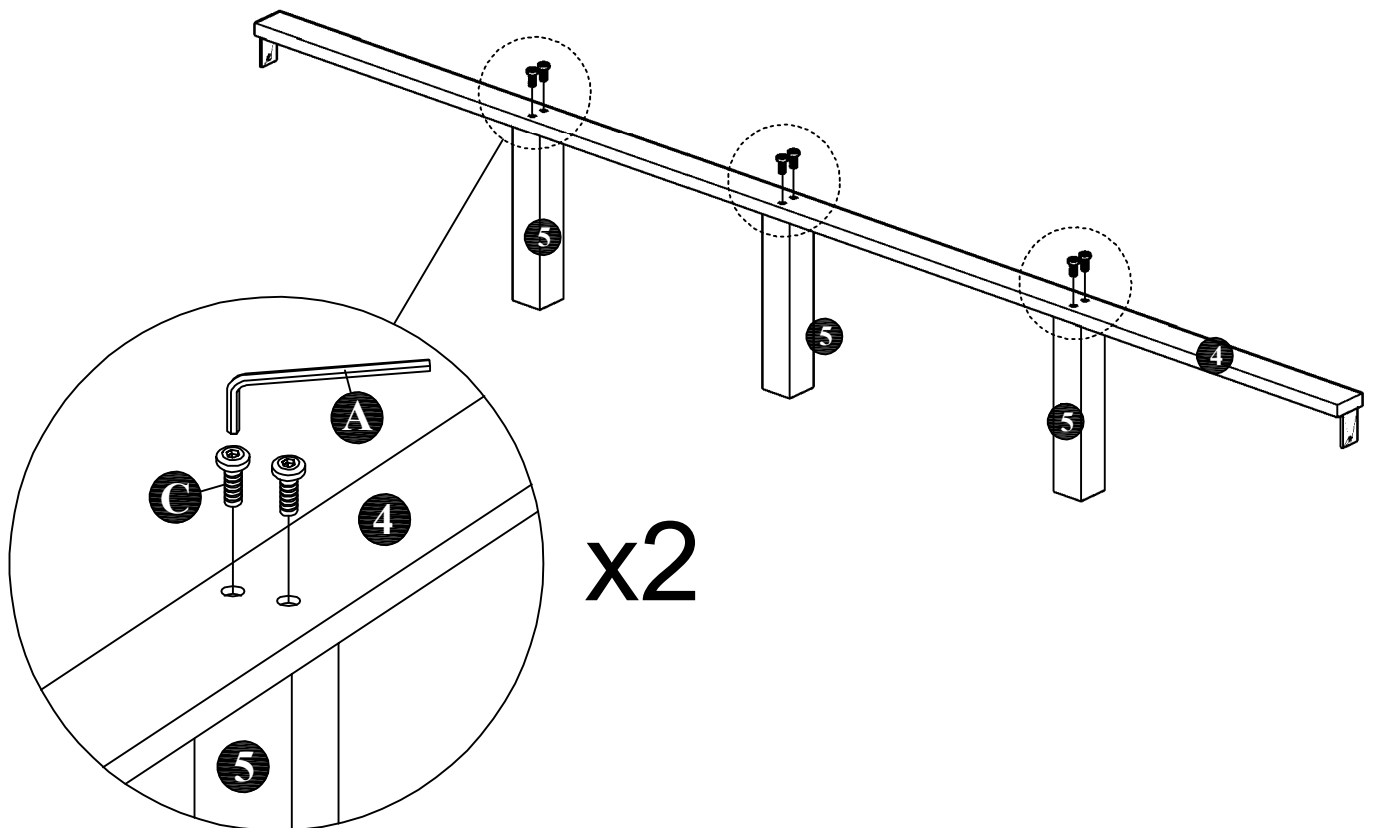

ASSEMBLY INSTRUCTIONS

STEP 1 :

STEP 2 :