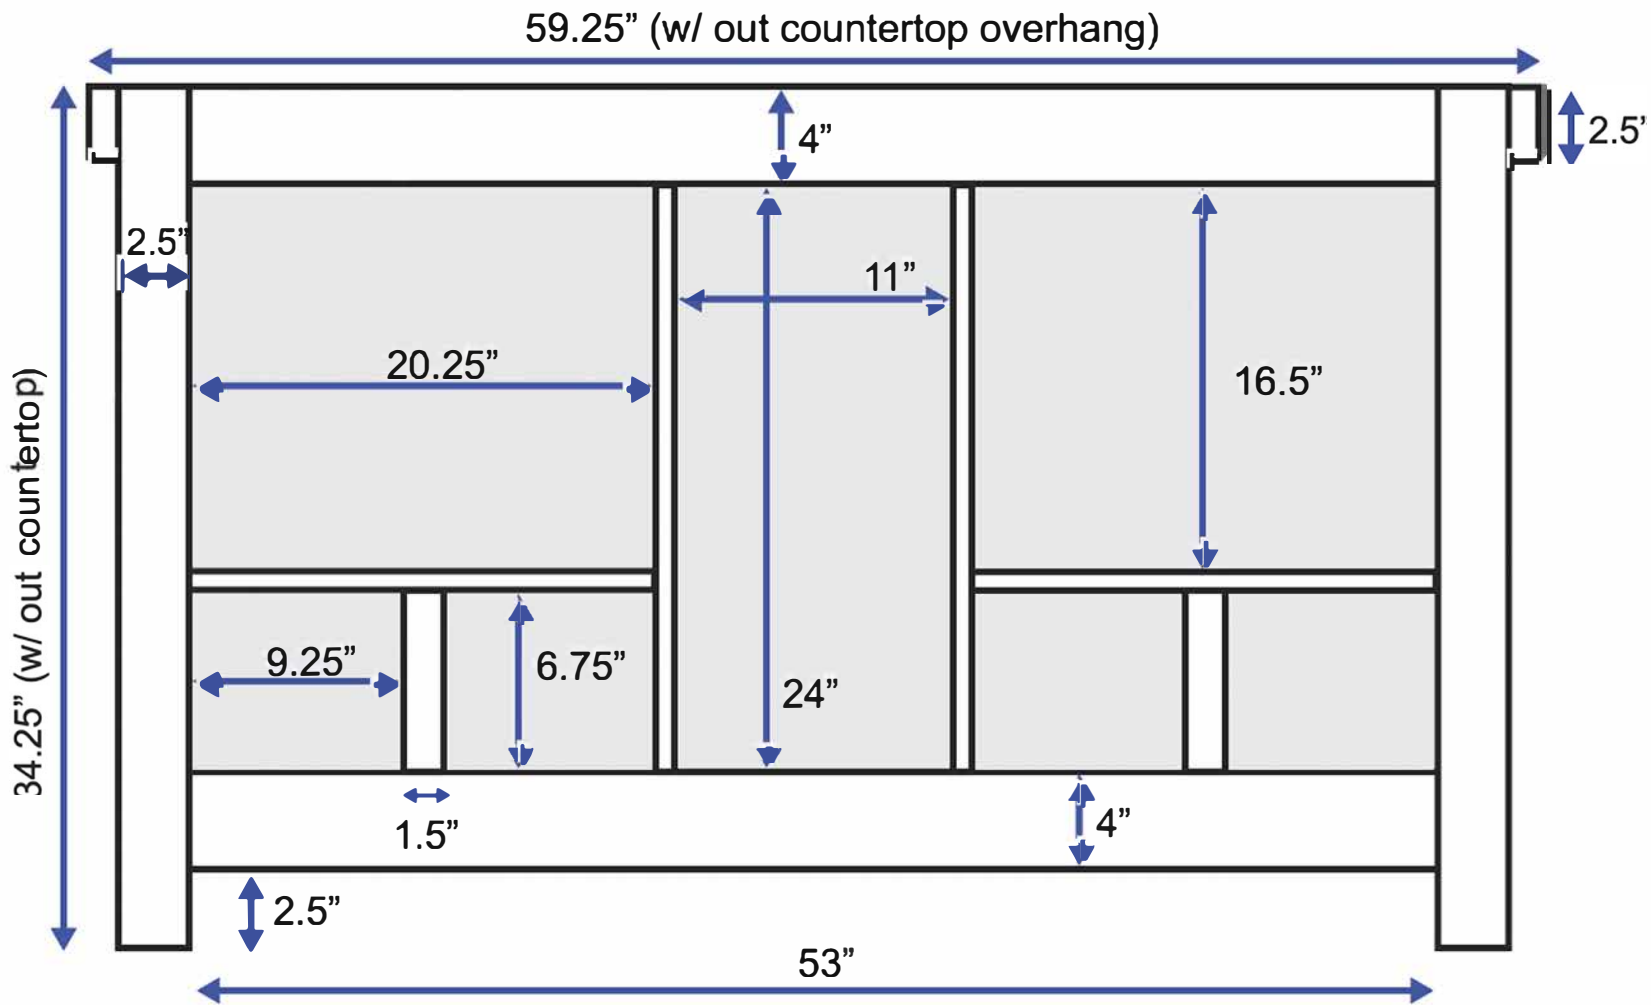

60-inch Double Vanity (Back View)

All measurements are approximate and rounded to the nearest quarter inch.
Please allow for a slight margin of error.