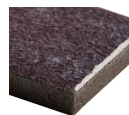

PRODUCT GALLERY