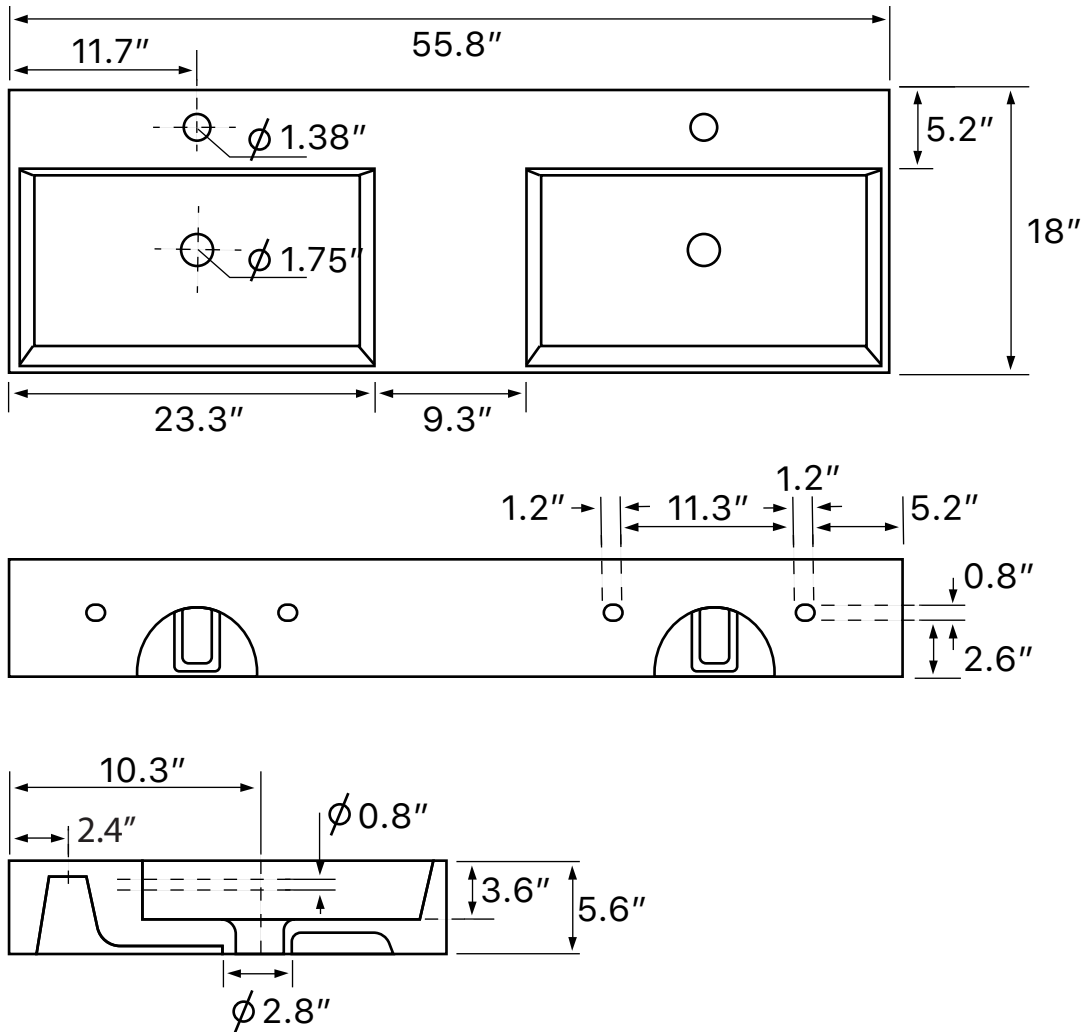

Features

- With overflow.
- Modern design.

Material

- White ceramic bathroom sink.

Installation

- Wall mount installation.
- Vessel / above-counter installation.

Configurations

- Two Hole.
- Six Hole (8-inch centers).
- No Hole.

Technical Information

Bowl type:	Double
Installation:	Wall mounted Vessel
Bowl dimensions:	Length: 23.23" Width: 12.8" Depth: 3.54"
Drain hole:	1.75"
Faucet hole:	1.38"
Hole configurations:	0, 2, 6
Weight:	80.47 lbs