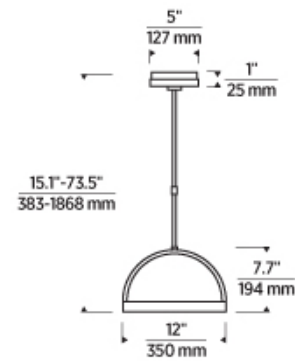

LAMPING

Includes 18.6 watts, 399 total delivered lumens, 2700K LED module. Dimmable with most LED compatible ELV, Triac and 0-10V dimmers. Ships with (4) 12" and (2) 6" rigid stems in coordinating finish. Can be installed on a sloped ceiling up to 22°. 120V-277V.

Natural Brass

Natural Brass

ORDERING INFORMATION

KWPD188	COLOR TEMP	FINISH
	27 2700K	NB NATURAL BRASS

KWPD188

JOB NAME

NOTES

© 2019 Tech Lighting, L.L.C. All rights reserved. The "Tech Lighting" graphic is a registered trademark of Tech Lighting, L.L.C. Tech Lighting reserves the right to change specifications for product improvements without notification.

7400 Linder Avenue, Skokie, IL 60077
T 847.410.4400 | F 847.410.4500 | techlighting.com

CERNE MEDIUM PENDANT

VISUAL COMFORT & Co.

SPECIFICATIONS

PRIMARY MATERIAL	Brass
SHADE MATERIAL	Acrylic
NET WEIGHT	9.5 lbs
HEIGHT	7.7in
WIDTH	12in
LENGTH	12in
UP LIGHT / DOWN LIGHT / BOTH?	
WET LISTED	
DAMP LISTED	
DRY LISTED	
MIN. HANGING HEIGHT	15.1in
MAX HANGING HEIGHT	73.5in
TOTAL CORD LENGTH	
TOTAL STEM LENGTH	Up to 60in
STEM QTY	6
SLOPED CEILING ADAPTABLE?	Yes 22° Max
GENERAL LISTING	ETL Listed
INCLUDES	