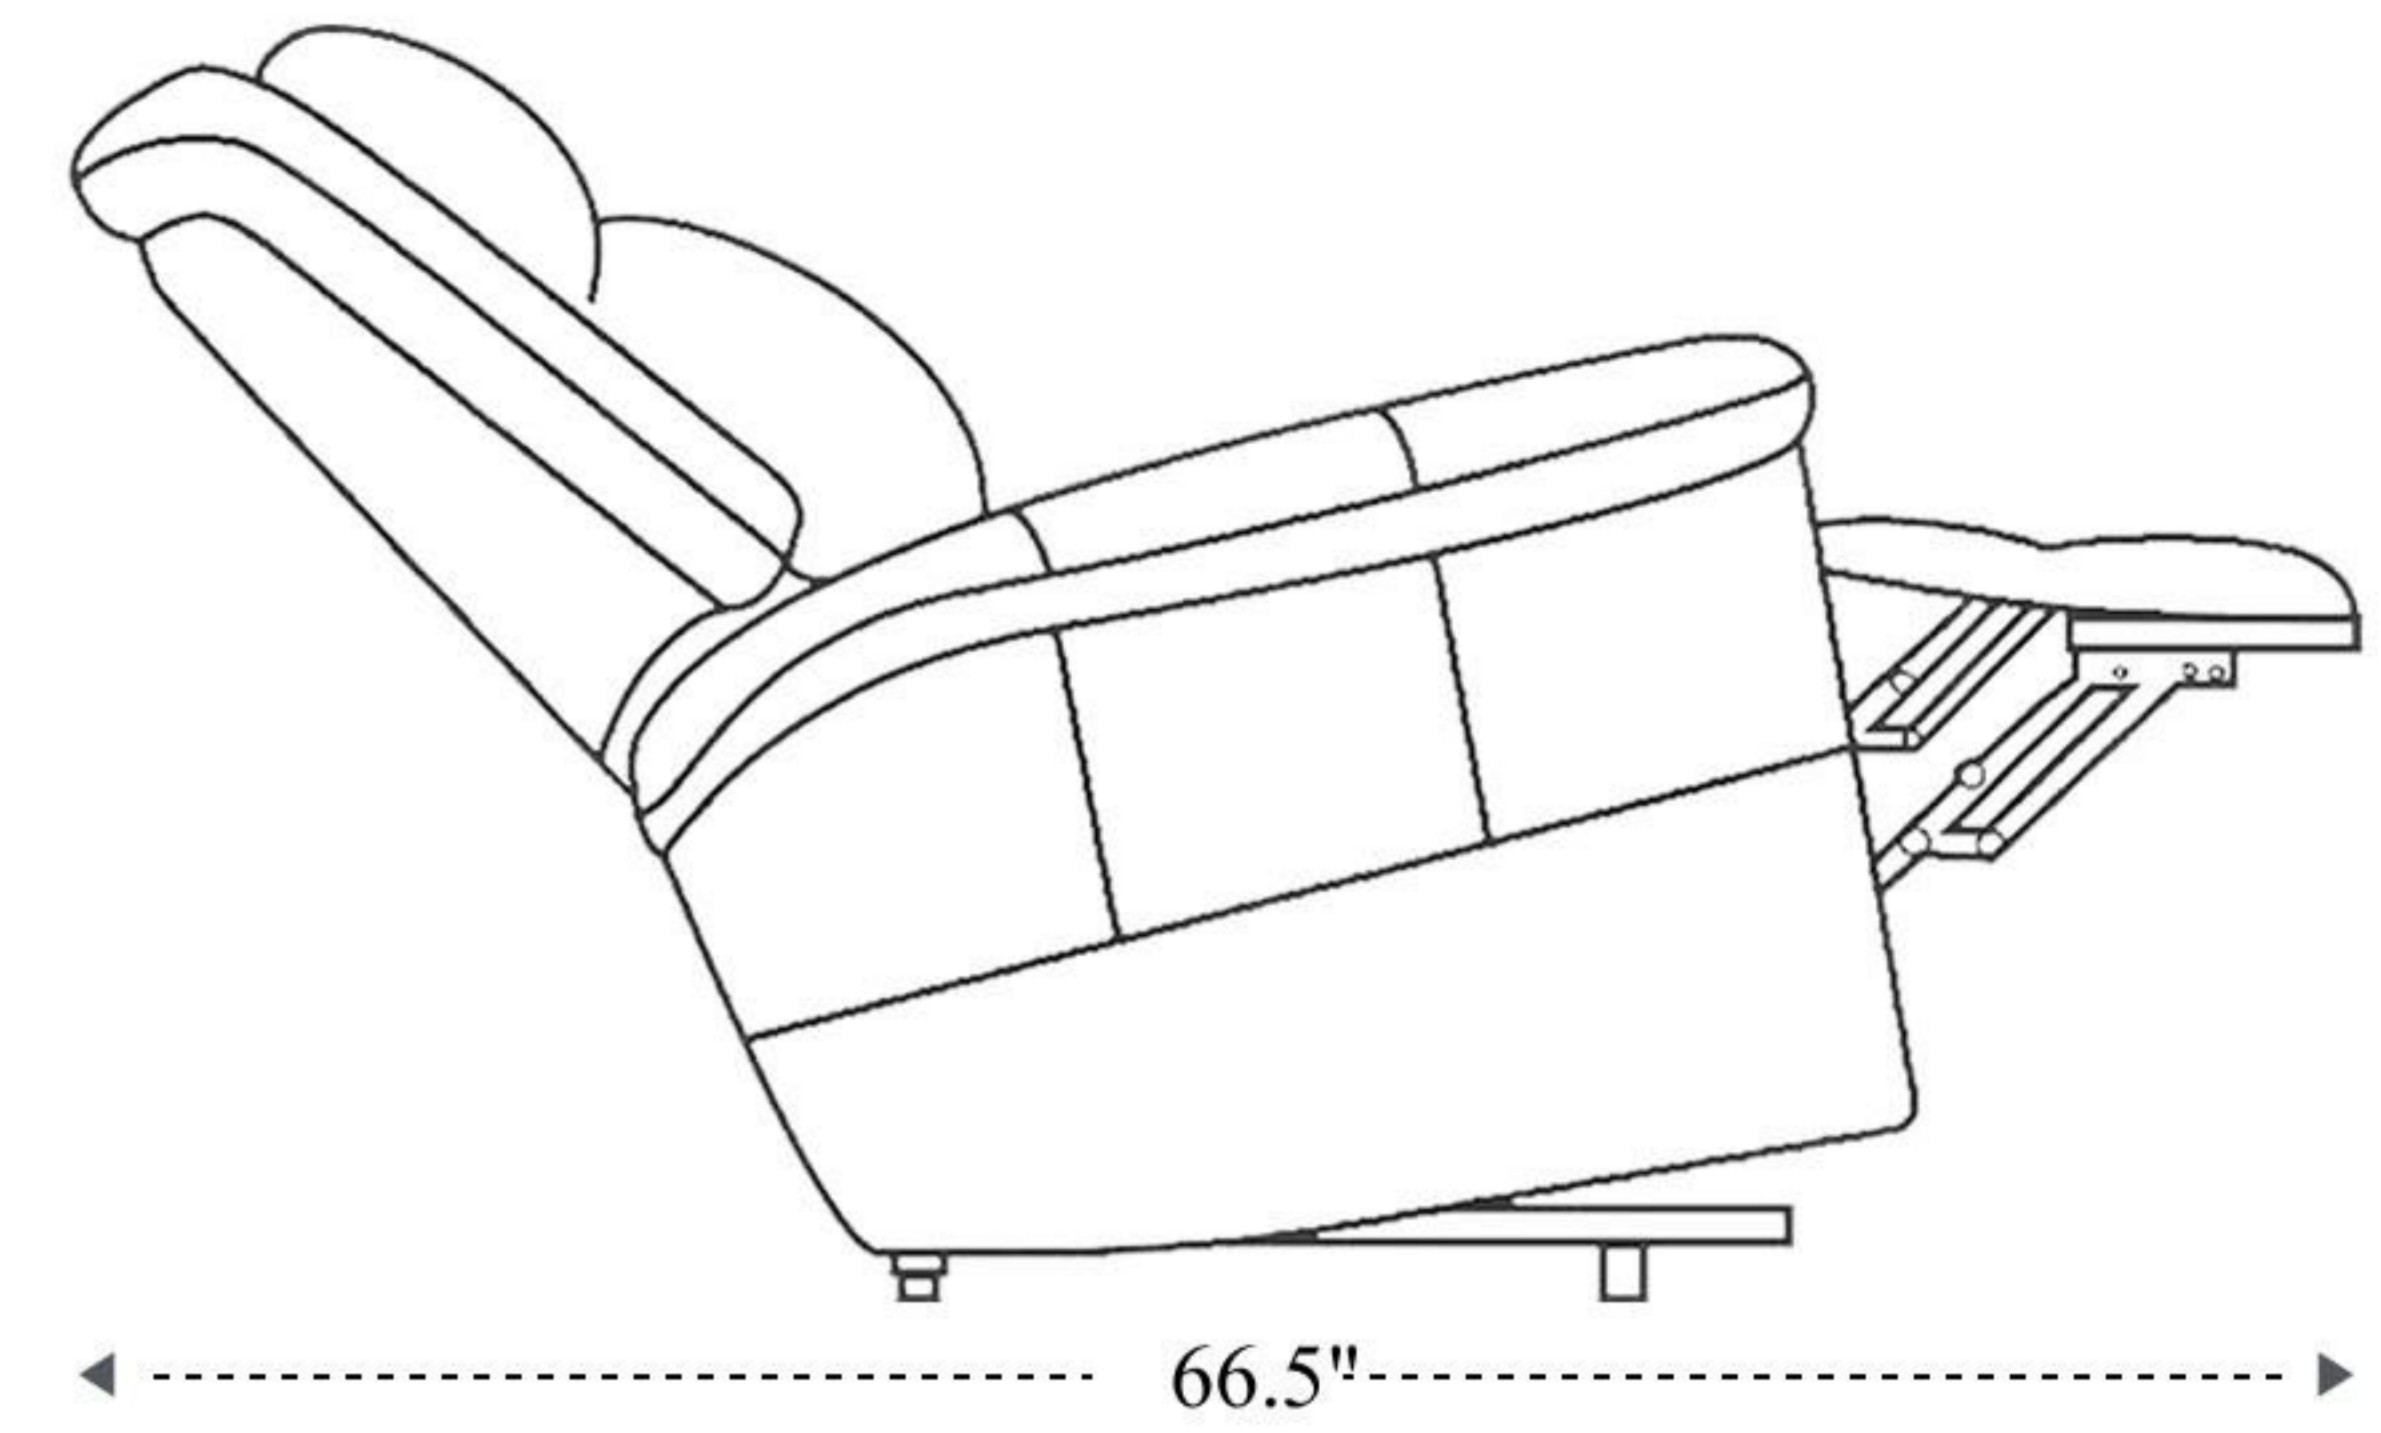

Power Reclining Loveseat

Overall Dimensions	61" x 40" x 42"
Overall Width	61"
Overall Depth	40"
Overall Height	42"
Overall Weight	206.8 lbs.
Fully Reclined	66.5"
Distance from Wall	4.5"
Back of Seat to end of Chaise	39"
Leg Height <small>(Distance from Foot Rest to Floor in Full Recline)</small>	21"
Head Height <small>(Distance from Headrest to Floor in Full Recline)</small>	33"

Seat Width	22"
Seat Depth	21"
Seat Height	20"
Arm Width	9"
Arm Depth	23"
Arm Height	26"
Back Width	24"
Back Height	29"
Headrest Extended from Back	6.5"