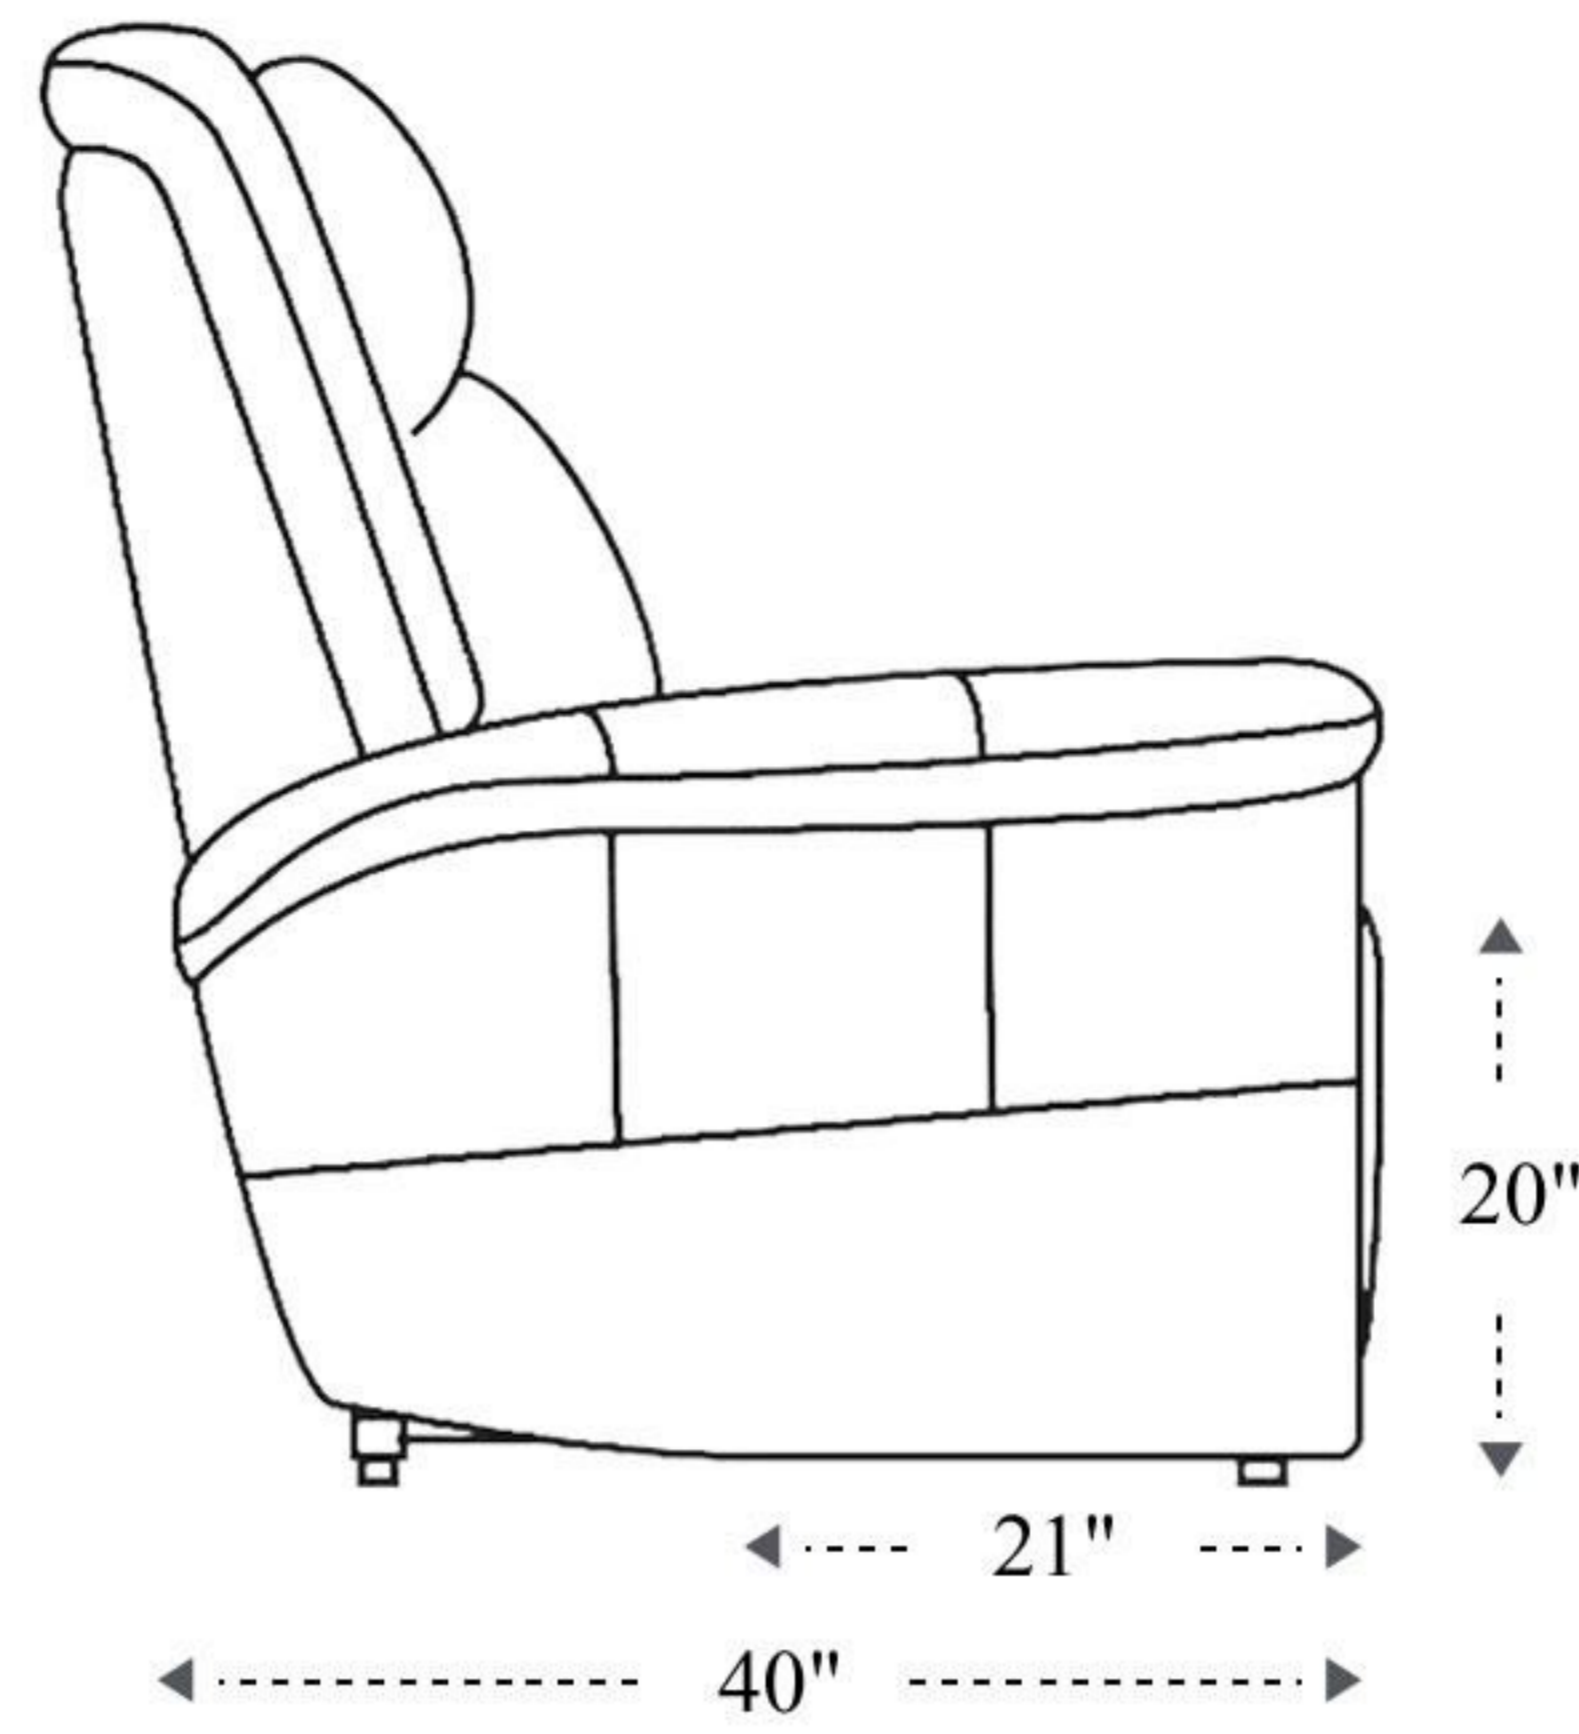

Power Reclining Loveseat

Overall Dimensions	61" x 40" x 42"
Overall Width	61"
Overall Depth	40"
Overall Height	42"
Overall Weight	206.8 lbs.
Fully Reclined	66.5"
Distance from Wall	4.5"
Back of Seat to end of Chaise	39"
Leg Height <small>(Distance from Foot Rest to Floor in Full Recline)</small>	21"
Head Height <small>(Distance from Headrest to Floor in Full Recline)</small>	33"

Seat Width	22"
Seat Depth	21"
Seat Height	20"
Arm Width	9"
Arm Depth	23"
Arm Height	26"
Back Width	24"
Back Height	29"
Headrest Extended from Back	6.5"