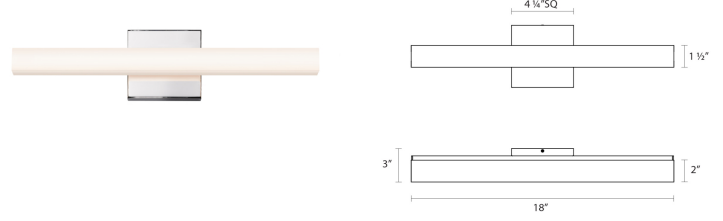

Project:

Spec Sheet

Dimensions

Height:	4.25"
Width:	18"
Extends:	2.25"
Minimum Extension:	2.25"
Maximum Extension:	2.25"
Size:	18"
Canopy/Backplate/Base Depth:	4.25
Canopy/Backplate/Base Height:	4.25

Electrical Specs

Bulb(s) Included?:	Yes
Bulb 1 Type:	Integral LED
Input Voltage:	120VAC
Wattage:	13
Initial Lumens:	900
Delivered Lumens2:	606
Color Temperature:	3000K
CRI:	90
Power Supply Type:	Transformer
Power Supply Quantity:	1
Power Supply Location:	Outlet Box
Dimming Type:	ELV
Bulb Max Wattage:	13

Installation

Installation:	Licensed electrician required
Installation Orientation:	Any Orientation

Shipping

Carton 1 L x W x H:	22" X 7" X 7"
Carton 1 Gross Weight:	3 LBS
Fixture Weight:	2

Shade

Shade 1 Material:	Optical Acrylic
-------------------	-----------------