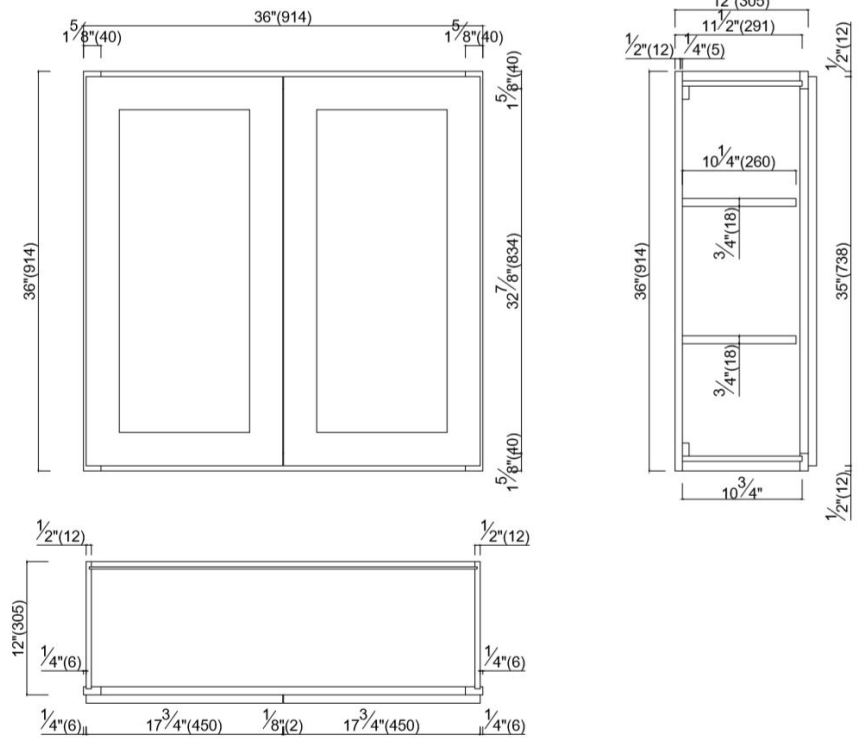

# KITCHEN CABINET

## Wall Kitchen Cabinet 36x36x12 Espresso

### SPECIFICATIONS

<b>MATERIAL CONSTRUCTION:</b>	Wood	<b>NUMBER OF SHELVES:</b>	2
<b>WOOD SPECIES:</b>	Maple	<b>SHELF STYLE:</b>	Wood
<b>ASSEMBLED DIMENSIONS:</b>	36" H x 36" L x 12" D	<b>ADJUSTIBLE SHELVES:</b>	Yes
<b>ASSEMBLED WEIGHT:</b>	60.39 lbs.	<b>SHELF ADJUSTIBILITY INCREMENTS:</b>	2.5"
<b>KITCHEN CABINET TYPE:</b>	Wall	<b>SHELF DIMENSIONS:</b>	34.75" W x 10.25" D
<b>MOUNTING TYPE:</b>	Wall Mount	<b>SHELF THICKNESS:</b>	0.75"
<b>CONSTRUCTION TYPE:</b>	Face Frame	<b>SHELF MATERIAL:</b>	Plywood; Wood
<b>HINGE STYLE:</b>	Soft Close	<b>FACE FRAME MATERIAL:</b>	Maple
<b>DOOR STYLE:</b>	2 Solid wood frame shaker doors, reversible	<b>SIDES MATERIAL:</b>	Plywood
<b>DRAWER DIMENSIONS 1:</b>	N/A	<b>BOTTOM MATERIAL:</b>	Plywood
<b>DRAWER DIMENSIONS 2:</b>	N/A	<b>BACK PANEL MATERIAL:</b>	Plywood
<b>DRAWER DIMENSIONS 3:</b>	N/A	<b>BACK BRACE MATERIAL:</b>	Wood
<b>DWR BOX MATERIAL:</b>	N/A	<b>TOE KICK INSET WIDTH:</b>	N/A
<b>DWR CONSTRUCTION:</b>	N/A	<b>TOOLS NEEDED FOR INSTALLATION:</b>	Phillips Screwdriver Mallet Wood Glue
<b>DWR GLIDE:</b>	N/A	<b>FASTENER TYPE:</b>	Wood screws, various
<b>FAKE DWR QTY:</b>	0		
<b>FAKE DWR LOCATION:</b>	N/A		