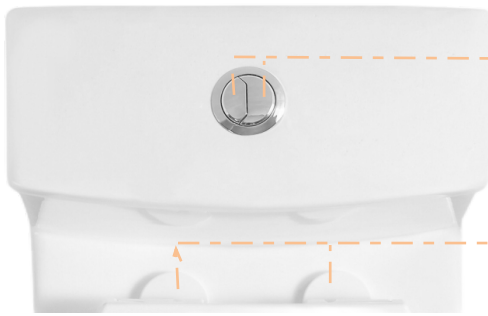

## Dual-flush 1.28GPF Elongated One-Piece Toilet HROW1068

Glazed ceramic, one-piece toilet

17.3"+ comfortable seat height  
elongated bowl

Glazed skirted trapway

Installation access

12" Rough-in

Floor mount installation

Dual High Performance Gravity Flush  
System(0.8/1.28GPF)

Chrome push button

Quick-release, soft close seat

### Specifications:

0.8/1.28 Gallon Per Flush (GPF)

Dual High Performance Gravity Flush System

12" Rough-in

Floor mount

Elongated bowl

16.5 Bowl height

Glazed ceramic