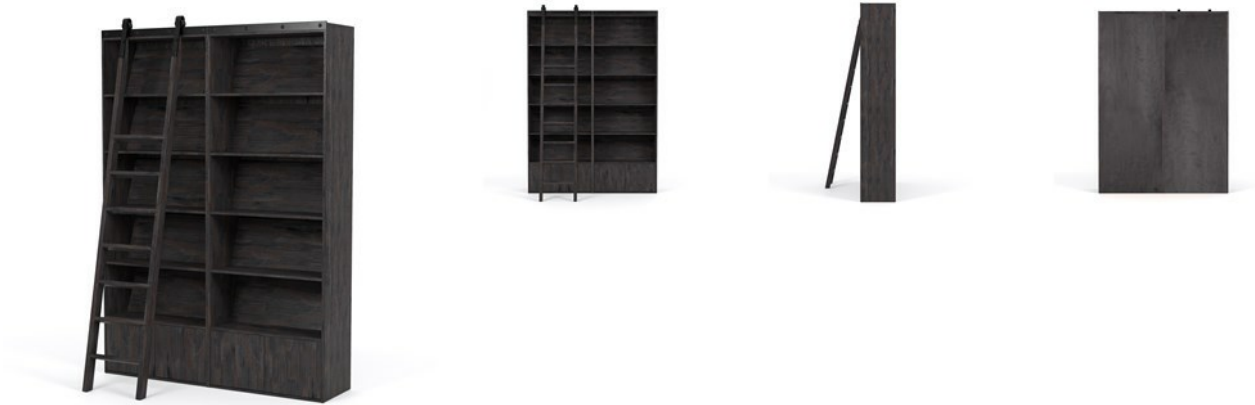

## Bane Double Bookshelf W/Ladder-Charcoal | \$2,050.00 Your Cost

### OVERVIEW

Ten roomy shelves are ready to store favorite books and treasures, with charcoal-finished solid pine suited for any space. Removable ledges slant at an angle on each shelf, for even-better display of art and coffee table-size books, plus an optional slide ladder (for decorative use only) to complete the look.

### PRODUCT DETAILS

**SKU:** 223749-002

**Collection:** Haiden

**Weight:** 321.87 lb

**Colors:** Dark Charcoal, Black Iron

**Materials:** Solid Pine, Iron

**Volume:** 113.93 cu ft

**Overall Dimensions:** 71.00" w x 17.50" d x 98.00" h