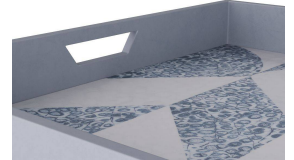

ARTERIOS

ALFIE TRAY

AYS02

H: 2.5 IN, W: 18 IN, D: 18 IN,
Slate Blue Mosaic

The angles and lines of sacred geometry inform a tray of solid wood. Designed in a two-tone pattern of slate blue mosaic, the interior has the sophisticated pattern found in marble flooring. Finished in solid slate blue about its perimeter, the wood frame has handles at either end.

APPEARANCE

Material	Resin, Wood
Finish	Slate Blue Mosaic, Slate Blue
Top Coat/Sealant	Yes

DIMENSIONS

Foot Print	W: 18 IN, D: 18 IN
------------	--------------------

SHIPPING

Product Weight	4.1 lbs
Gross Weight 1	11.02 lbs
Shipping Box 1	H: 3.9 IN, L: 19.7 IN, W: 19.7 IN