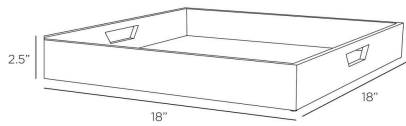

ARTERIOS

ALFIE TRAY

AYS02

H: 2.5 IN, W: 18 IN, D: 18 IN,
Slate Blue Mosaic

The angles and lines of sacred geometry inform a tray of solid wood. Designed in a two-tone pattern of slate blue mosaic, the interior has the sophisticated pattern found in marble flooring. Finished in solid slate blue about its perimeter, the wood frame has handles at either end.

APPEARANCE

Material	Resin, Wood
Finish	Slate Blue Mosaic, Slate Blue
Top Coat/Sealant	Yes

DIMENSIONS

Foot Print	W: 18 IN, D: 18 IN
------------	--------------------

SHIPPING

Product Weight	4.1 lbs
Gross Weight 1	11.02 lbs
Shipping Box 1	H: 3.9 IN, L: 19.7 IN, W: 19.7 IN