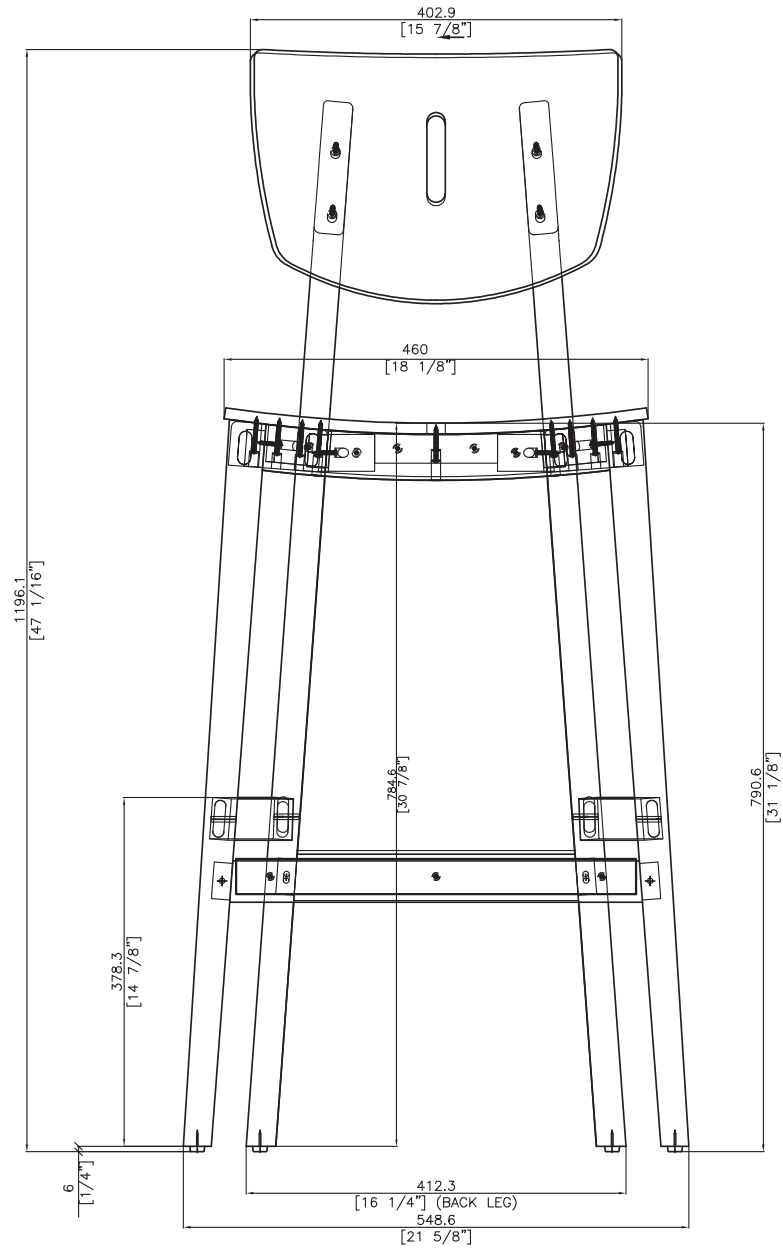

Lantern Slate

ISO VIEW

OASIQ

DWG.NO: FAE0A7-10

TITLE : ISO VIEW

DIM EXT: 548.6x648.1x1196.1 MM.

MATERIAL: TEAK+SS304

DRAWN BY : NATEE

FINISH DATE : 05-05-16
BEGIN DATE : 05-05-16

NAT
SCALE : 1:2
NAT

ISO

P. 3

FRONT VIEW

OASIQ

DWG.NO: FAEOA7-10

TITLE : FRONT VIEW

DIM EXT: 548.6x648.1x1196.1 MM.

MATERIAL: TEAK+SS304

DRAWN BY : NATEE

FINISH DATE : 05-05-16 NAT
 BEGIN DATE : 05-05-16 NAT

SCALE : 1:1

EF

P. 5

SIDE VIEW

A-A

TOP VIEW

OASIQ

DWG.NO: FAEOA7-10

TITLE : TOP VIEW

DIM EXT: 548.6x648.1x1196.1 MM.

MATERIAL: TEAK+SS304

DRAWN BY : NATEE