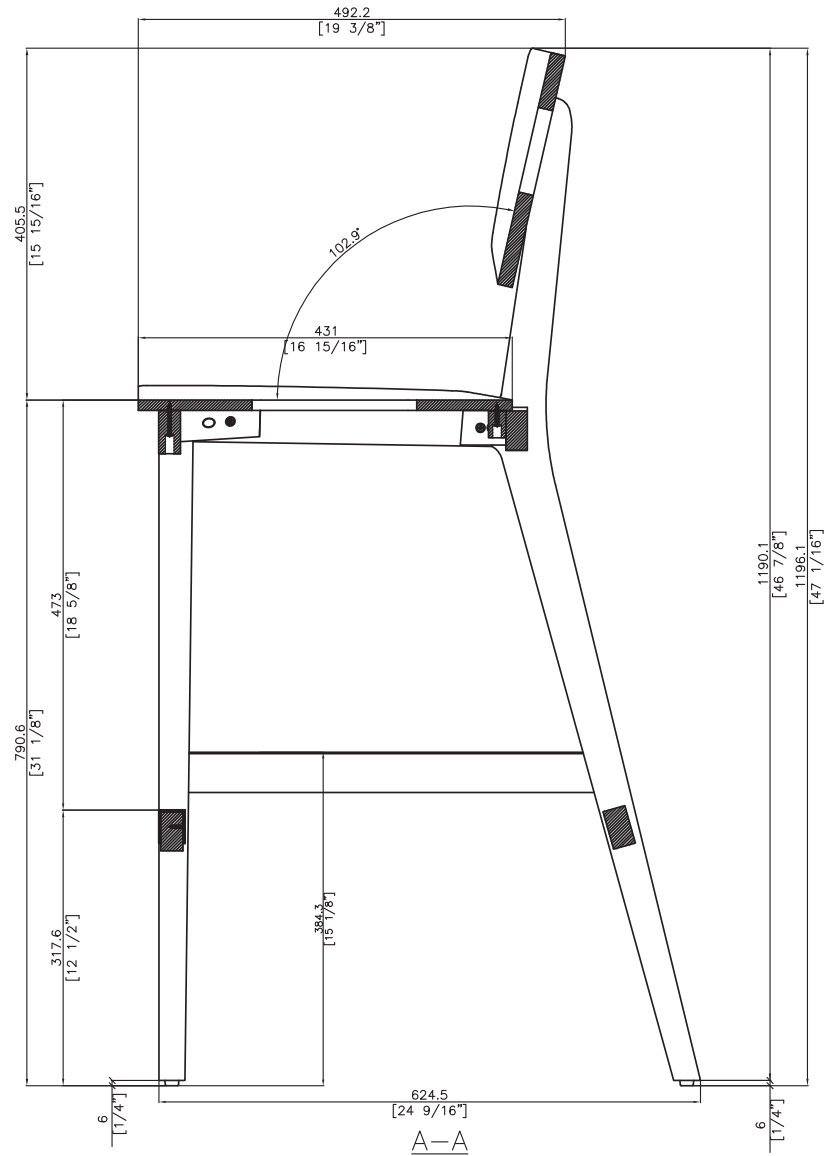

Lantern Slate

ISO VIEW

OASIQ

DWG.NO: FAE0A7-10

TITLE : ISO VIEW

DIM EXT: 548.6x648.1x1196.1 MM.

MATERIAL: TEAK+SS304

DRAWN BY : NATEE

DIM EXT: 548.6x648.1x1196.1 MM.

MATERIAL: TEAK+SS304

DRAWN BY : NATEE

FINISH DATE : 05-05-16 NAT
 BEGIN DATE : 05-05-16 NAT

SCALE : 1:1

EF

P. 5

SIDE VIEW

A-A

TOP VIEW

OASIQ

DWG.NO: FAEOA7-10

TITLE : TOP VIEW

DIM EXT: 548.6x648.1x1196.1 MM.

MATERIAL: TEAK+SS304

DRAWN BY : NATEE