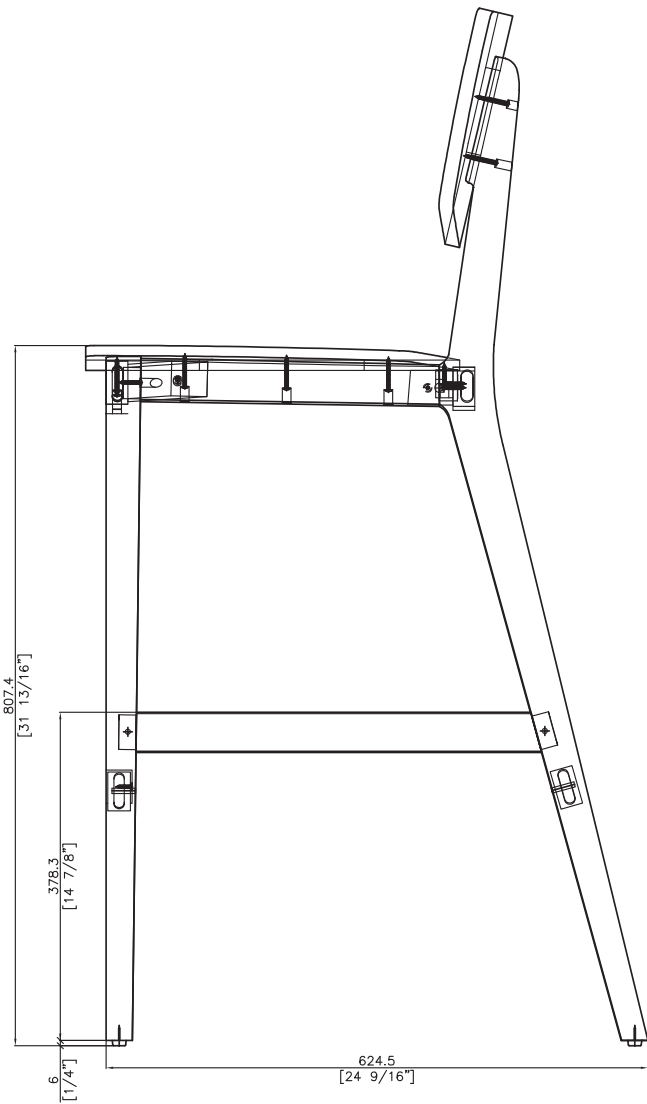

Lantern Slate

ISO VIEW

OASIQ

DWG.NO: FAE0A7-10

TITLE : ISO VIEW

DIM EXT: 548.6x648.1x1196.1 MM.

MATERIAL: TEAK+SS304

DRAWN BY : NATEE

FINISH DATE : 05-05-16
BEGIN DATE : 05-05-16

NAT
SCALE : 1:2
NAT

ISO

P. 3

FRONT VIEW

OASIQ

DWG.NO: FAEOA7-10

TITLE : FRONT VIEW

DIM EXT: 548.6x648.1x1196.1 MM.

MATERIAL: TEAK+SS304

DRAWN BY : NATEE

FINISH DATE : 05-05-16 NAT
 BEGIN DATE : 05-05-16 NAT

SCALE : 1:1

EF

P. 5

SIDE VIEW

A-A

TOP VIEW

OASIQ

DWG.NO: FAEOA7-10

TITLE : TOP VIEW

DIM EXT: 548.6x648.1x1196.1 MM.

MATERIAL: TEAK+SS304

DRAWN BY : NATEE