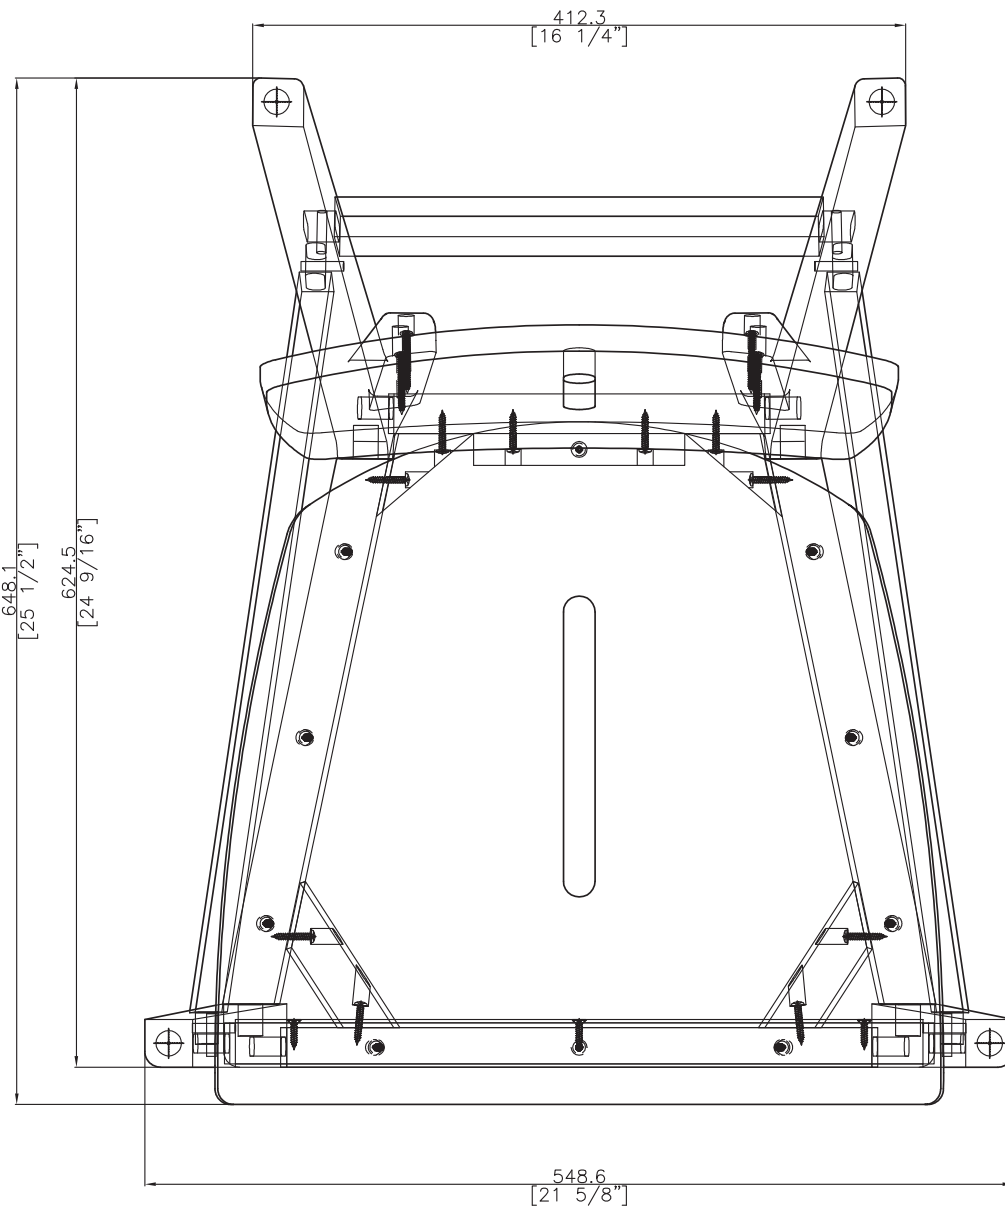

Lantern Slate

ISO VIEW

OASIQ

DWG.NO: FAE0A7-10

TITLE : ISO VIEW

DIM EXT: 548.6x648.1x1196.1 MM.

MATERIAL: TEAK+SS304

DRAWN BY : NATEE

DIM EXT: 548.6x648.1x1196.1 MM.

MATERIAL: TEAK+SS304

DRAWN BY : NATEE

FINISH DATE : 05-05-16 NAT
 BEGIN DATE : 05-05-16 NAT

SCALE : 1:1

EF

P. 5

SIDE VIEW

A-A

TOP VIEW

OASIQ

DWG.NO: FAEOA7-10

TITLE : TOP VIEW

DIM EXT: 548.6x648.1x1196.1 MM.

MATERIAL: TEAK+SS304

DRAWN BY : NATEE