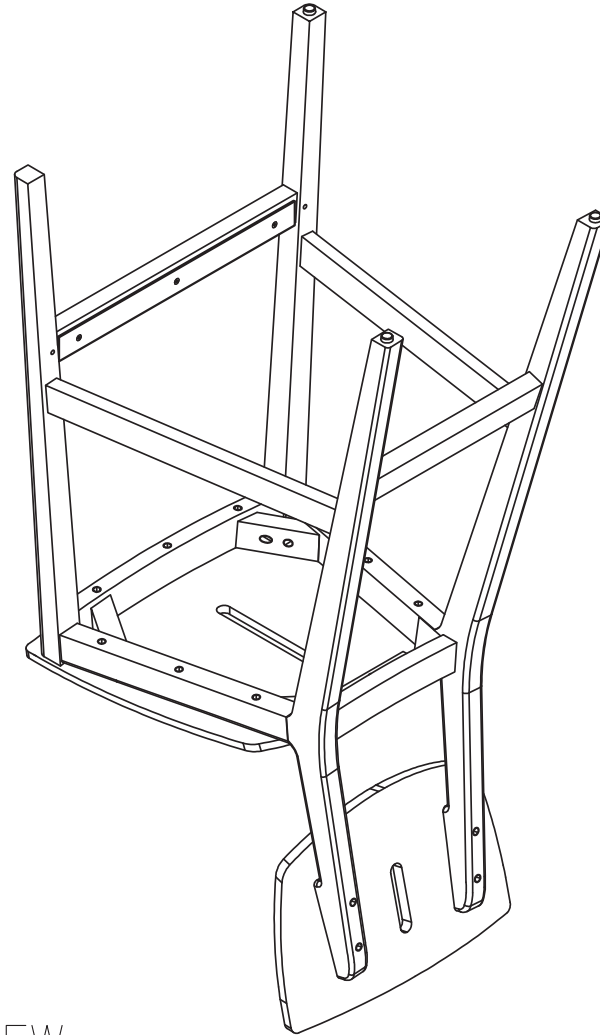

42 GREENE STREET LL NEW YORK NY 10013
T 212.355.0625 F 212.355.0628 WWW.OASIQ.US

DIUNA Bar Stool

W 21 5/8" D 24 5/8" H 47"

SH 31 1/8"

CH 1" (optional) OSH 32 1/8"

28.6 lbs Teak

DIUNA:CUSHION FABRICS

Canvas Natural

Lantern Slate

ISO VIEW

OASIQ

DWG.NO: FAE0A7-10

TITLE : ISO VIEW

DIM EXT: 548.6x648.1x1196.1 MM.

MATERIAL: TEAK+SS304

DRAWN BY : NATEE

DIM EXT: 548.6x648.1x1196.1 MM.

MATERIAL: TEAK+SS304

DRAWN BY : NATEE

FINISH DATE : 05-05-16 NAT
 BEGIN DATE : 05-05-16 NAT

SCALE : 1:1

EF

P. 5

SIDE VIEW

A-A

TOP VIEW

OASIQ

DWG.NO: FAEOA7-10

TITLE : TOP VIEW

DIM EXT: 548.6x648.1x1196.1 MM.

MATERIAL: TEAK+SS304

DRAWN BY : NATEE