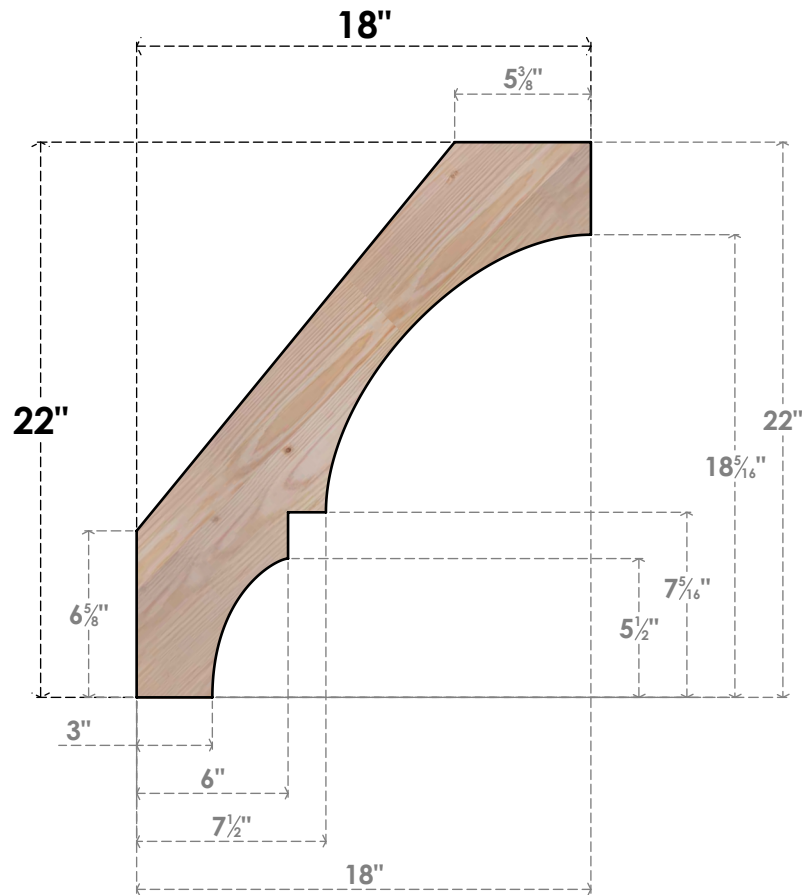

BRC06X18X22BOA00SDF

5 1/2"W X 18"D X 22"H BALBOA SMOOTH BRACE, DOUGLAS FIR

SIDE

FRONT

EKENA MILLWORK
 2300 WEST MAIN ST.
 CLARKSVILLE, TX 75426
 TOLL FREE: 866-607-0453
 WWW.EKENAMILLWORK.COM

NOTES

1. INSTALLATION TO BE COMPLETED IN ACCORDANCE WITH MANUFACTURER'S SPECIFICATIONS.
2. DRAWING MAY NOT BE TO SCALE
3. THIS DRAWING IS INTENDED FOR DESIGN AND PLANNING PURPOSES ONLY.
4. ALL INFORMATION CONTAINED HEREIN WAS CURRENT AT THE TIME OF DEVELOPMENT BUT MUST BE REVIEWED AND APPROVED BY THE PRODUCT MANUFACTURER TO BE CONSIDERED ACCURATE.
5. PRODUCTS ARE NOT KILN DRIED. THIS ITEM IS UNIQUE AND WILL CONTAIN THE NATURAL VARIATIONS THAT THE WOOD SPECIES OFFERS. THIS MAY RESULT IN VARIATIONS UP TO 1/4"