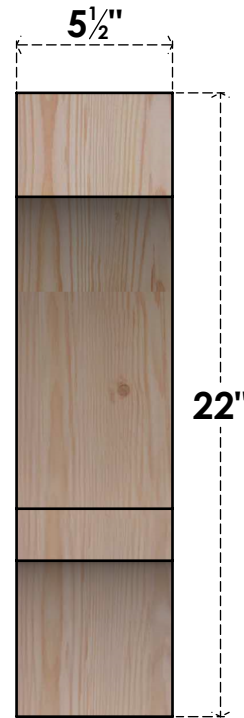

BRC06X18X22BOA00SDF

5 1/2"W X 18"D X 22"H BALBOA SMOOTH BRACE, DOUGLAS FIR

SIDE

FRONT

EKENA MILLWORK
 2300 WEST MAIN ST.
 CLARKSVILLE, TX 75426
 TOLL FREE: 866-607-0453
 WWW.EKENAMILLWORK.COM

NOTES

1. INSTALLATION TO BE COMPLETED IN ACCORDANCE WITH MANUFACTURER'S SPECIFICATIONS.
2. DRAWING MAY NOT BE TO SCALE
3. THIS DRAWING IS INTENDED FOR DESIGN AND PLANNING PURPOSES ONLY.
4. ALL INFORMATION CONTAINED HEREIN WAS CURRENT AT THE TIME OF DEVELOPMENT BUT MUST BE REVIEWED AND APPROVED BY THE PRODUCT MANUFACTURER TO BE CONSIDERED ACCURATE.
5. PRODUCTS ARE NOT KILN DRIED. THIS ITEM IS UNIQUE AND WILL CONTAIN THE NATURAL VARIATIONS THAT THE WOOD SPECIES OFFERS. THIS MAY RESULT IN VARIATIONS UP TO 1/4"