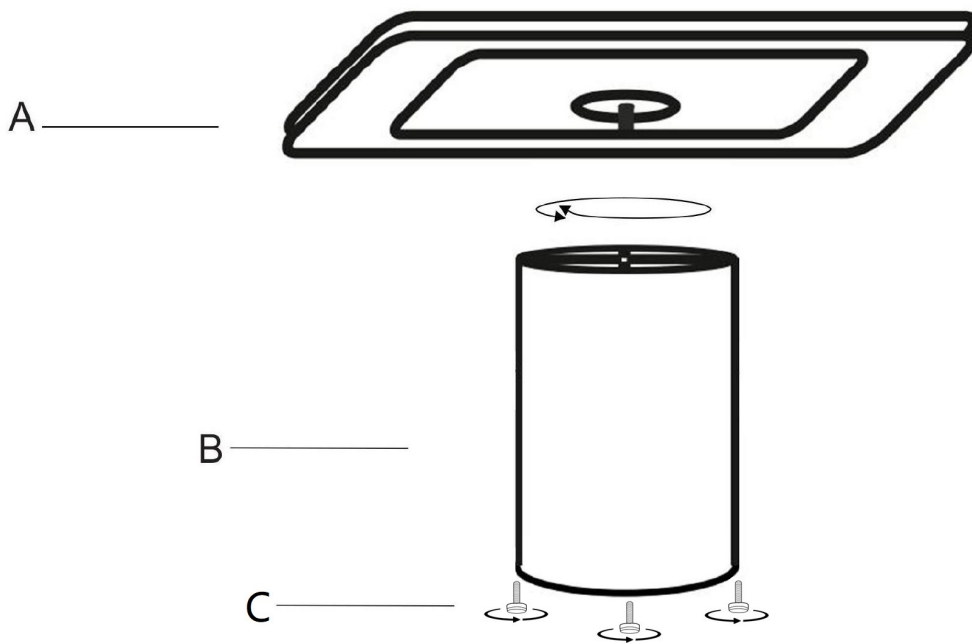

JONATHAN Y

MODEL # END5004

Product Dimension: 15.75"D x 15.75"W x 18"H

If there are any questions relating to defects, missing parts, assembly issues or replacements, please send a detailed email to cs@jonathany.com.

Part List And Hardware List

PIECE	DESCRIPTION	PICTURE	
A	TOP		1x
B	BASE		1x
C	LEVELER		4x

WARNING - DO NOT OVER TIGHTEN.
AS OVERTIGHTENING CAN CAUSE THREADS TO SLIP

NOTE - THE PRODUCT HAVE 4 LEVELERS AT THE BOTTOM
OF THE BASE TO ADJUST THE BALANCE OF THE PRODUCT.