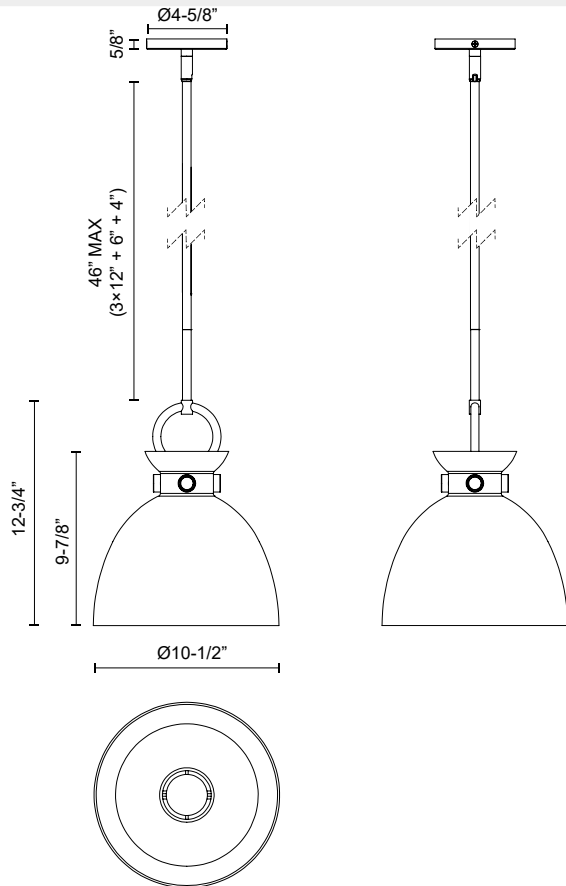

alora mood

P. 1.855.855.8926

CANADA: 19054 28TH Avenue Surrey - BC V3Z 6M3

USA: 3035 E. Lone Mountain Rd - Las Vegas, NV, 89081

WALDO PD411811

FIXTURE DIMENSIONS	D10-1/2" x H12-3/4"
GLASS DETAILS	Clear Glass, Glossy Opal Glass or Smoked Glass
LAMP TYPE	E26
WATTAGE	1 x 60W
MAX WATTAGE	60W
BULB QTY	1
BULBS INCLUDED	No
VOLTAGE	120V
MATERIAL	Steel
ROD LENGTH	46" Max (3x12" + 1x6" + 1x4")
MINIMUM HANG HEIGHT	20"
SLOPED CEILING ADAPTABLE	Yes, Up to 45 Degrees
LOCATION	Dry
CANOPY DIMENSIONS	D4-5/8" x H5/8"
BRAND	Alora Mood

[D - Diameter, L - Length, W - Width, H - Height, E - Extension]

AVAILABLE FINISHES:

*For complete warranty terms, please visit: www.aloralighting.com/warranty

WWW.ALORAMOOD.COM