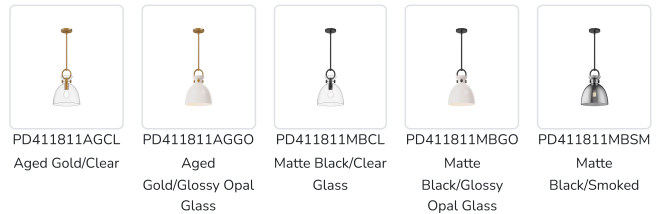

alora mood

P. 1.855.855.8926

CANADA: 19054 28TH Avenue Surrey - BC V3Z 6M3

USA: 3035 E. Lone Mountain Rd - Las Vegas, NV, 89081

WALDO PD411811

FIXTURE DIMENSIONS	D10-1/2" x H12-3/4"
GLASS DETAILS	Clear Glass, Glossy Opal Glass or Smoked Glass
LAMP TYPE	E26
WATTAGE	1 x 60W
MAX WATTAGE	60W
BULB QTY	1
BULBS INCLUDED	No
VOLTAGE	120V
MATERIAL	Steel
ROD LENGTH	46" Max (3x12" + 1x6" + 1x4")
MINIMUM HANG HEIGHT	20"
SLOPED CEILING ADAPTABLE	Yes, Up to 45 Degrees
LOCATION	Dry
CANOPY DIMENSIONS	D4-5/8" x H5/8"
BRAND	Alora Mood

[D - Diameter, L - Length, W - Width, H - Height, E - Extension]

AVAILABLE FINISHES:

*For complete warranty terms, please visit: www.aloralighting.com/warranty

WWW.ALORAMOOD.COM