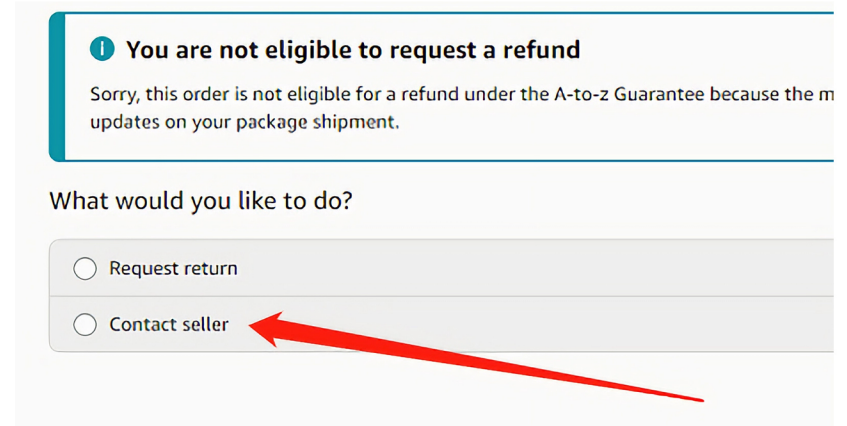

STEP1

STEP2

STEP3

STEP4

CT-401 tea table

【Kindly Remember】

If the products you receive in this package are not all of the items you purchased, please be patient. The rest of the products will be delivered by other packages.

If you would like to know where the rest of the package has arrived, please contact us through Amazon. We will get back to you within 12 hours.

You can contact us in the following ways:

1. Find your order in the list and Select **【Problem with order】** .

2. Choose your topic from list displayed and Select **【Contact seller】** .

3. We will get back to you immediately as soon as we receive your message.