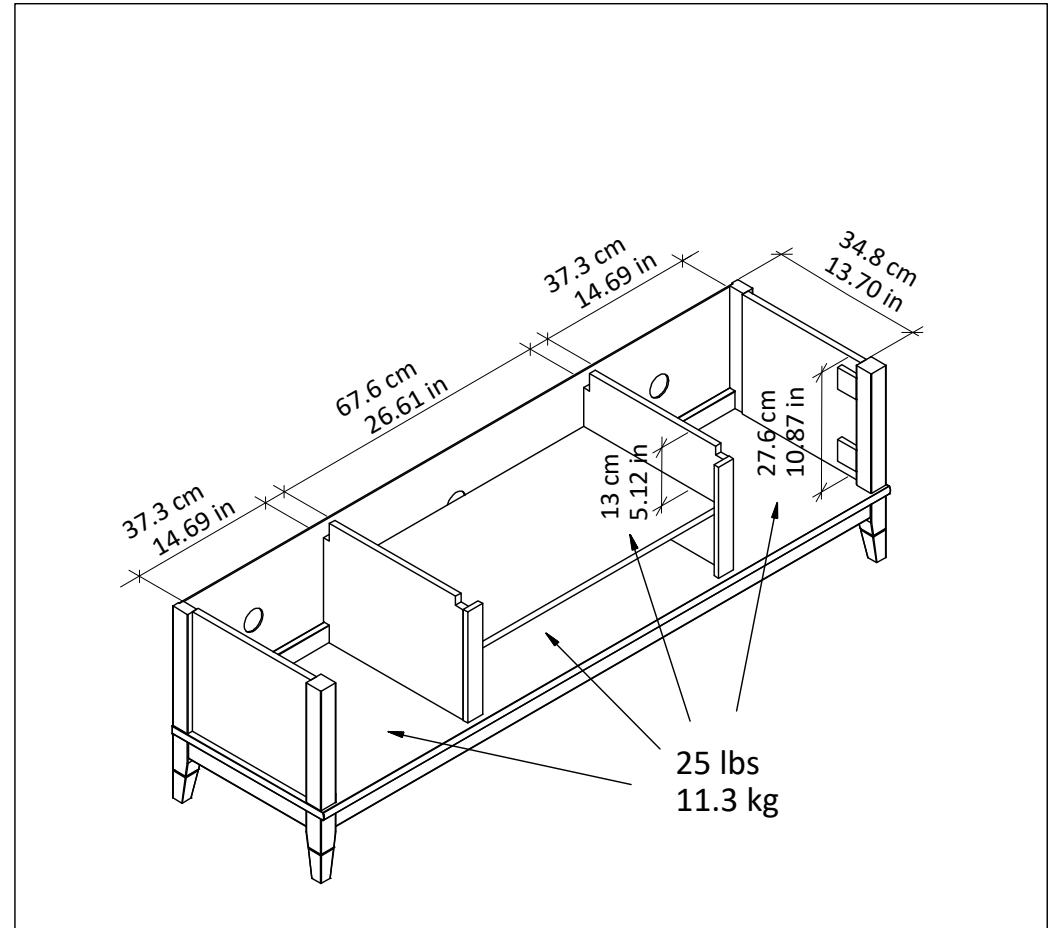

**1879408COM / 1879013COM / 1879872COM - COSMO TV STAND**

Finish: Graphite / White / Black

Wood Breakdown: 96%  
Total storage: 6.14 Cubic Feet

Overall Product Size:  
59.61in (W) x 15.74in (D) x 18.23in (H)  
151.40cm (W) x 40.00cm (D) x 46.30cm (H)

1.649 Cubic Feet  
each side storage

Maximum Weight Capacities  
Unit Weight: 99.00lbs (45.00kg)