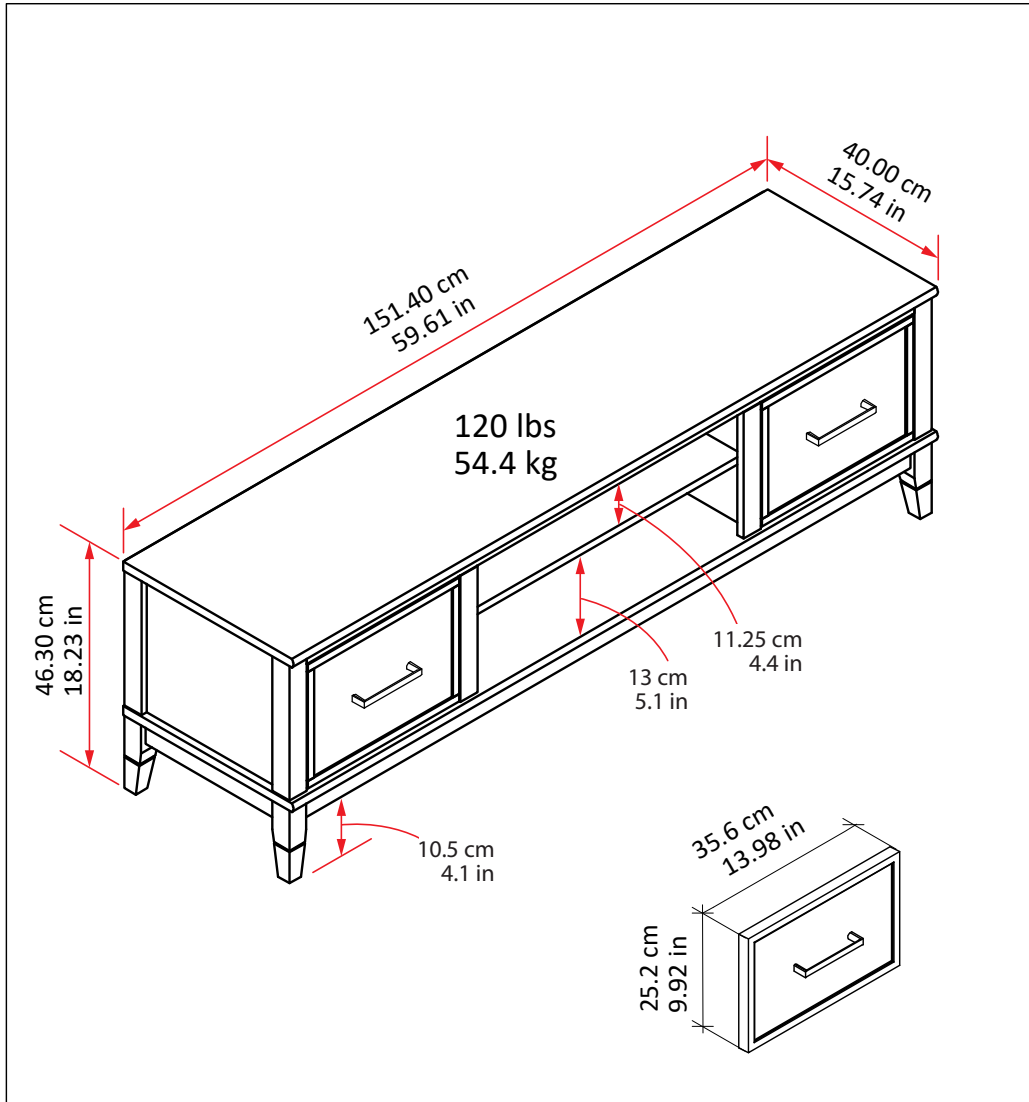

**1879408COM / 1879013COM / 1879872COM - COSMO TV STAND**

Finish: Graphite / White / Black

Wood Breakdown: 96%  
Total storage: 6.14 Cubic Feet

Overall Product Size:  
59.61in (W) x 15.74in (D) x 18.23in (H)  
151.40cm (W) x 40.00cm (D) x 46.30cm (H)

1.649 Cubic Feet  
each side storage

Maximum Weight Capacities  
Unit Weight: 99.00lbs (45.00kg)