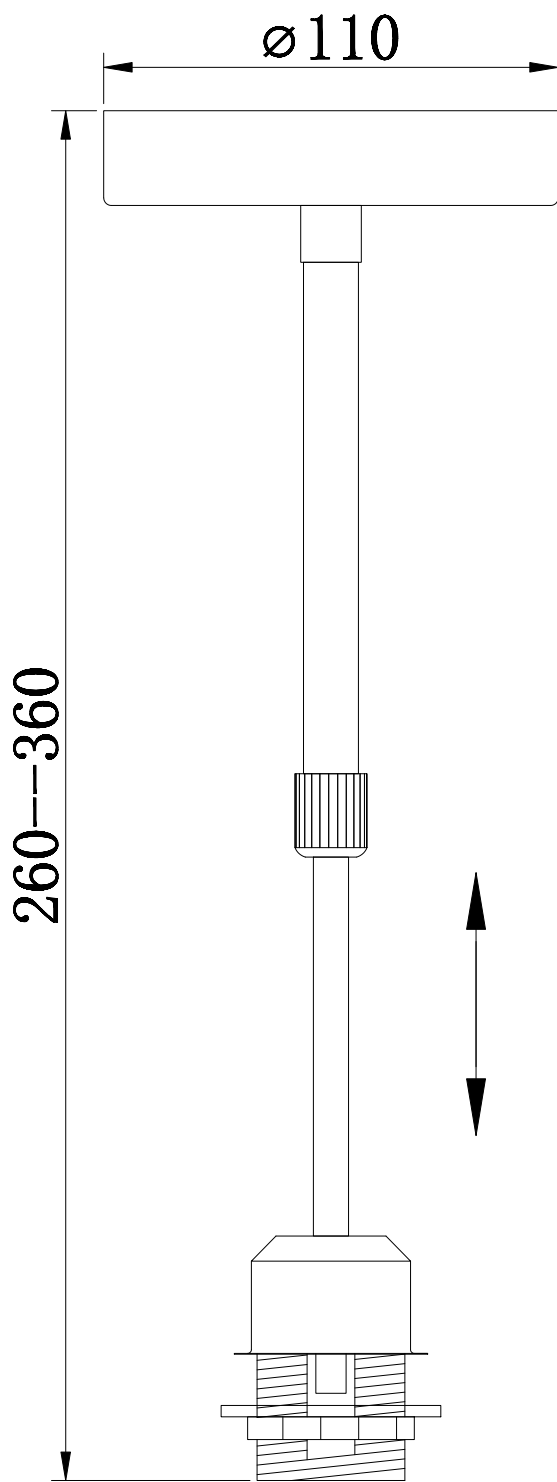

CERTIFICATION