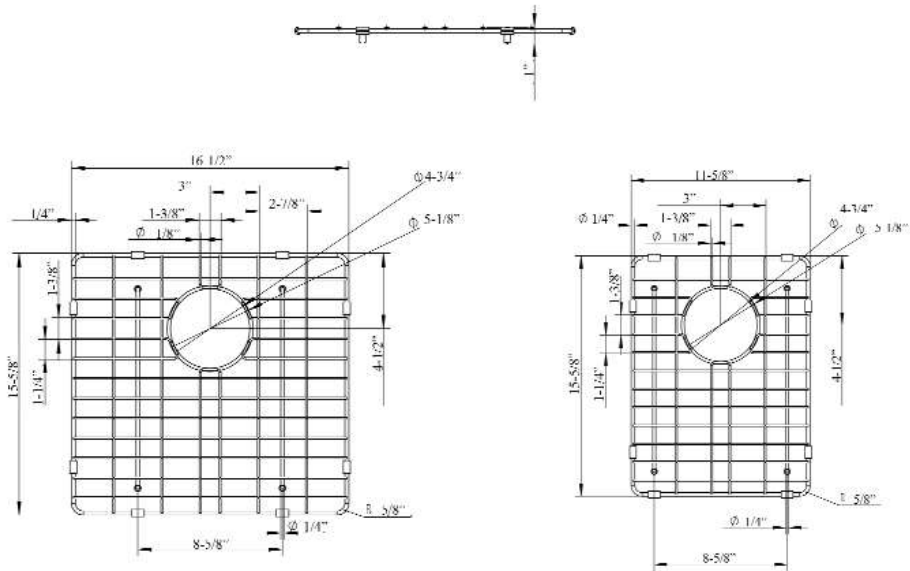

FSSDB2500 WIRE GRID

Cat. No.
FSSDB2500-WIRE

Features:

- ▶ Fits bottom of FSSDB2500 double bowl farmer sink
- ▶ Rubber Feet Covers Included

Finishes:

SS Stainless Steel

Large Wire Grid

W: 16-1/2"
D: 15-5/8"
H: 1"

Small Wire Grid

W: 11-5/8"
D: 15-5/8"
H: 1"

Drain Hole: 4-3/4"

Dimensions and specifications subject to change without notice.