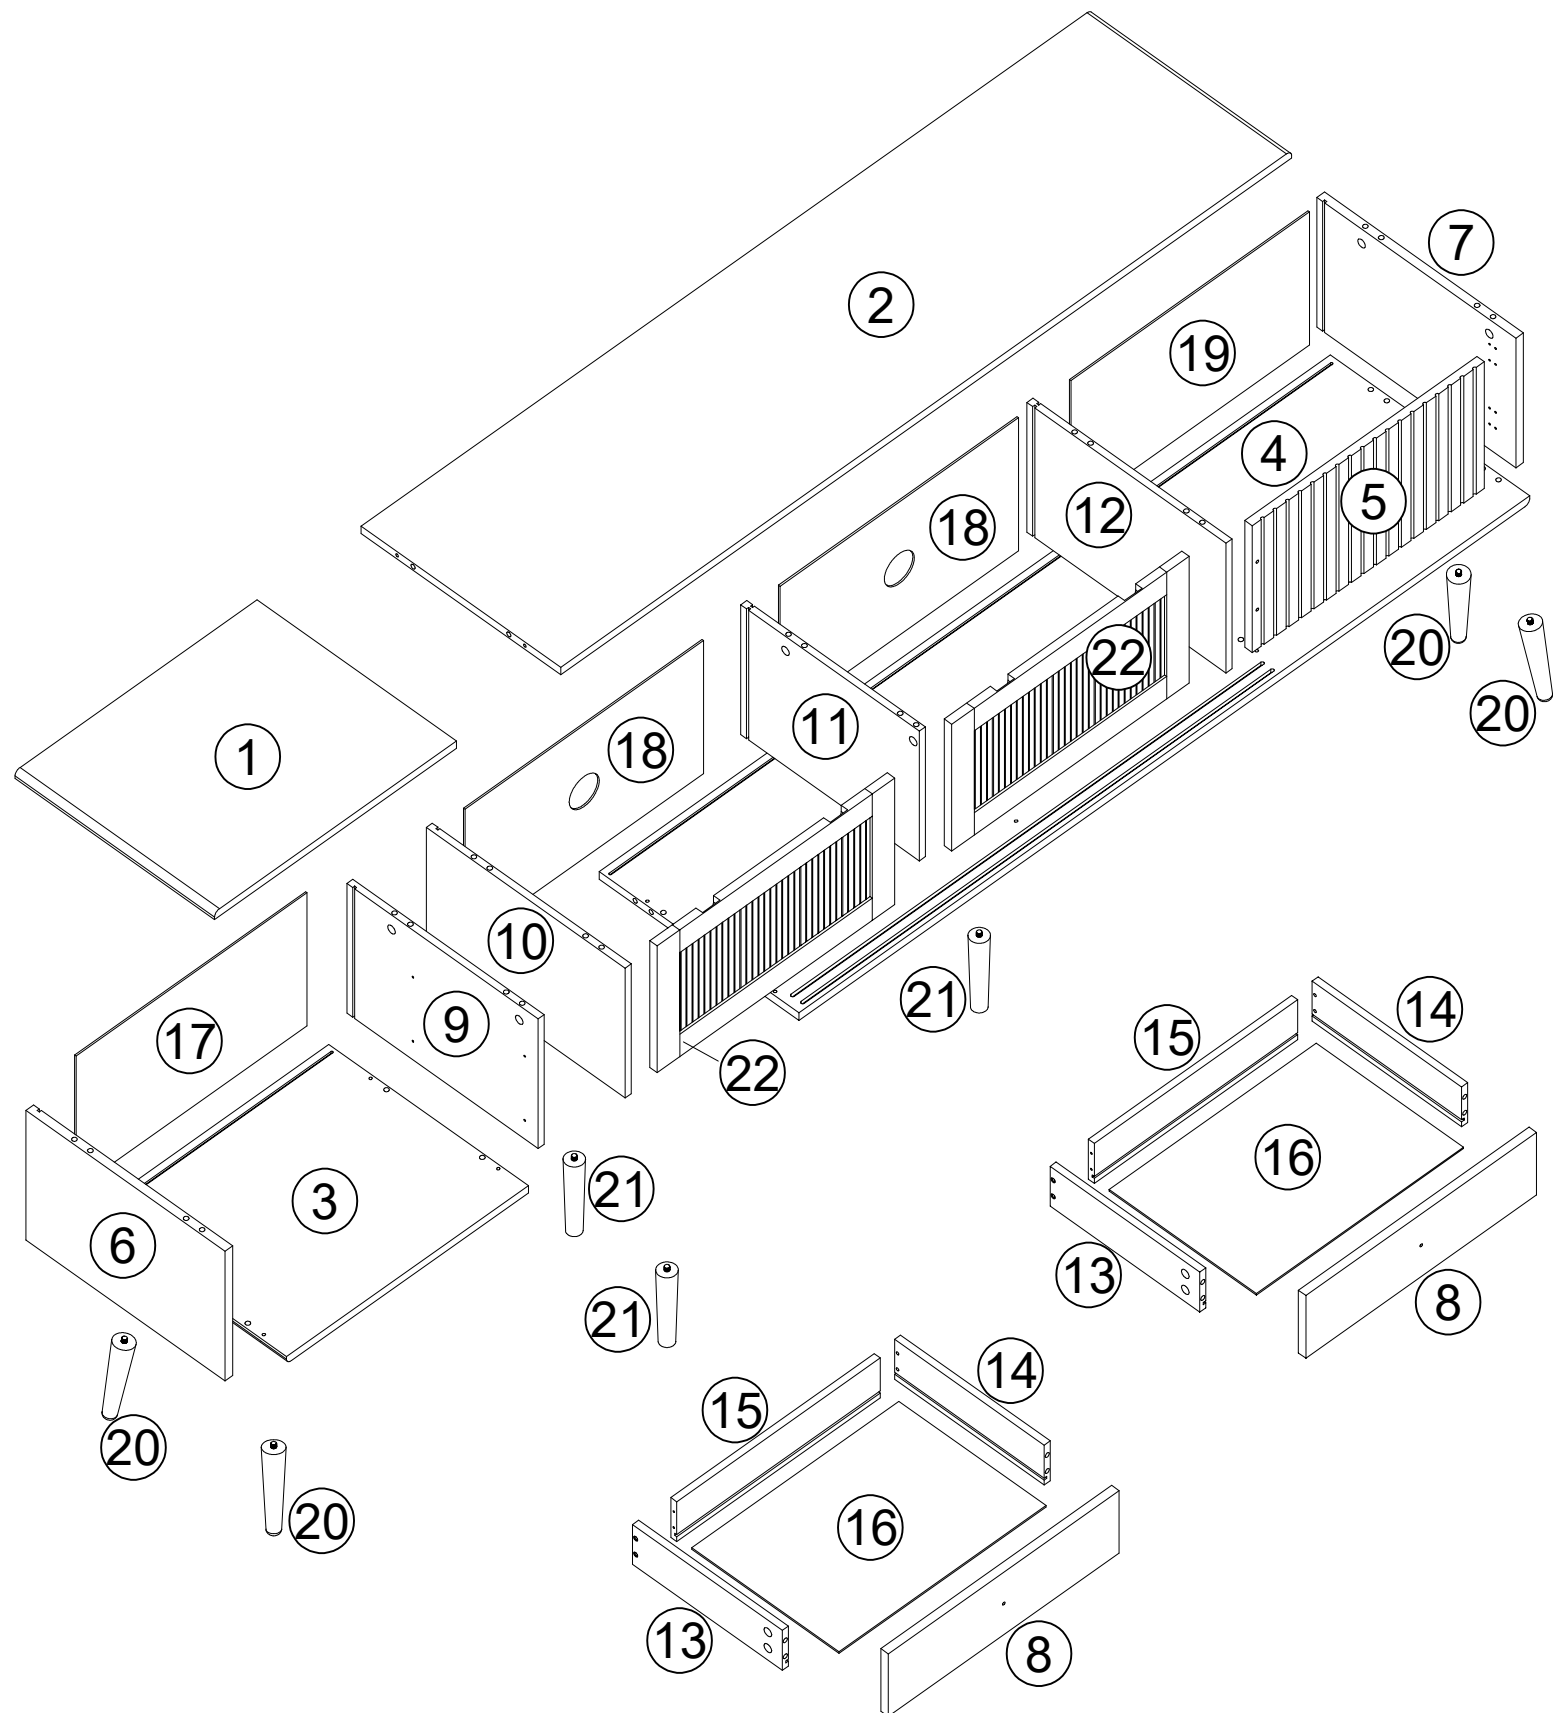

Assembly Instructions