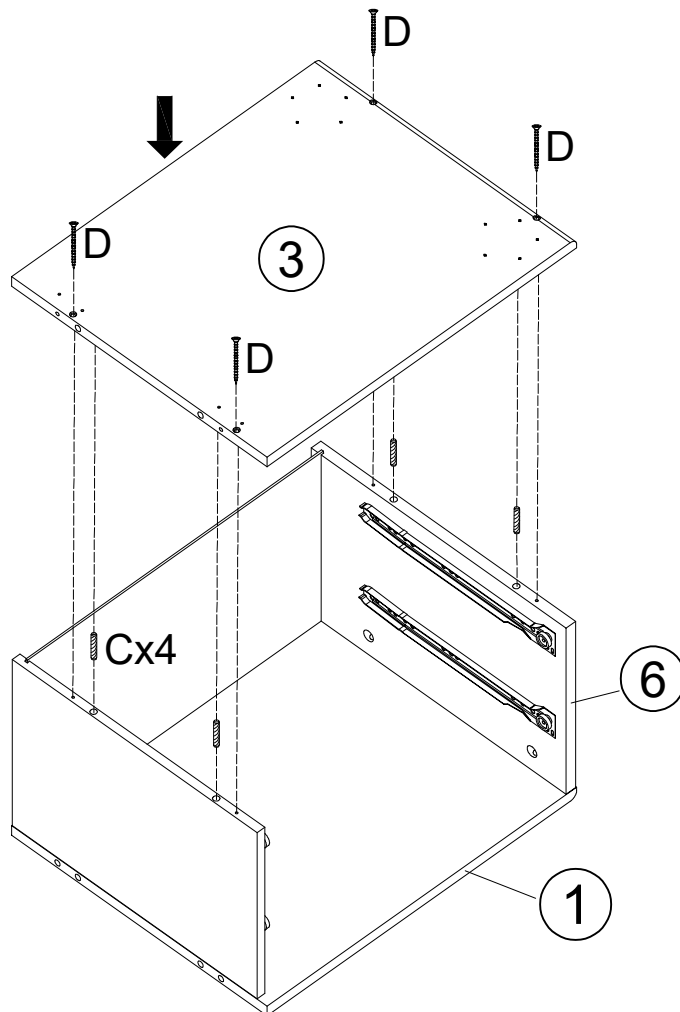

TV STAND-N710P397467P

Assembly Instructions - Please keep for future reference.

DIMENSIONS

width-76.77inch
Depth-15.75inch
Height-17.72inch

Important - Please read these instructions fully before starting assembly.

Assembly Instructions

Assembly Instructions

STEP 1

A	x4
	
M6x35mm	

STEP 2

E	x4	CL	x2
			
M3.5x12mm			

Assembly Instructions

STEP 3

E	x4	CR	x2
			
M3.5x12mm			

STEP 4

B	x4	C	x4	P	x4
					
Ø15mm		Φ8x30mm			

Assembly Instructions

STEP 5

STEP 6

C	x4	D	x4
$\Phi 8 \times 30 \text{mm}$		M4x35mm	

Assembly Instructions

STEP 7

STEP 8

Assembly Instructions

STEP 9

STEP 10

C	x8	D	x8
Φ8x30mm		M4x35mm	

Assembly Instructions

STEP 11