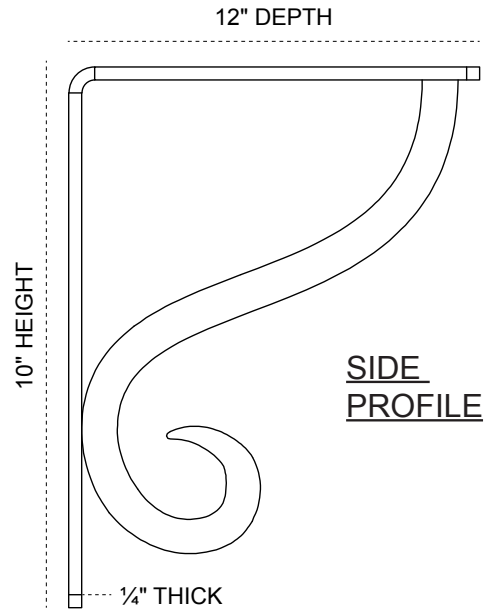

# 2-INCH W X 10-INCH D X 12-INCH H ASHFORD TRIPLE BRACE BRACKET

FRONT  
PROFILE

SIDE  
PROFILE

BACK

ISOMETRIC  
PROFILE

**HEAVY-DUTY 1/4" THICK**

**AVAILABLE IN:**  
POWDER COATED BLACK

**BKTM02X10X12TAS**