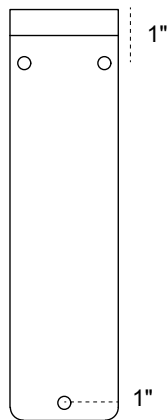

# 2-INCH W X 10-INCH D X 12-INCH H ASHFORD TRIPLE BRACE BRACKET

FRONT  
PROFILE

SIDE  
PROFILE

BACK

ISOMETRIC  
PROFILE

**HEAVY-DUTY 1/4" THICK**

**AVAILABLE IN:**  
POWDER COATED BLACK

**BKTM02X10X12TAS**