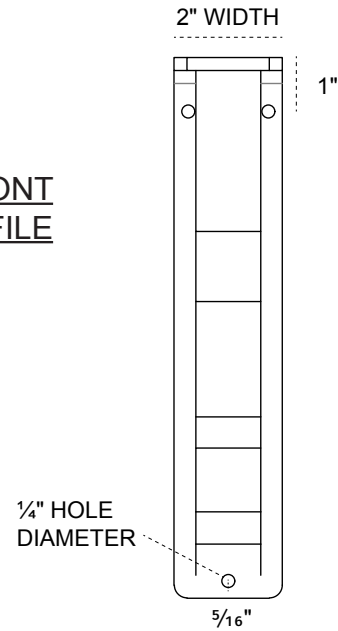

# 2-INCH W X 10-INCH D X 12-INCH H ASHFORD TRIPLE BRACE BRACKET

FRONT  
PROFILE

SIDE  
PROFILE

BACK

ISOMETRIC  
PROFILE

**HEAVY-DUTY 1/4" THICK**

**AVAILABLE IN:**  
POWDER COATED BLACK

**BKTM02X10X12TAS**