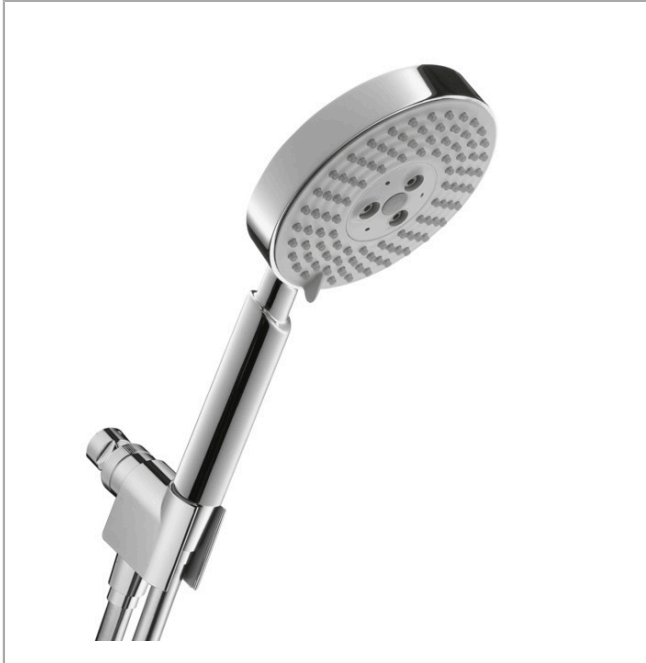

Raindance S

Handshower Set 120 3-Jet, 2.5 GPM

Finishes : **chrome** Part no. : **04187003**

Description

Features

- Consists of: Handshower, Handshower holder, Handshower hose
- integrated support function
- Spray modes: RainAir, BalanceAir, Whirl
- Flow: 2.5 GPM (9.5 L/Min)
- 26° adjustment
- rinseable screen seal

Item details

List Price $ 336.00

Technology

Compliance

Product image