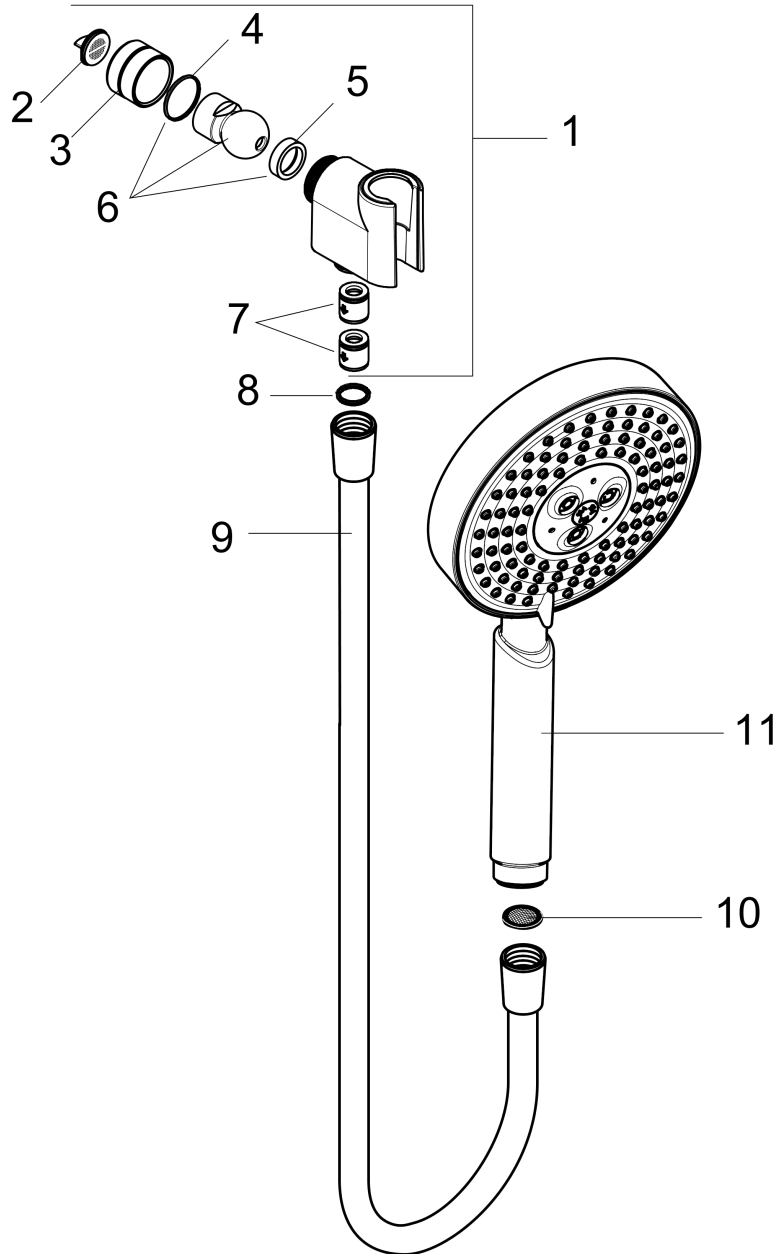

##### Features

- Consists of: Handshower, Handshower holder, Handshower hose
- integrated support function
- Spray modes: RainAir, BalanceAir, Whirl
- Flow: 2.5 GPM (9.5 L/Min)
- 26° adjustment
- rinseable screen seal

#### Product image

#### Scale drawing

**Raindance S**  
**Handshower Set 120 3-Jet, 2.5 GPM**  
 Finishes : **chrome** Part no. : **04187003**

Exploded drawing

Year of production: >11/18

#### Spare parts list

Year of production: >11/18

Pos.	Description	Part no.	Price	PU
1	support	04580000	-	1
2	filter packing	88649000	-	1
3	nut	97958000	-	1
4	lever collar	97536000	-	1
5	seal	97606000	-	1
6	ball joint	97331000	-	1
7	set of non return valves DW 15	94074000	-	1
8	seal	98058000	-	1
9	shower hose 1,60 m	28276003	-	1
10	filter packing	94246000	-	1
11	handshower	28514001	-	1