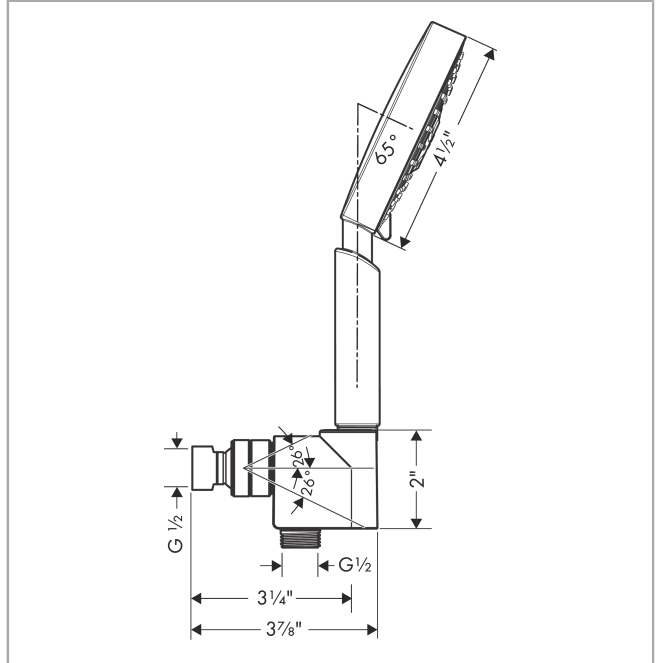

Scale drawing