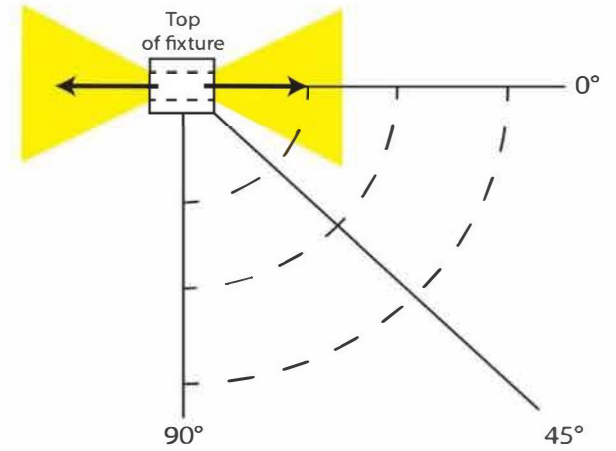

20W Wide Halogen

	0°	45°	90°
1'	12.42	1.738	No Measurable Light
2'	3.241	0.798	
3'	0.818	0.418	
4'	0.278	0.264	
5'	0.124	0.155	
6'	0.057	0.092	
7'	0.023	0.059	
8'	0.007	0.041	
9'		0.022	
10'		0.013	
11'			
12'			
13'			
14'			
15'			
16'			

35W Wide Halogen

	0°	45°	90°
1'	28.82	3.081	No Measurable Light
2'	5.99	1.396	
3'	1.598	0.757	
4'	0.568	0.478	
5'	0.261	0.292	
6'	0.138	0.198	
7'	0.079	0.136	
8'	0.043	0.107	
9'	0.022	0.079	
10'	0.011	0.058	
11'		0.041	
12'		0.033	
13'		0.024	
14'		0.018	
15'			
16'			

50W Wide Halogen

	0°	45°	90°
1'	26.65	3.72	No Measurable Light
2'	6.24	1.78	
3'	1.74	0.985	
4'	0.647	0.615	
5'	0.309	0.362	
6'	0.175	0.244	
7'	0.1	0.186	
8'	0.058	0.139	
9'	0.034	0.095	
10'	0.016	0.074	
11'		0.06	
12'		0.046	
13'		0.039	
14'		0.028	
15'		0.021	
16'		0.016	

Actual photo of light pattern
Looking down on fixture

Photometric Data: LED Insert (Wide)

All measurements in Foot-candles

3W LED 3000K

	0°	45°	90°
1'	21.65	1.834	No Measurable Light
2'	3.72	0.878	
3'	1.089	0.495	
4'	0.408	0.302	
5'	0.172	0.181	
6'	0.086	0.115	
7'	0.035	0.083	
8'	0.011	0.054	
9'		0.035	
10'		0.024	
11'		0.013	
12'			
13'			
14'			
15'			
16'			