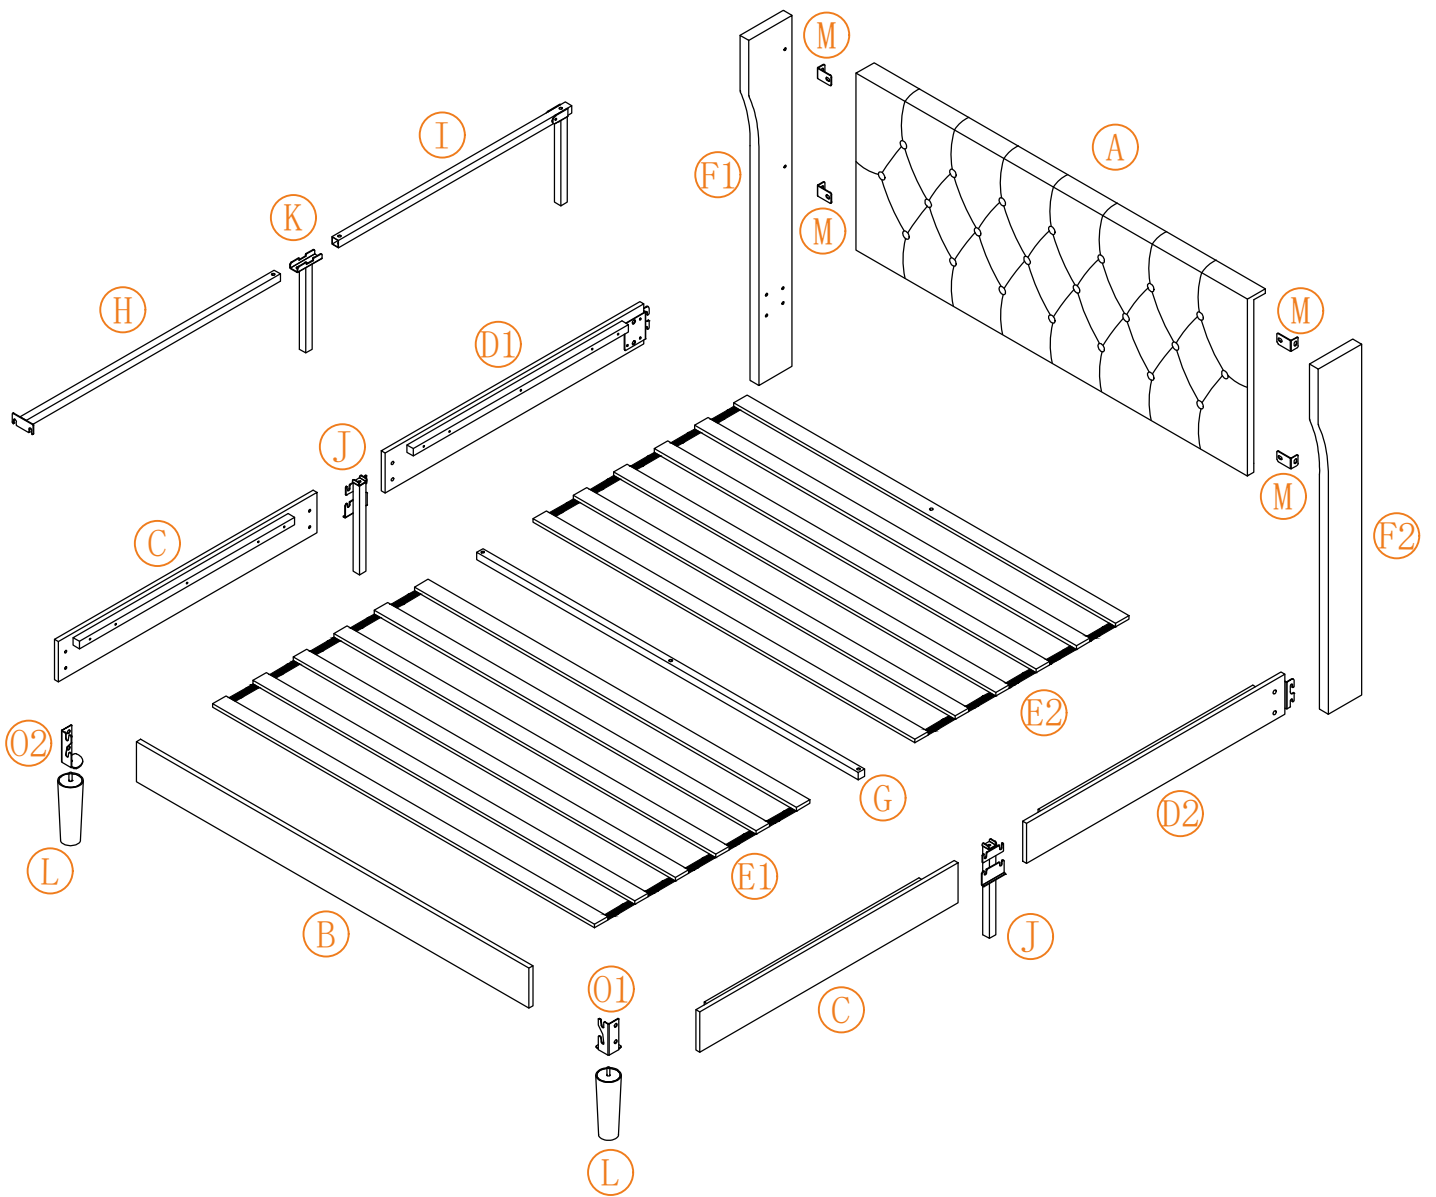

X 2

75X54 Upholstered Bed Frame-Full
80X60 Upholstered Bed Frame-Queen

P x 2

Flat head screw
M8*50

Q x 4

Countersunk screw
M8*50

R x 4

M8*40

S x 8

M8*25

T x 12

M8*18

U x 1

Ø22*Ø8.5

V x 1

M8 Spanner