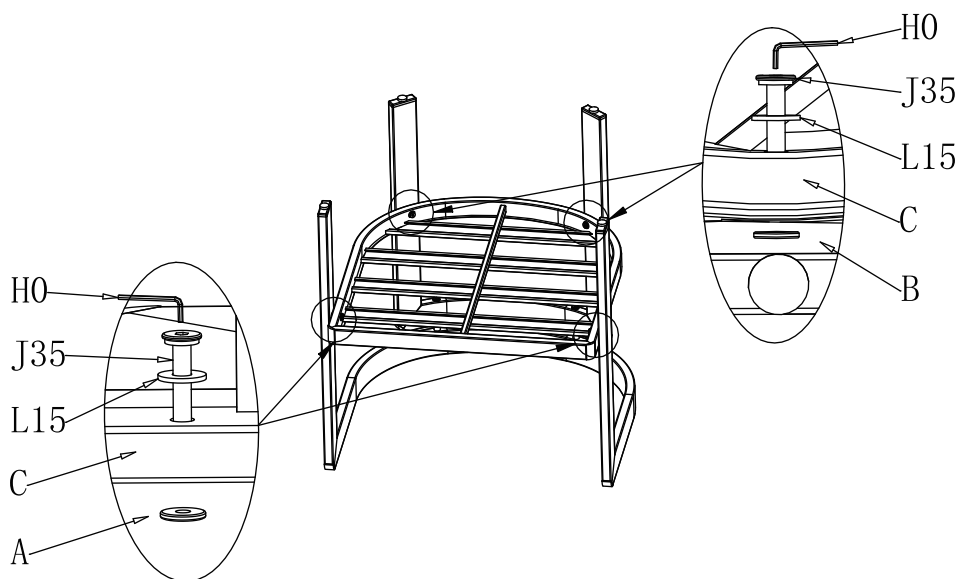

**STEP 1**

Attach the armrest (A) to the sofa leg (B) using 2 bolts (J85), 2 washers (L15) and 2 plastic washers (F). Do not over-tighten them.

**ASSEMBLY INSTRUCTIONS**

**CAVEAT**

Note: Please only tighten any bolts once all bolts place correctly and the product is lying flat. If you tighten one bolt, it may cause other bolts to get out of position.

**STEP 2**

Attach the seat (C) to the armrest (A) and sofa leg (B) using 4 bolts (J35) and 4 washers (L15).

Upon completing the entire assembly and bolting up, you can tighten down all screws.

**ASSEMBLY INSTRUCTIONS****CAVEAT**