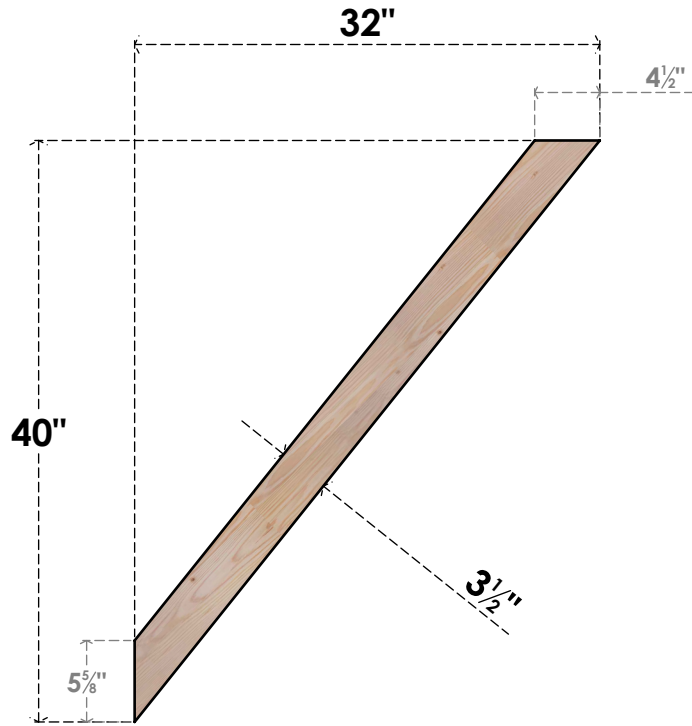

BRC04X32X40TRA00SDF

3 1/2"W X 32"D X 40"H TRADITIONAL SMOOTH BRACE, DOUGLAS FIR

SIDE

FRONT

EKENA MILLWORK
2300 WEST MAIN ST.
CLARKSVILLE, TX 75426
TOLL FREE: 866-607-0453
WWW.EKENAMILLWORK.COM

NOTES

1. INSTALLATION TO BE COMPLETED IN ACCORDANCE WITH MANUFACTURER'S SPECIFICATIONS.
2. DRAWING MAY NOT BE TO SCALE
3. THIS DRAWING IS INTENDED FOR DESIGN AND PLANNING PURPOSES ONLY.
4. ALL INFORMATION CONTAINED HEREIN WAS CURRENT AT THE TIME OF DEVELOPMENT BUT MUST BE REVIEWED AND APPROVED BY THE PRODUCT MANUFACTURER TO BE CONSIDERED ACCURATE.
5. PRODUCTS ARE NOT KILN DRIED. THIS ITEM IS UNIQUE AND WILL CONTAIN THE NATURAL VARIATIONS THAT THE WOOD SPECIES OFFERS. THIS MAY RESULT IN VARIATIONS UP TO 1/4"