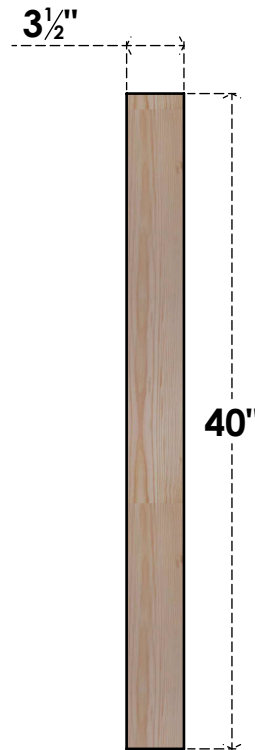

BRC04X32X40TRA00SDF

3 1/2"W X 32"D X 40"H TRADITIONAL SMOOTH BRACE, DOUGLAS FIR

SIDE

FRONT

EKENA MILLWORK
2300 WEST MAIN ST.
CLARKSVILLE, TX 75426
TOLL FREE: 866-607-0453
WWW.EKENAMILLWORK.COM

NOTES

1. INSTALLATION TO BE COMPLETED IN ACCORDANCE WITH MANUFACTURER'S SPECIFICATIONS.
2. DRAWING MAY NOT BE TO SCALE
3. THIS DRAWING IS INTENDED FOR DESIGN AND PLANNING PURPOSES ONLY.
4. ALL INFORMATION CONTAINED HEREIN WAS CURRENT AT THE TIME OF DEVELOPMENT BUT MUST BE REVIEWED AND APPROVED BY THE PRODUCT MANUFACTURER TO BE CONSIDERED ACCURATE.
5. PRODUCTS ARE NOT KILN DRIED. THIS ITEM IS UNIQUE AND WILL CONTAIN THE NATURAL VARIATIONS THAT THE WOOD SPECIES OFFERS. THIS MAY RESULT IN VARIATIONS UP TO 1/4"