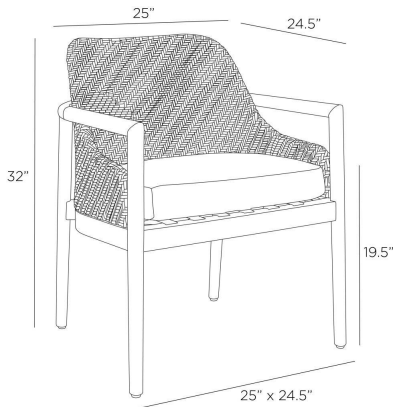

CHILTON OUTDOOR DINING CHAIR

FRS14
H: 32 IN, W: 25 IN, D: 24.5 IN,
Pearl Outdoor Performance Bouclé

The Chilton updates the sleek lines and open arms of a mid-century icon. An organic spin on the era's design, the sculptural back of dark blonde synthetic rattan is cradled by a solid natural teak wood frame. A supportive cushion of our Pearl Outdoor Performance Bouclé was designed to withstand the elements. Finish will vary.

DIMENSIONS

Arm	H: 25 IN, W: 1.5 IN, D: 15 IN
Foot Print	W: 25 IN, D: 24.5 IN
Seat	H: 19.5 IN, W: 21 IN, D: 18 IN
Seat Back	H: 14.5 IN, W: 21 IN, D: 1 IN

SHIPPING

Product Weight	22.1 lbs
Gross Weight 1	25 lbs
Gross Weight 2	7 lbs
Shipping Box 1	H: 36.61 IN, L: 27.56 IN, W: 27.56 IN
Shipping Box 2	H: 8 IN, L: 25 IN, W: 25 IN