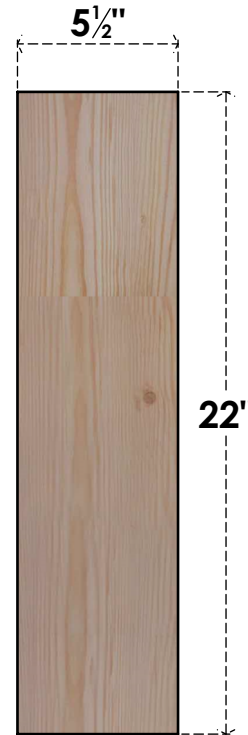

BRC06X22X22TRA00SDF

5 1/2"W X 22"D X 22"H TRADITIONAL SMOOTH BRACE, DOUGLAS FIR

SIDE

FRONT

EKENA MILLWORK
 2300 WEST MAIN ST.
 CLARKSVILLE, TX 75426
 TOLL FREE: 866-607-0453
 WWW.EKENAMILLWORK.COM

NOTES

1. INSTALLATION TO BE COMPLETED IN ACCORDANCE WITH MANUFACTURER'S SPECIFICATIONS.
2. DRAWING MAY NOT BE TO SCALE
3. THIS DRAWING IS INTENDED FOR DESIGN AND PLANNING PURPOSES ONLY.
4. ALL INFORMATION CONTAINED HEREIN WAS CURRENT AT THE TIME OF DEVELOPMENT BUT MUST BE REVIEWED AND APPROVED BY THE PRODUCT MANUFACTURER TO BE CONSIDERED ACCURATE.
5. PRODUCTS ARE NOT KILN DRIED. THIS ITEM IS UNIQUE AND WILL CONTAIN THE NATURAL VARIATIONS THAT THE WOOD SPECIES OFFERS. THIS MAY RESULT IN VARIATIONS UP TO 1/4"