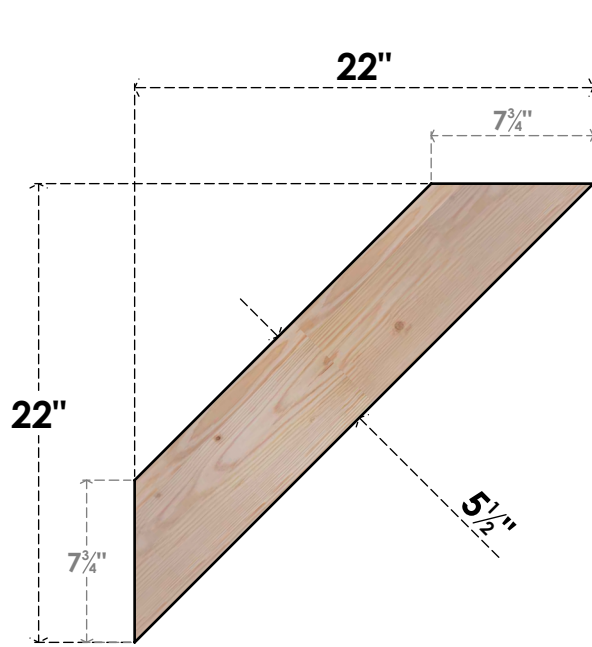

BRC06X22X22TRA00SDF

5 1/2"W X 22"D X 22"H TRADITIONAL SMOOTH BRACE, DOUGLAS FIR

SIDE

FRONT

EKENA MILLWORK
 2300 WEST MAIN ST.
 CLARKSVILLE, TX 75426
 TOLL FREE: 866-607-0453
 WWW.EKENAMILLWORK.COM

NOTES

1. INSTALLATION TO BE COMPLETED IN ACCORDANCE WITH MANUFACTURER'S SPECIFICATIONS.
2. DRAWING MAY NOT BE TO SCALE
3. THIS DRAWING IS INTENDED FOR DESIGN AND PLANNING PURPOSES ONLY.
4. ALL INFORMATION CONTAINED HEREIN WAS CURRENT AT THE TIME OF DEVELOPMENT BUT MUST BE REVIEWED AND APPROVED BY THE PRODUCT MANUFACTURER TO BE CONSIDERED ACCURATE.
5. PRODUCTS ARE NOT KILN DRIED. THIS ITEM IS UNIQUE AND WILL CONTAIN THE NATURAL VARIATIONS THAT THE WOOD SPECIES OFFERS. THIS MAY RESULT IN VARIATIONS UP TO 1/4"