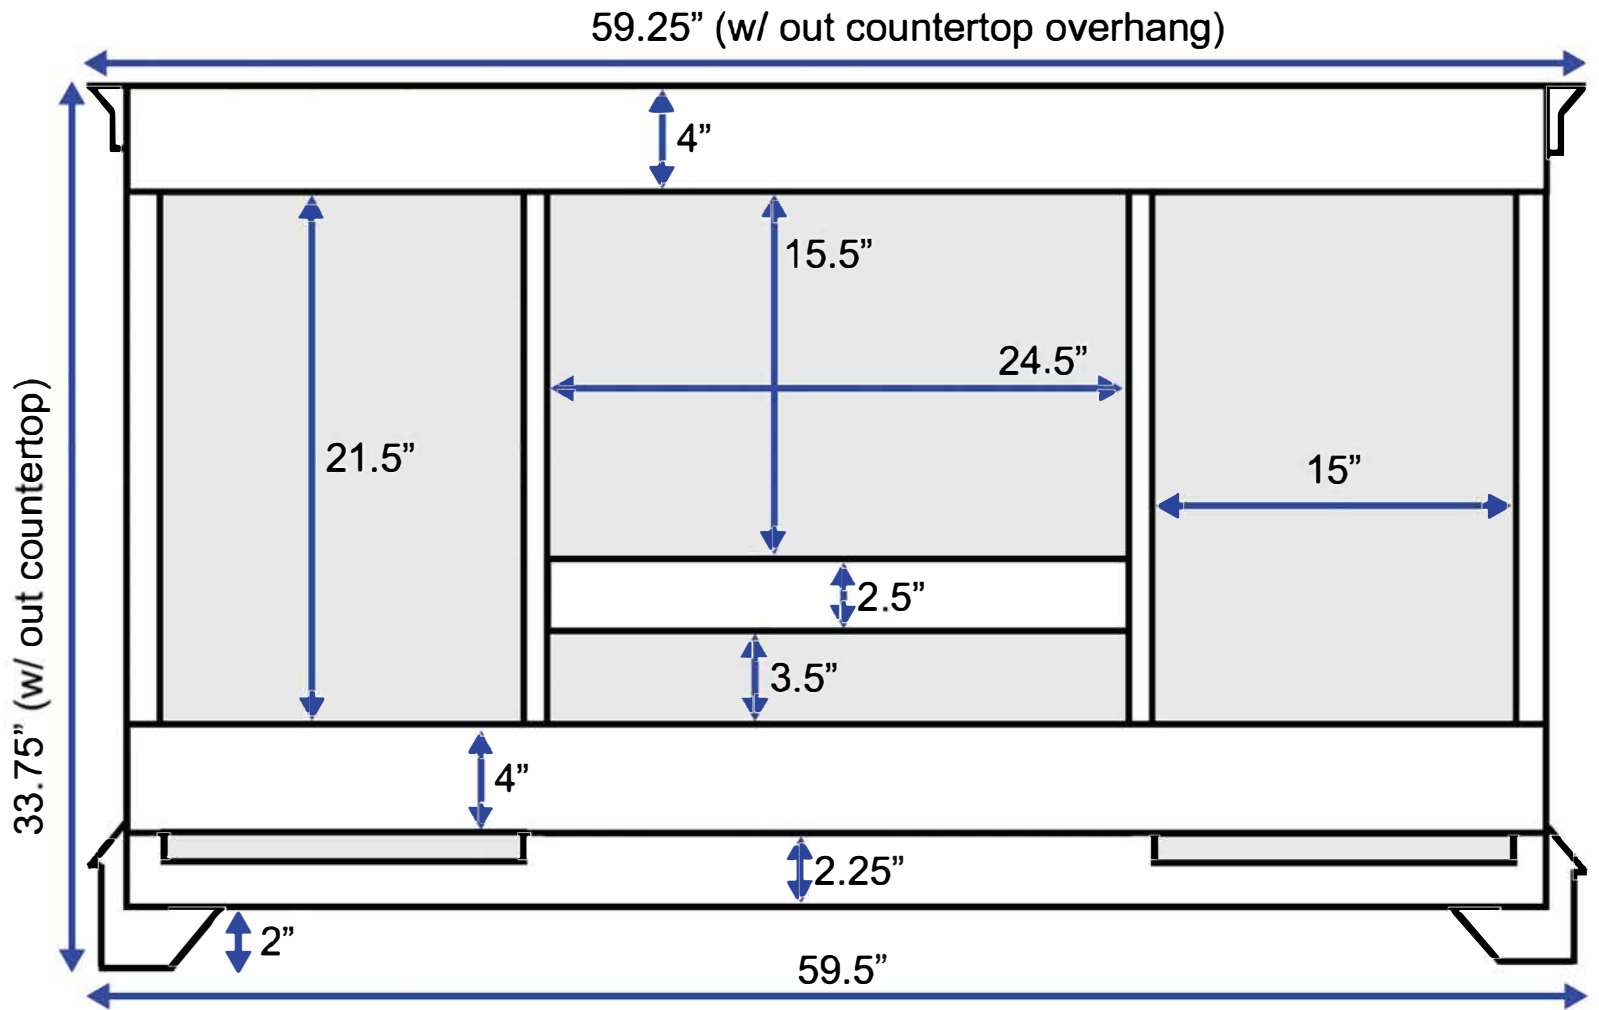

60-inch Single Vanity (Back View)

All measurements are approximate and rounded to the nearest quarter inch.
Please allow for a slight margin of error.