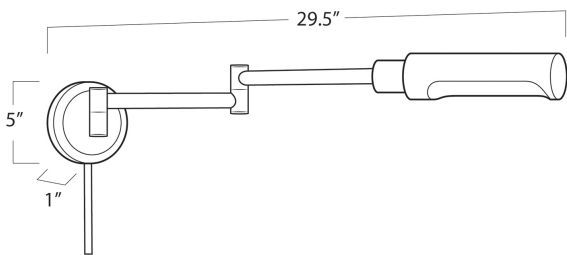

### Noble Swing Arm Task Sconce 15-1153ORB

<b>HEIGHT</b>	41
<b>WIDTH</b>	5
<b>DEPTH</b>	29.5
<b>SHADE DIMS</b>	N/A
<b>SHADE COLOR</b>	N/A
<b>BULB QTY</b>	1
<b>BULB TYPE</b>	T Type Medium Base (E26)
<b>SOCKET</b>	E26 Cast Dimmer
<b>WATTAGE</b>	40 Watt Max
<b>WIRING TYPE</b>	Hard Wire or Pinup
<b>BACKPLATE</b>	5 dia x 1
<b>JUNCTION BOX</b>	2.5 from top and bottom, 2.5 from sides
<b>MATERIAL</b>	Steel
<b>FINISH</b>	Oil Rubbed Bronze
<b>NOTES</b>	N/A
<b>FREIGHT ONLY</b>	No