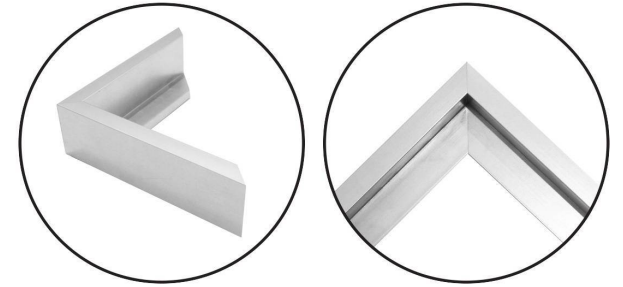

WENDOVER ART GROUP

ITEM NUMBER : **WLA2108**

TITLE : **Blending Reflections**

OUTWARD DIMENSION (W X H) : **65.5" x 43.5"**

FRAME (WIDTH X DEPTH) : **M1115 | 0.63" x 2.13"**

FRAME FINISH : **Floater Frame**

Silver

DESCRIPTION :

Giclee on Canvas, Gallery Wrapped, Artist Enhanced