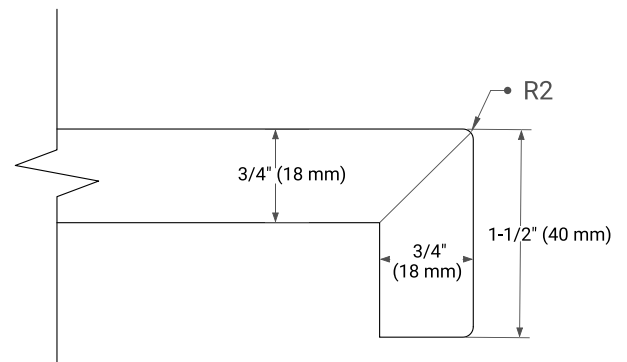

30" SINGLE SINK BASE CABINET

BASE CABINET DIMENSIONS

30" W x 21.5" D x 34.5" H

FEATURES

- Solid wood frame & plywood panels
- Dovetail drawers and joints
- Soft closing doors & drawers

HARDWARE FINISHES*

Brushed Nickel Satin Brass Matte Black Polished Chrome

31" SINGLE OVAL SINK COUNTERTOP WITH 1.5 IN. THICKNESS

OVERALL DIMENSIONS

30.5" W x 22" D x 1.5" H

COUNTERTOP OPTIONS

Carrara Marble

White Quartz

FEATURES

- Solid countertop with mitered edges & seams
- Undermount white oval sink
- Pre-drilled for 8" widespread faucet

INCLUDED

- Countertop
- Matching Backsplash
- Oval Sink

COUNTERTOP PLAN VIEW

EDGE SIDE VIEW

THREE DIMENSIONAL COUNTERTOP VIEW