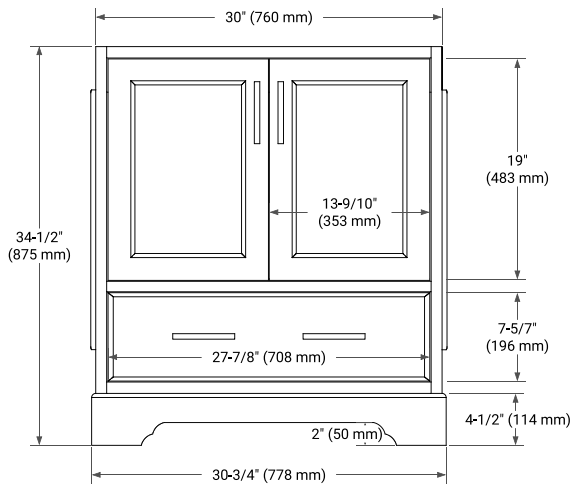

30" SINGLE SINK BASE CABINET

BASE CABINET DIMENSIONS

30" W x 21.5" D x 34.5" H

FEATURES

- Solid wood frame & plywood panels
- Dovetail drawers and joints
- Soft closing doors & drawers

HARDWARE FINISHES*

Brushed Nickel   Satin Brass   Matte Black   Polished Chrome

*Hardware comes preinstalled with the illustrated option. Other finishes are available on our online store if you prefer a different one.

AVAILABLE COLORS

White   Grey   Midnight Blue

FRONT VIEW

SIDE VIEW

PLAN VIEW