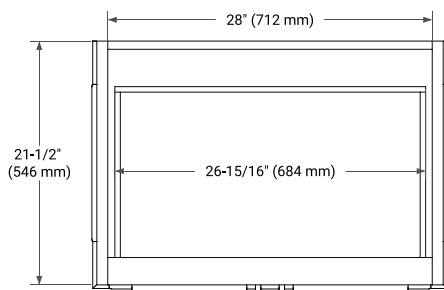

30" SINGLE SINK BASE CABINET

BASE CABINET DIMENSIONS

30" W x 21.5" D x 34.5" H

FEATURES

- Solid wood frame & plywood panels
- Dovetail drawers and joints
- Soft closing doors & drawers

HARDWARE FINISHES*

Brushed Nickel Satin Brass Matte Black Polished Chrome

31" SINGLE OVAL SINK COUNTERTOP WITH 1.5 IN. THICKNESS

OVERALL DIMENSIONS

30.5" W x 22" D x 1.5" H

COUNTERTOP OPTIONS

Carrara Marble

White Quartz

FEATURES

- Solid countertop with mitered edges & seams
- Undermount white oval sink
- Pre-drilled for 8" widespread faucet

INCLUDED

- Countertop
- Matching Backsplash
- Oval Sink

COUNTERTOP PLAN VIEW

EDGE SIDE VIEW

THREE DIMENSIONAL COUNTERTOP VIEW