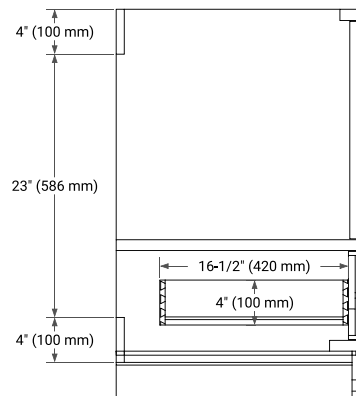

30" SINGLE SINK BASE CABINET

BASE CABINET DIMENSIONS

30" W x 21.5" D x 34.5" H

FEATURES

- Solid wood frame & plywood panels
- Dovetail drawers and joints
- Soft closing doors & drawers

HARDWARE FINISHES*

Brushed Nickel Satin Brass Matte Black Polished Chrome

31" SINGLE OVAL SINK COUNTERTOP WITH 1.5 IN. THICKNESS

OVERALL DIMENSIONS

30.5" W x 22" D x 1.5" H

COUNTERTOP OPTIONS

Carrara Marble

White Quartz

FEATURES

- Solid countertop with mitered edges & seams
- Undermount white oval sink
- Pre-drilled for 8" widespread faucet

INCLUDED

- Countertop
- Matching Backsplash
- Oval Sink

COUNTERTOP PLAN VIEW

EDGE SIDE VIEW

THREE DIMENSIONAL COUNTERTOP VIEW