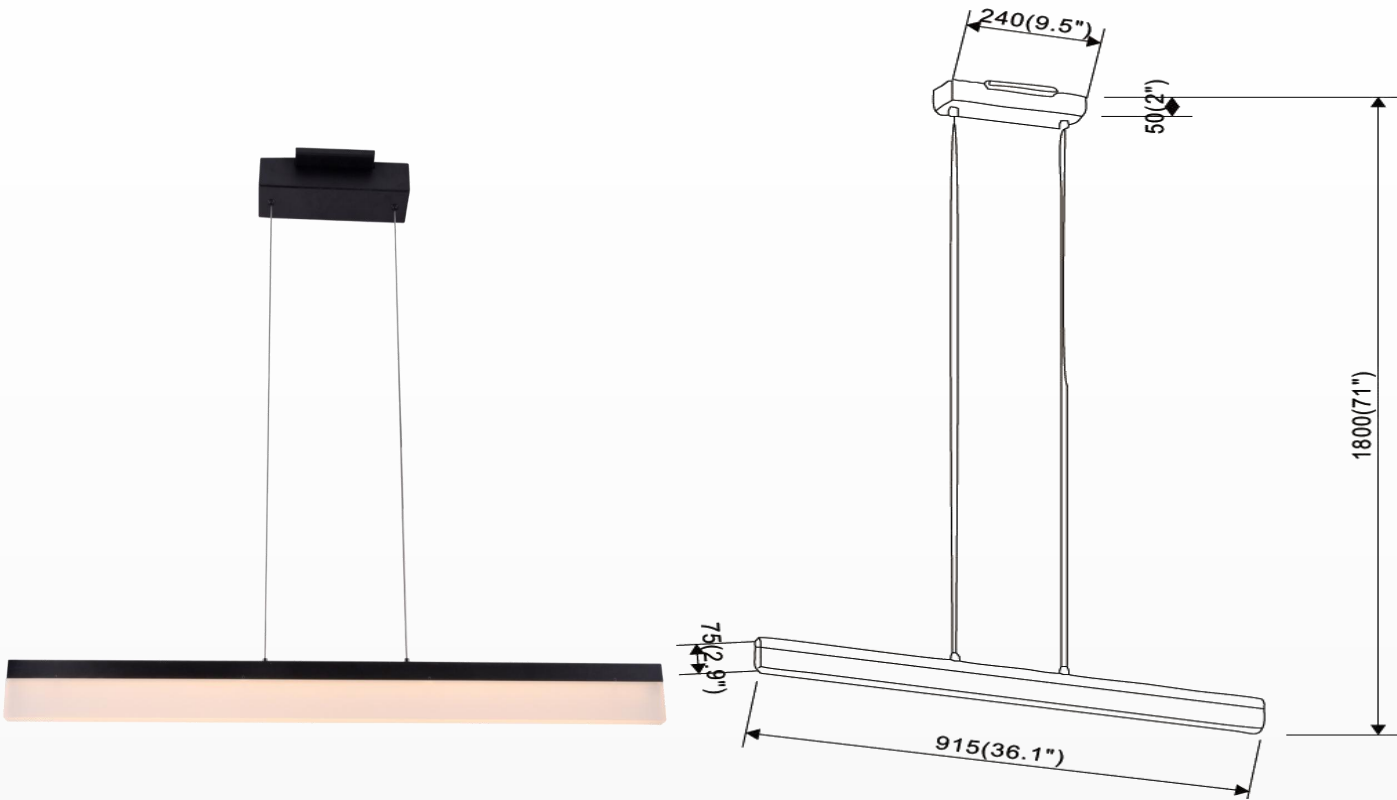

# LED Pendant Lights

## SPECIFICATION

- Dimension: 36.1"×71"
- Wattage: 17W
- Voltage: 120V
- Temp: 3000K
- Lumens: 1137LM
- Dimmable: ELV , DIMMING 5%-100%
- CRI: > 80
- Material : Iron+Aluminum+Acrylic
- Lifespan : 50000hs
- Warranty: 3 years
- Operation temperature : -20°C-40°C

## AVAILABLE FINISH

Aluminum

Black

## WHAT'S IN THE BOX:

mounting bracket; plastic anchors;  
anchor screws; outlet screws;  
wire connectors, ground screw,  
canopy screw, gloves