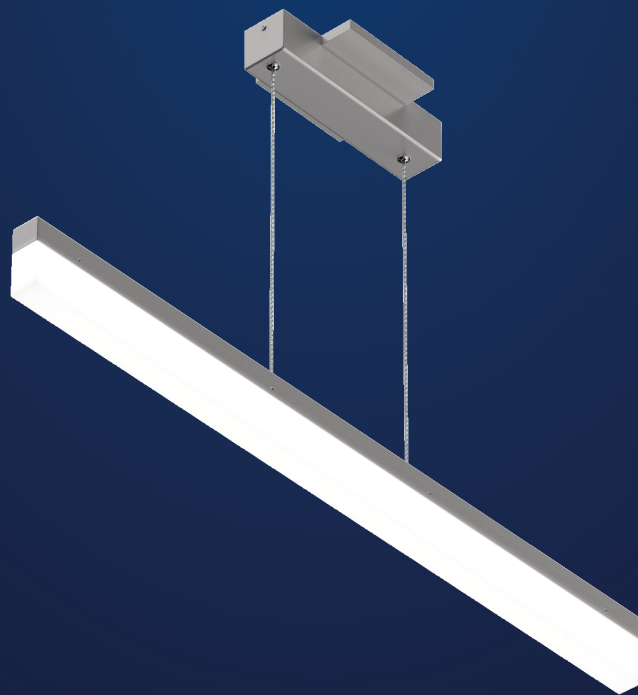

# LED Pendant Lights

## SPECIFICATION

- Dimension: 36.1"×71"
- Wattage: 17W
- Voltage: 120V
- Temp: 3000K
- Lumens: 1137LM
- Dimmable: ELV , DIMMING 5%-100%
- CRI: > 80
- Material : Iron+Aluminum+Acrylic
- Lifespan : 50000hs
- Warranty: 3 years
- Operation temperature : -20°C-40°C

## AVAILABLE FINISH

Aluminum

Black

## WHAT'S IN THE BOX:

mounting bracket; plastic anchors;  
anchor screws; outlet screws;  
wire connectors, ground screw,  
canopy screw, gloves