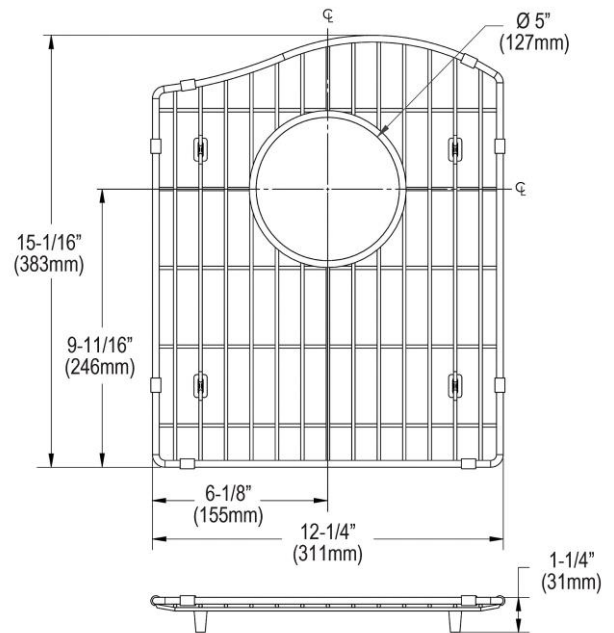

Material:	Stainless Steel
Dimensions:	12-1/4" x 15-1/16" x 1-1/4"
Fits Bowl Size(s):	15-3/16" x 17-7/8"

Special Note: For bowls with rear center drain opening.

AMERICAN PRIDE. A LIFETIME TRADITION.
Like your family, the Elkay family has values and traditions that endure. For almost a century, Elkay has been a family-owned and operated company, providing thousands of jobs that support our families and communities.

[Clean and Care Manual (PDF)](#)

[Clean and Care Manual (PDF)](#)

[Warranty (PDF)](#)