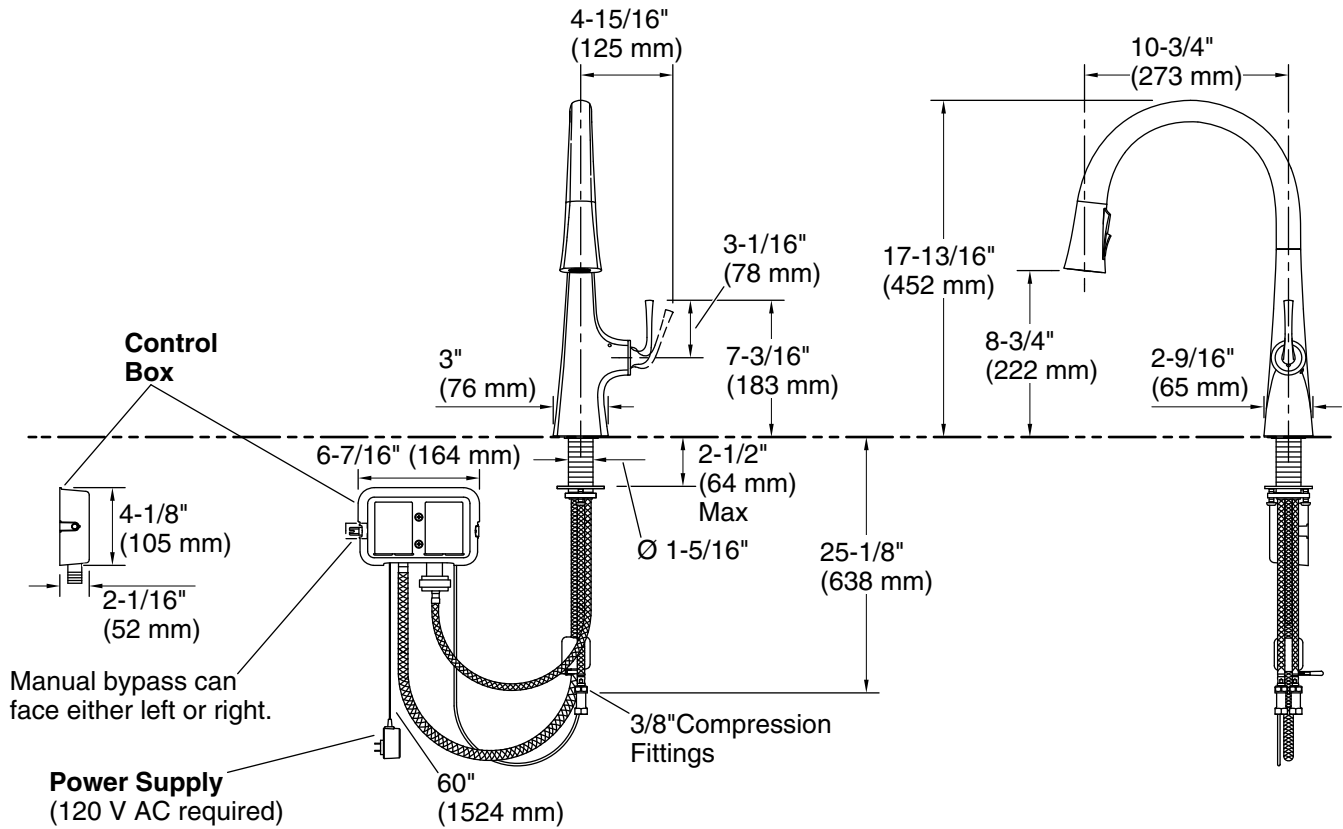

Required Electrical Service

One circuit required.

120 V, .15 A, 60 Hz

Technical Information

All product dimensions are nominal.

Power source: Plug - AC, included

Faucet:

Flow rate: 1.5 gal/min (5.7 l/min)

Drain included: No

Spout:

Spout reach: 10-3/4" (273 mm)

Handshower:

Rated maximum flow: 0 gal/min (0 l/min)

Notes

Install this product according to the installation instructions.

ADA compliant for faucet handles only

ADA, CSA B651 compliant when installed to the specific requirements of these regulations.