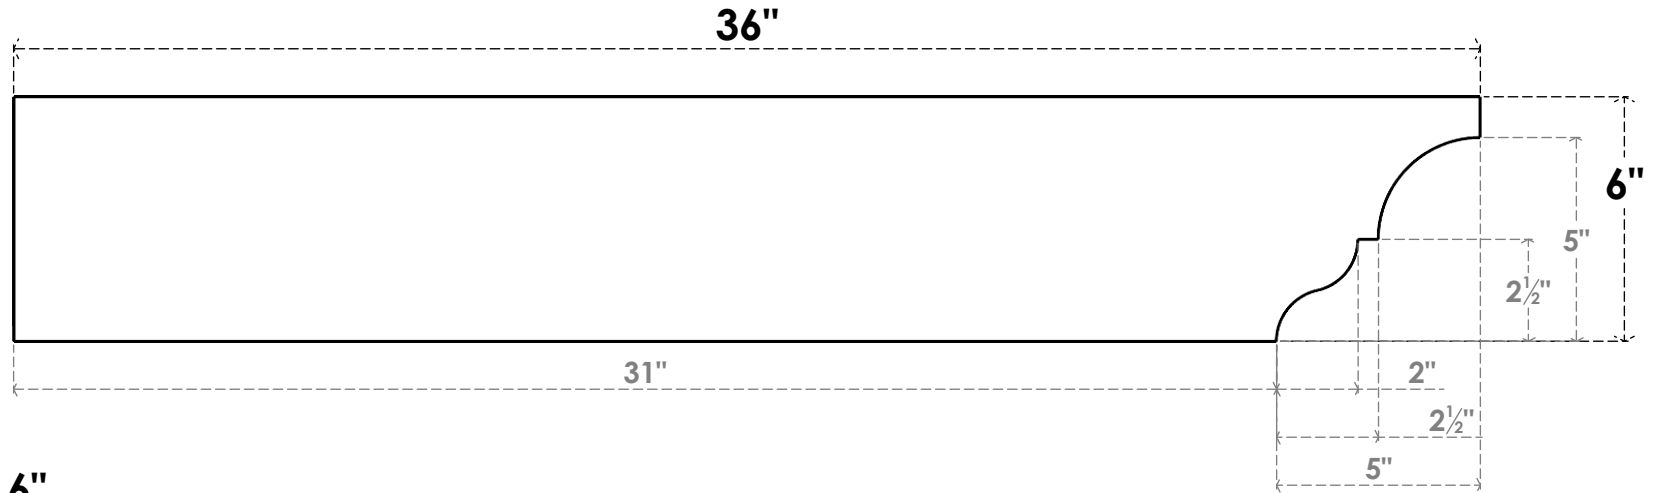

# ITEM NUMBER: RFTURO060X06000X36000X006ASH00RCPR

6"W X 6"H X 36"L TIMBERTHANE ROUGH CEDAR ASHEBORO FAUX WOOD OPEN RAFTER TAIL, 6"L END, PRIMED TAN

GENERATED DATE : 03/02/2023

EKENA MILLWORK  
 2300 WEST MAIN ST.  
 CLARKSVILLE, TX 75426  
 TOLL FREE: 866-607-0453  
 WWW.EKENAMILLWORK.COM

### NOTES

1. INSTALLATION TO BE COMPLETED IN ACCORDANCE WITH MANUFACTURER'S SPECIFICATIONS.
2. DRAWING MAY NOT BE TO SCALE
3. THIS DRAWING IS INTENDED FOR DESIGN AND PLANNING PURPOSES ONLY.
4. ALL INFORMATION CONTAINED HEREIN WAS CURRENT AT THE TIME OF DEVELOPMENT BUT MUST BE REVIEWED AND APPROVED BY THE PRODUCT MANUFACTURER TO BE CONSIDERED ACCURATE.
5. TIMBERTHANE ARCHITECTURAL PRODUCTS ARE MADE FROM HIGH DENSITY URETHANE AND COME FACTORY PRIMED