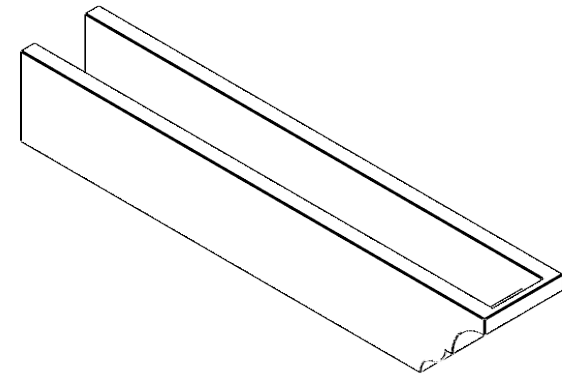

# ITEM NUMBER: RFTURO060X06000X36000X006ASH00RCPR

6"W X 6"H X 36"L TIMBERTHANE ROUGH CEDAR ASHEBORO FAUX WOOD OPEN RAFTER TAIL, 6"L END, PRIMED TAN

GENERATED DATE : 03/02/2023

EKENA MILLWORK  
 2300 WEST MAIN ST.  
 CLARKSVILLE, TX 75426  
 TOLL FREE: 866-607-0453  
 WWW.EKENAMILLWORK.COM

### NOTES

1. INSTALLATION TO BE COMPLETED IN ACCORDANCE WITH MANUFACTURER'S SPECIFICATIONS.
2. DRAWING MAY NOT BE TO SCALE
3. THIS DRAWING IS INTENDED FOR DESIGN AND PLANNING PURPOSES ONLY.
4. ALL INFORMATION CONTAINED HEREIN WAS CURRENT AT THE TIME OF DEVELOPMENT BUT MUST BE REVIEWED AND APPROVED BY THE PRODUCT MANUFACTURER TO BE CONSIDERED ACCURATE.
5. TIMBERTHANE ARCHITECTURAL PRODUCTS ARE MADE FROM HIGH DENSITY URETHANE AND COME FACTORY PRIMED