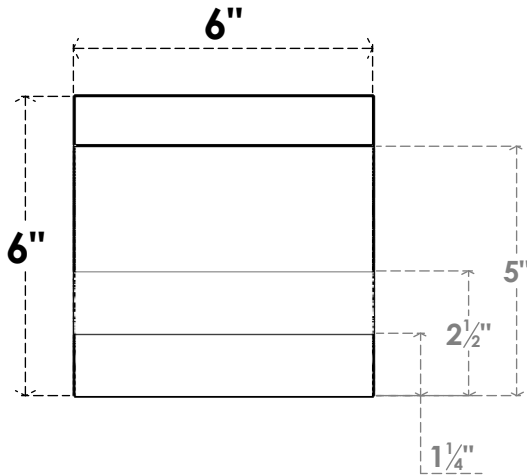

# ITEM NUMBER: RFTURO060X06000X36000X006ASH00RCPR

6"W X 6"H X 36"L TIMBERTHANE ROUGH CEDAR ASHEBORO FAUX WOOD OPEN RAFTER TAIL, 6"L END, PRIMED TAN

GENERATED DATE : 03/02/2023

EKENA MILLWORK  
 2300 WEST MAIN ST.  
 CLARKSVILLE, TX 75426  
 TOLL FREE: 866-607-0453  
 WWW.EKENAMILLWORK.COM

### NOTES

1. INSTALLATION TO BE COMPLETED IN ACCORDANCE WITH MANUFACTURER'S SPECIFICATIONS.
2. DRAWING MAY NOT BE TO SCALE
3. THIS DRAWING IS INTENDED FOR DESIGN AND PLANNING PURPOSES ONLY.
4. ALL INFORMATION CONTAINED HEREIN WAS CURRENT AT THE TIME OF DEVELOPMENT BUT MUST BE REVIEWED AND APPROVED BY THE PRODUCT MANUFACTURER TO BE CONSIDERED ACCURATE.
5. TIMBERTHANE ARCHITECTURAL PRODUCTS ARE MADE FROM HIGH DENSITY URETHANE AND COME FACTORY PRIMED