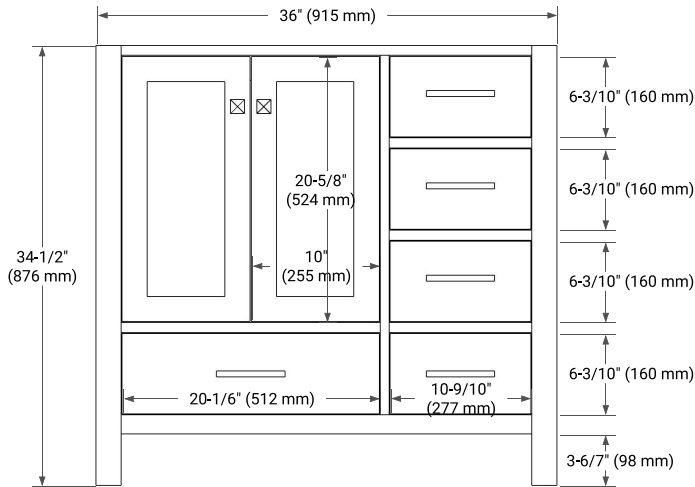

36" LEFT OFFSET CABINET

BASE CABINET DIMENSIONS

36" W x 21.5" D x 34.5" H

FEATURES

- Solid wood frame & plywood panels
- Dovetail drawers and joints
- Soft closing doors & drawers

HARDWARE FINISHES*

Brushed Nickel   Satin Brass   Matte Black   Polished Chrome

Hardware comes preinstalled with the illustrated option. Other finishes are available on our online store if you prefer a different one.

AVAILABLE COLORS

White   Grey   Midnight Blue   Espresso   Oak

FRONT VIEW

SIDE VIEW

PLAN VIEW