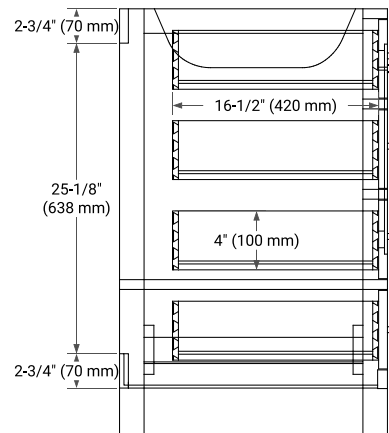

36" LEFT OFFSET CABINET

BASE CABINET DIMENSIONS

36" W x 21.5" D x 34.5" H

FEATURES

- Solid wood frame & plywood panels
- Dovetail drawers and joints
- Soft closing doors & drawers

HARDWARE FINISHES*

Brushed Nickel Satin Brass Matte Black Polished Chrome

PLAN VIEW

36" LEFT RECTANGLE SINK COUNTERTOP WITH 1.5 IN. THICKNESS

OVERALL DIMENSIONS

36.25" W x 22" D x 1.5" H

COUNTERTOP OPTIONS

Carrara White Quartz

FEATURES

- Solid countertop with mitered edges & seams
- Undermount white rectangular sink
- Pre-drilled for 8" widespread faucet

INCLUDED

- Countertop
- Matching Backsplash
- Rectangle Sink

COUNTERTOP PLAN VIEW

EDGE SIDE VIEW

THREE DIMENSIONAL COUNTERTOP VIEW