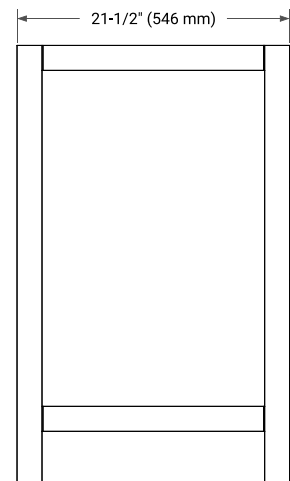

36" LEFT OFFSET CABINET

BASE CABINET DIMENSIONS

36" W x 21.5" D x 34.5" H

FEATURES

- Solid wood frame & plywood panels
- Dovetail drawers and joints
- Soft closing doors & drawers

HARDWARE FINISHES*

Brushed Nickel Satin Brass Matte Black Polished Chrome

PLAN VIEW

36" LEFT RECTANGLE SINK COUNTERTOP WITH 1.5 IN. THICKNESS

OVERALL DIMENSIONS

36.25" W x 22" D x 1.5" H

COUNTERTOP OPTIONS

Carrara White Quartz

FEATURES

- Solid countertop with mitered edges & seams
- Undermount white rectangular sink
- Pre-drilled for 8" widespread faucet

INCLUDED

- Countertop
- Matching Backsplash
- Rectangle Sink

COUNTERTOP PLAN VIEW

EDGE SIDE VIEW

THREE DIMENSIONAL COUNTERTOP VIEW