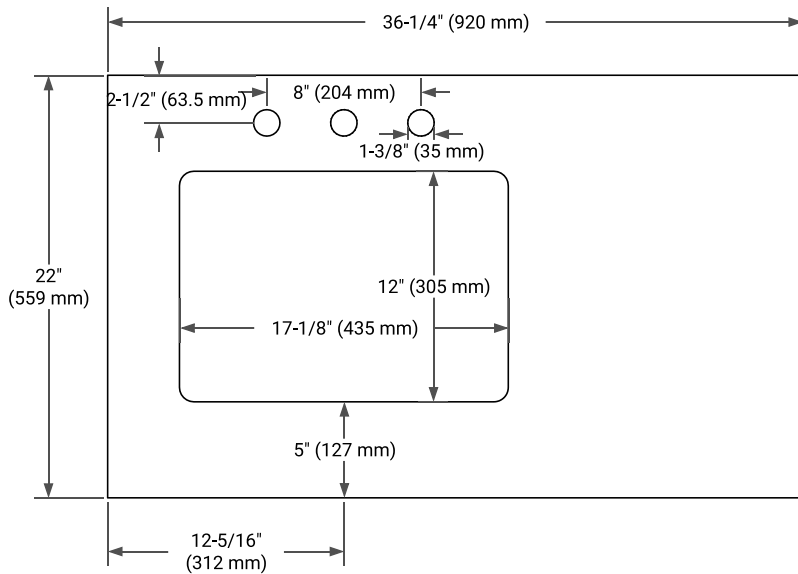

36" LEFT OFFSET CABINET

BASE CABINET DIMENSIONS

36" W x 21.5" D x 34.5" H

FEATURES

- Solid wood frame & plywood panels
- Dovetail drawers and joints
- Soft closing doors & drawers

HARDWARE FINISHES*

Brushed Nickel Satin Brass Matte Black Polished Chrome

PLAN VIEW

36" LEFT RECTANGLE SINK COUNTERTOP WITH 1.5 IN. THICKNESS

OVERALL DIMENSIONS

36.25" W x 22" D x 1.5" H

COUNTERTOP OPTIONS

Carrara White Quartz

FEATURES

- Solid countertop with mitered edges & seams
- Undermount white rectangular sink
- Pre-drilled for 8" widespread faucet

INCLUDED

- Countertop
- Matching Backsplash
- Rectangle Sink

COUNTERTOP PLAN VIEW

EDGE SIDE VIEW

THREE DIMENSIONAL COUNTERTOP VIEW