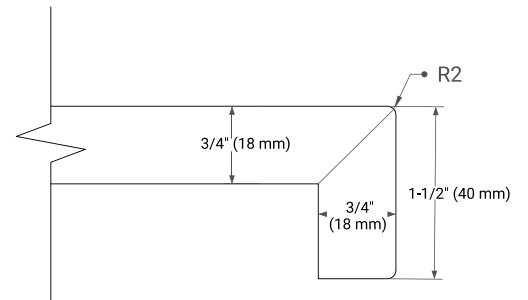

36" LEFT OFFSET CABINET

BASE CABINET DIMENSIONS

36" W x 21.5" D x 34.5" H

FEATURES

- Solid wood frame & plywood panels
- Dovetail drawers and joints
- Soft closing doors & drawers

HARDWARE FINISHES*

Brushed Nickel Satin Brass Matte Black Polished Chrome

PLAN VIEW

36" LEFT RECTANGLE SINK COUNTERTOP WITH 1.5 IN. THICKNESS

OVERALL DIMENSIONS

36.25" W x 22" D x 1.5" H

COUNTERTOP OPTIONS

Carrara White Quartz

FEATURES

- Solid countertop with mitered edges & seams
- Undermount white rectangular sink
- Pre-drilled for 8" widespread faucet

INCLUDED

- Countertop
- Matching Backsplash
- Rectangle Sink

COUNTERTOP PLAN VIEW

EDGE SIDE VIEW

THREE DIMENSIONAL COUNTERTOP VIEW