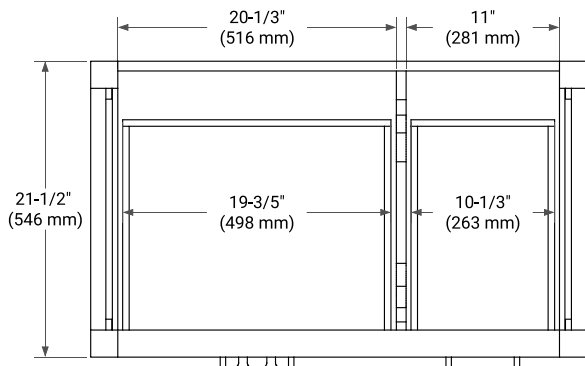

36" LEFT OFFSET CABINET

BASE CABINET DIMENSIONS

36" W x 21.5" D x 34.5" H

FEATURES

- Solid wood frame & plywood panels
- Dovetail drawers and joints
- Soft closing doors & drawers

HARDWARE FINISHES*

Brushed Nickel Satin Brass Matte Black Polished Chrome

PLAN VIEW

36" LEFT RECTANGLE SINK COUNTERTOP WITH 1.5 IN. THICKNESS

OVERALL DIMENSIONS

36.25" W x 22" D x 1.5" H

COUNTERTOP OPTIONS

Carrara White Quartz

FEATURES

- Solid countertop with mitered edges & seams
- Undermount white rectangular sink
- Pre-drilled for 8" widespread faucet

INCLUDED

- Countertop
- Matching Backsplash
- Rectangle Sink

COUNTERTOP PLAN VIEW

EDGE SIDE VIEW

THREE DIMENSIONAL COUNTERTOP VIEW